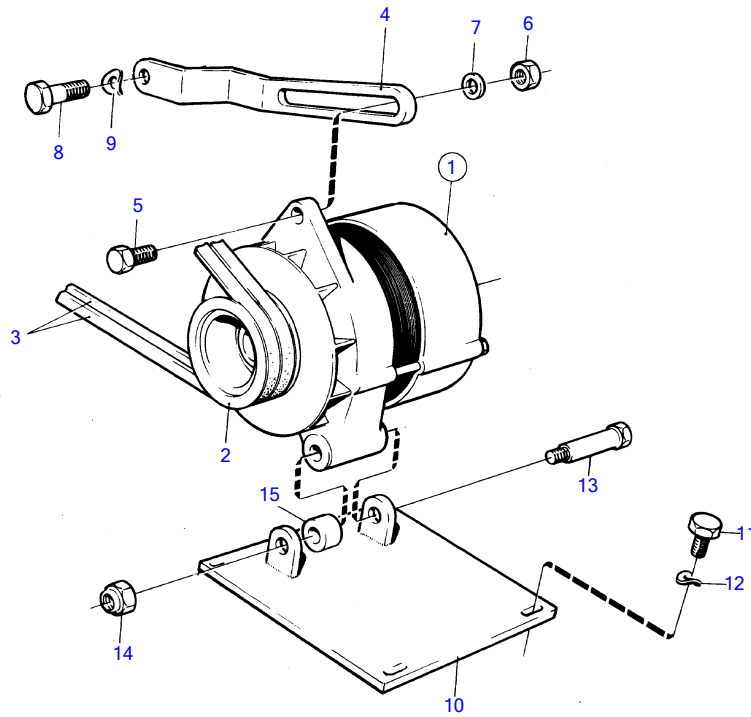

TAMD120B

5450

TAMD120B

REF	PART NO.	QTY	DESCRIPTION	NOTES
1	(827348)	1	Alternator	14V 38A, Obsolete part
	827349	1	Alternator	28V 25A
2	822573	1	Pulley	
3	958354	1	V-belt	
4	836348	1	Tensioner	
5	940161	1	Hexagon screw	
6	950353	1	Lock nut	
7	940097	1	Washer	
8	955536	1	Hexagon screw	
9	942336	1	Spring washer	
10	823935	1	Bracket	
11	940135	4	Hexagon screw	
12	941907	4	Spring washer	
13	822580	1	Screw	
14	950355	1	Lock nut	
15	912151	1	Spacer ring	
16	(821425)	1	Bracket	Obsolete part
17	(823649)	1	Protecting plate	Obsolete part
18	(845972)	1	Stop dog	24V 25A (823480), Obsolete part
19	956092	3	Cross recessed screw	
20	956091	3	Cross recessed screw	
21	941906	6	Spring washer	
22	899709	3	Vibration damper	
23		1	charging relay	12V 38A, MO-XXXX/26391
24	(950033)	3	Cross recessed screw	Obsolete part
25	(940145)	3	Hexagon nut	Obsolete part
26	941906	3	Spring washer	
27	843547	1	Governor	12V 38A, MOXXXX/26392-
28	956076	2	Cross recessed screw	
29	941907	2	Spring washer	