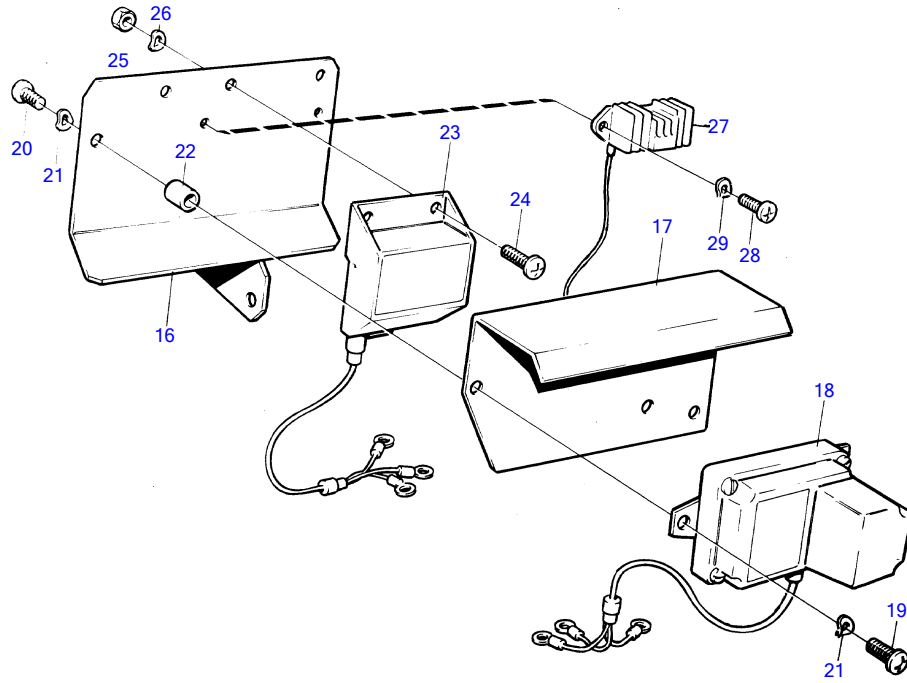

TAMD120B

5450

TAMD120B

REF	PART NO.	QTY	DESCRIPTION	NOTES
1	(827348)	1	Alternator	14V 38A, Obsolete part
	827349	1	Alternator	28V 25A
2	822573	1	Pulley	
3	958354	1	V-belt	
4	836348	1	Tensioner	
5	940161	1	Hexagon screw	
6	950353	1	Lock nut	
7	940097	1	Washer	
8	955536	1	Hexagon screw	
9	942336	1	Spring washer	
10	823935	1	Bracket	
11	940135	4	Hexagon screw	
12	941907	4	Spring washer	
13	822580	1	Screw	
14	950355	1	Lock nut	
15	912151	1	Spacer ring	
16	(821425)	1	Bracket	Obsolete part
17	(823649)	1	Protecting plate	Obsolete part
18	(845972)	1	Stop dog	24V 25A (823480), Obsolete part
19	956092	3	Cross recessed screw	
20	956091	3	Cross recessed screw	
21	941906	6	Spring washer	
22	899709	3	Vibration damper	
23		1	charging relay	12V 38A, MO-XXXX/26391
24	(950033)	3	Cross recessed screw	Obsolete part
25	(940145)	3	Hexagon nut	Obsolete part
26	941906	3	Spring washer	
27	843547	1	Governor	12V 38A, MOXXXX/26392-
28	956076	2	Cross recessed screw	
29	941907	2	Spring washer	