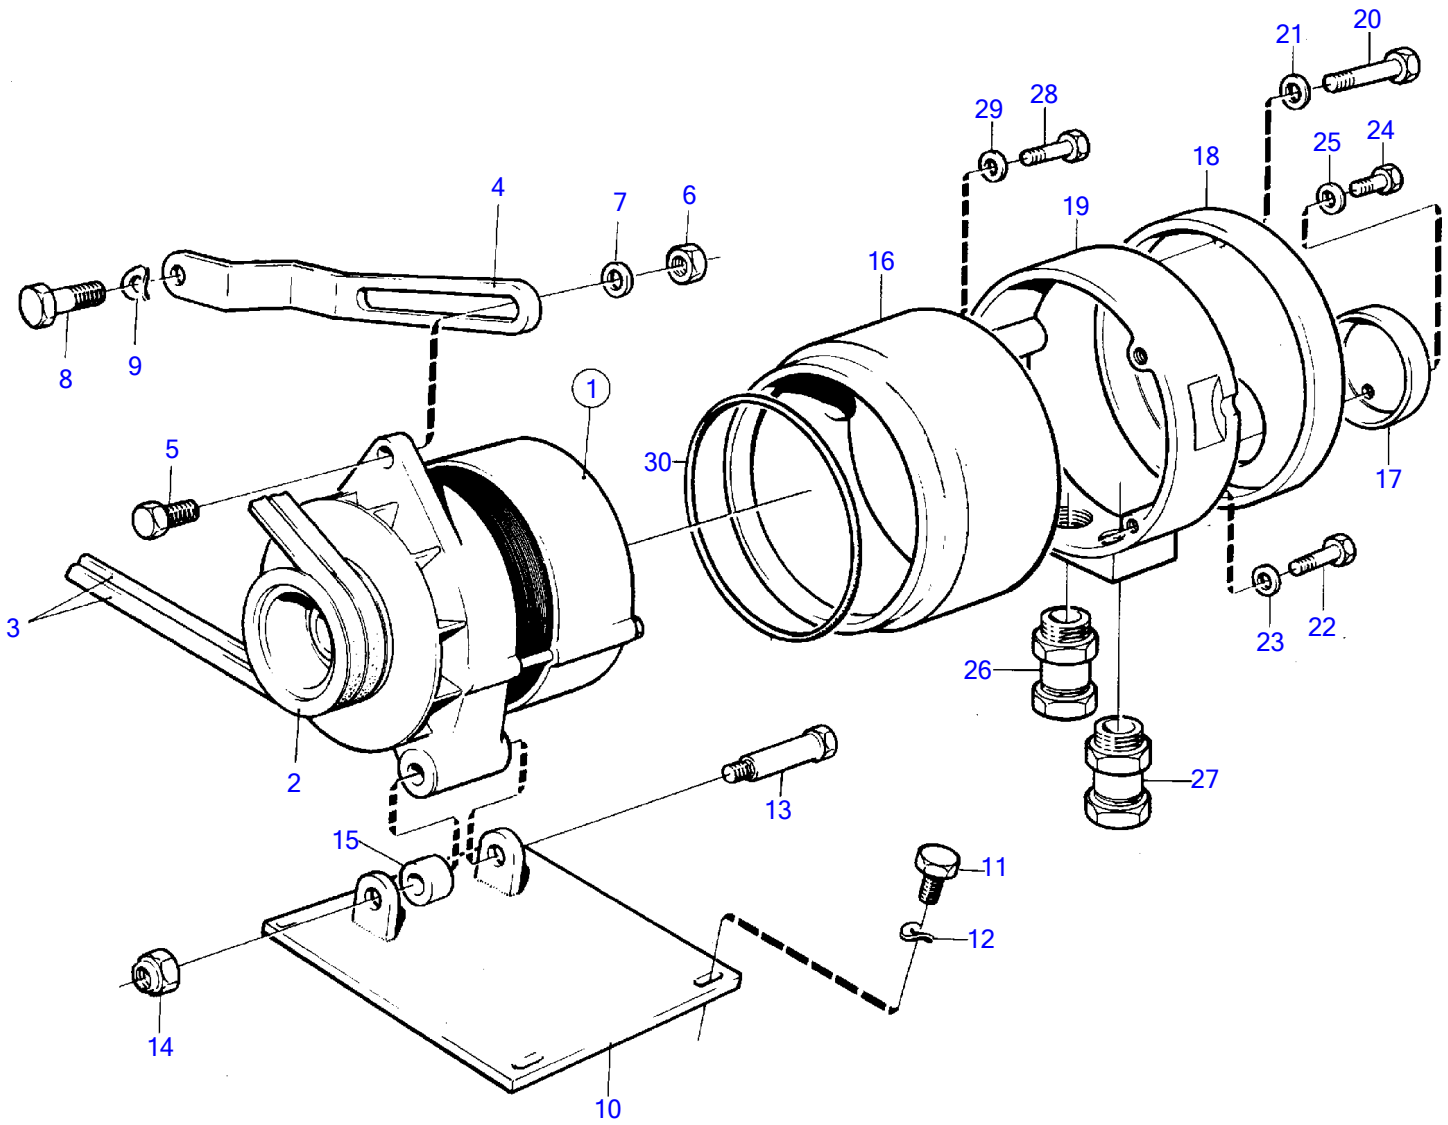

TAMD120A

5452

TAMD120A

REF	PART NO.	QTY	DESCRIPTION	NOTES
1	(827348)	1	Alternator	14V 38A, Obsolete part
	827349	1	Alternator	28V 25A
2	822573	1	Pulley	
3	958357	1	V-belt	
4	836348	1	Tensioner	
5	940161	1	Hexagon screw	
7	191172	1	Washer	
8	955536	1	Hexagon screw	
9	942336	1	Spring washer	
10	823935	1	Bracket	
11	940135	4	Hexagon screw	
12	941907	4	Spring washer	
13	822580	1	Screw	
14	950355	1	Lock nut	
15	912151	1	Spacer ring	
16	(836477)	1	Attaching ring	Obsolete part
17		1	Cover	
18	(836132)	1	Cover	Obsolete part
19	(836138)	1	Housing	Obsolete part
20	956065	3	Cross recessed screw	
21	941904	3	Spring washer	
22	940326	3	Hex. socket screw	
23	941906	3	Spring washer	
24	956061	3	Cross recessed screw	
25	941904	3	Spring washer	
26	822327	1	Grommet	
27	881520	1	Grommet	
28	955253	2	Hexagon screw	
29	941905	2	Spring washer	
30	(837724)	1	Sealing ring	Obsolete part