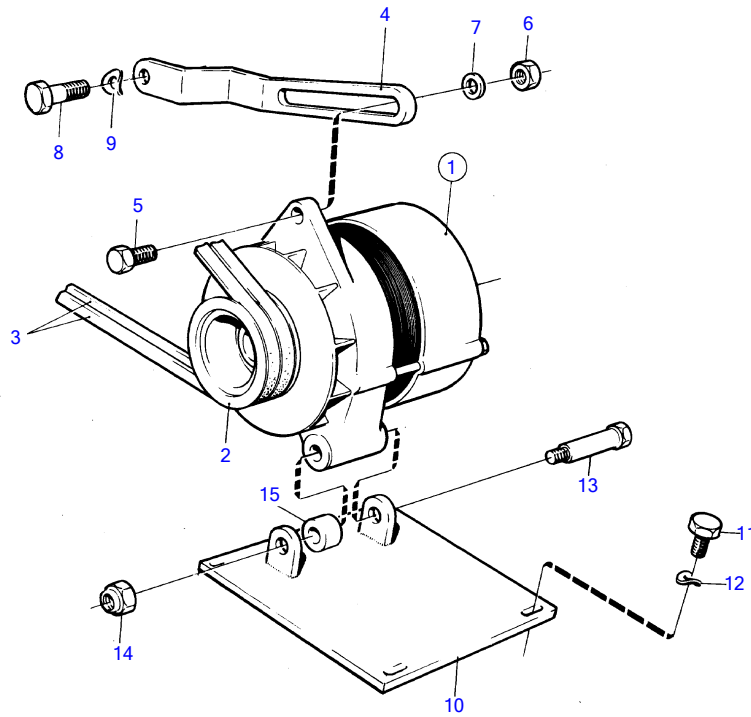

TAMD120A

5450

TAMD120A

REF	PART NO.	QTY	DESCRIPTION	NOTES
1	(827348)	1	Alternator	14V 38A, Obsolete part
	827349	1	Alternator	28V 25A
2	822573	1	Pulley	
3	958357	1	V-belt	
4	836348	1	Tensioner	
5	940161	1	Hexagon screw	
7	191172	1	Washer	
8	955536	1	Hexagon screw	
9	942336	1	Spring washer	
10	823935	1	Bracket	
11	940135	4	Hexagon screw	
12	941907	4	Spring washer	
13	822580	1	Screw	
14	950355	1	Lock nut	
15	912151	1	Spacer ring	
16	(821425)	1	Bracket	Obsolete part
17	(823649)	1	Protecting plate	Obsolete part
18	(845972)	1	Stop dog	24V 25A (823480), Obsolete part
19	956092	3	Cross recessed screw	
20	956091	3	Cross recessed screw	
21	941906	6	Spring washer	
22	899709	3	Vibration damper	
23		1	charging relay	12V 38A, MO-XXXX/26391
24	(950033)	3	Cross recessed screw	Obsolete part
25	(940145)	3	Hexagon nut	Obsolete part
26	941906	3	Spring washer	
27	843547	1	Governor	12V 38A, MOXXXX/26392-
28	956076	2	Cross recessed screw	
29	941907	2	Spring washer	