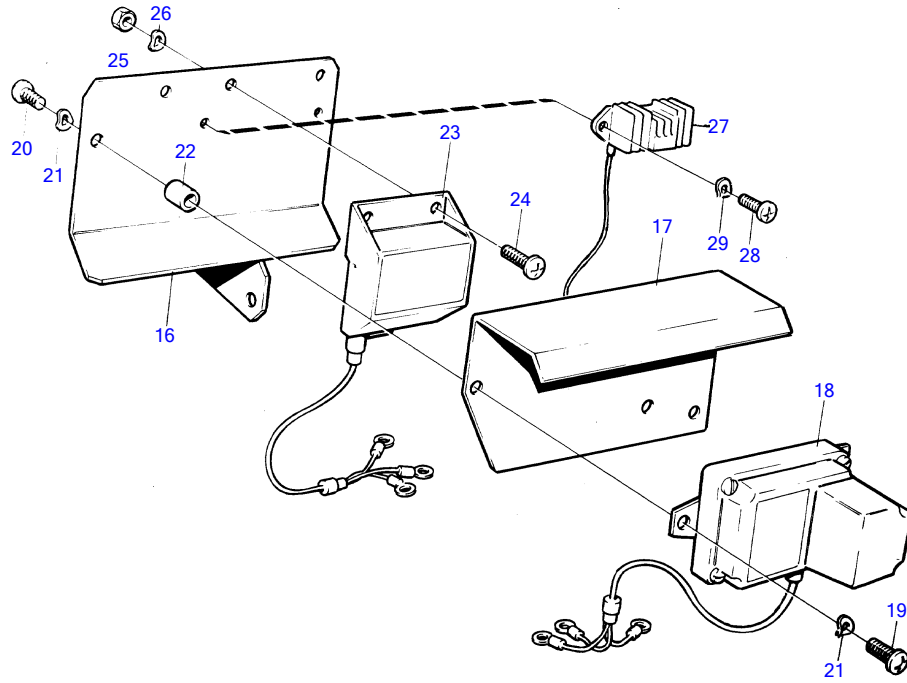

TAMD120A

5450

TAMD120A

REF	PART NO.	QTY	DESCRIPTION	NOTES
1	(827348)	1	Alternator	14V 38A, Obsolete part
	827349	1	Alternator	28V 25A
2	822573	1	Pulley	
3	958357	1	V-belt	
4	836348	1	Tensioner	
5	940161	1	Hexagon screw	
7	191172	1	Washer	
8	955536	1	Hexagon screw	
9	942336	1	Spring washer	
10	823935	1	Bracket	
11	940135	4	Hexagon screw	
12	941907	4	Spring washer	
13	822580	1	Screw	
14	950355	1	Lock nut	
15	912151	1	Spacer ring	
16	(821425)	1	Bracket	Obsolete part
17	(823649)	1	Protecting plate	Obsolete part
18	(845972)	1	Stop dog	24V 25A (823480), Obsolete part
19	956092	3	Cross recessed screw	
20	956091	3	Cross recessed screw	
21	941906	6	Spring washer	
22	899709	3	Vibration damper	
23		1	charging relay	12V 38A, MO-XXXX/26391
24	(950033)	3	Cross recessed screw	Obsolete part
25	(940145)	3	Hexagon nut	Obsolete part
26	941906	3	Spring washer	
27	843547	1	Governor	12V 38A, MOXXXX/26392-
28	956076	2	Cross recessed screw	
29	941907	2	Spring washer	