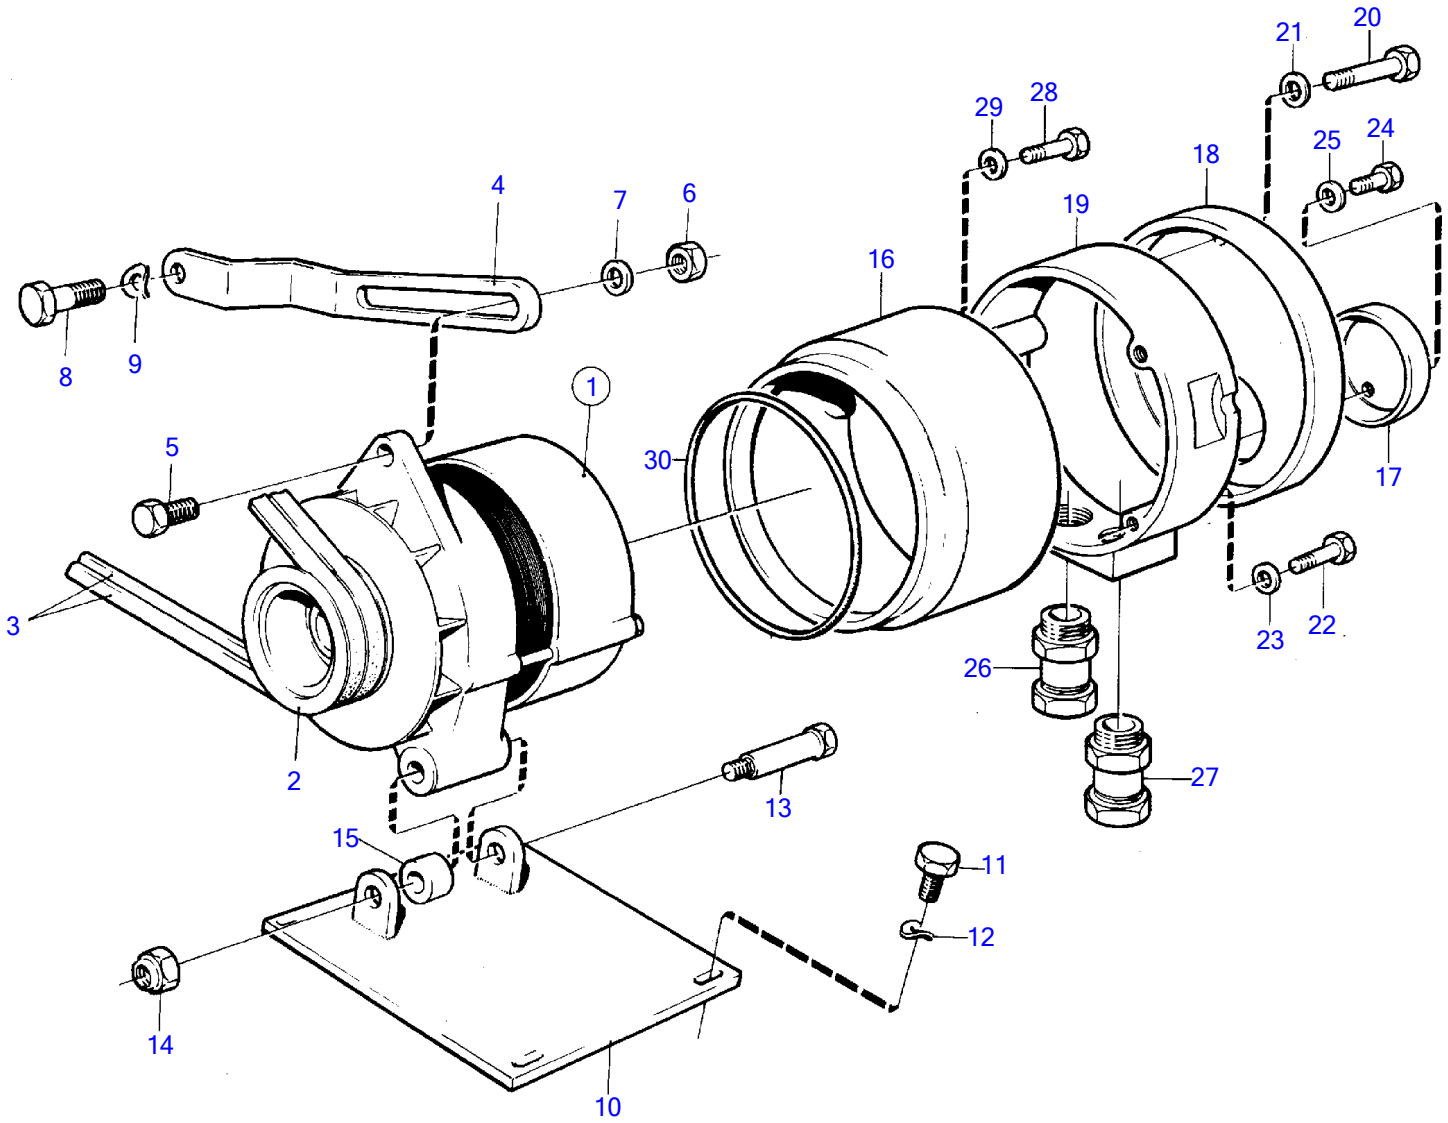

TMD120A

5452

TMD120A

REF	PART NO.	QTY	DESCRIPTION	NOTES
1	(827348)	1	Alternator	14V 38A, Obsolete part
	827349	1	Alternator	28V 25A
2	822573	1	Pulley	
3	958357	1	V-belt	
4	836348	1	Tensioner	
5	940161	1	Hexagon screw	
7	191172	1	Washer	
8	955536	1	Hexagon screw	
9	942336	1	Spring washer	
10	823935	1	Bracket	
11	940135	4	Hexagon screw	
12	941907	4	Spring washer	
13	822580	1	Screw	
14	950355	1	Lock nut	
15	912151	1	Spacer ring	
16	(836477)	1	Attaching ring	Obsolete part
17		1	Cover	
18	(836132)	1	Cover	Obsolete part
19	(836138)	1	Housing	Obsolete part
20	956065	3	Cross recessed screw	
21	941904	3	Spring washer	
22	940326	3	Hex. socket screw	
23	941906	3	Spring washer	
24	956061	3	Cross recessed screw	
25	941904	3	Spring washer	
26	822327	1	Grommet	
27	881520	1	Grommet	
28	955253	2	Hexagon screw	
29	941905	2	Spring washer	
30	(837724)	1	Sealing ring	Obsolete part