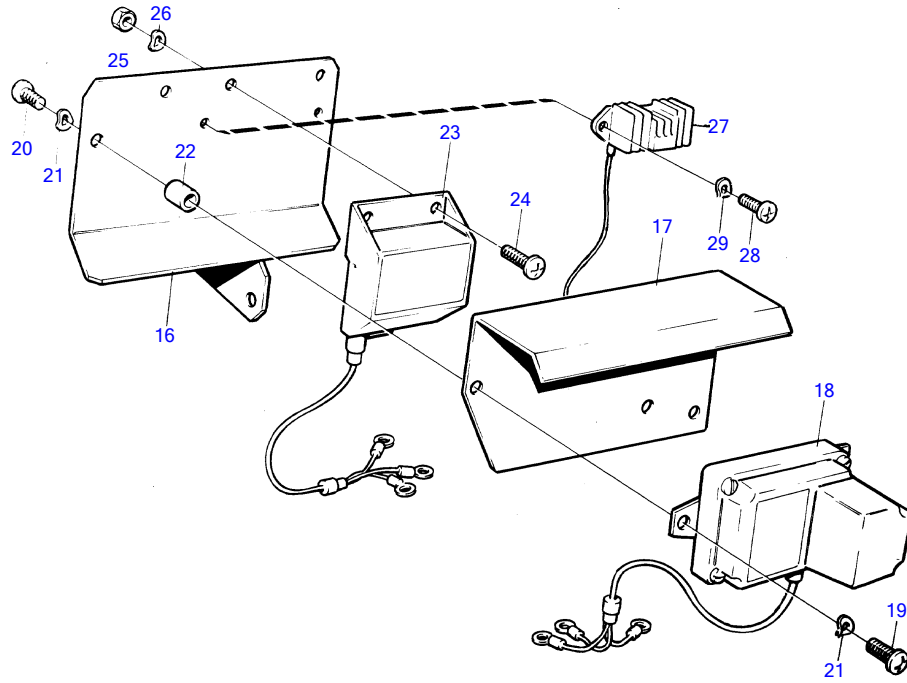

TMD120A

5450

TMD120A

REF	PART NO.	QTY	DESCRIPTION	NOTES
1	(827348)	1	Alternator	14V 38A, Obsolete part
	827349	1	Alternator	28V 25A
2	822573	1	Pulley	
3	958357	1	V-belt	
4	836348	1	Tensioner	
5	940161	1	Hexagon screw	
7	191172	1	Washer	
8	955536	1	Hexagon screw	
9	942336	1	Spring washer	
10	823935	1	Bracket	
11	940135	4	Hexagon screw	
12	941907	4	Spring washer	
13	822580	1	Screw	
14	950355	1	Lock nut	
15	912151	1	Spacer ring	
16	(821425)	1	Bracket	Obsolete part
17	(823649)	1	Protecting plate	Obsolete part
18	(845972)	1	Stop dog	24V 25A (823480), Obsolete part
19	956092	3	Cross recessed screw	
20	956091	3	Cross recessed screw	
21	941906	6	Spring washer	
22	899709	3	Vibration damper	
23		1	charging relay	12V 38A, MO-XXXX/26391
24	(950033)	3	Cross recessed screw	Obsolete part
25	(940145)	3	Hexagon nut	Obsolete part
26	941906	3	Spring washer	
27	843547	1	Governor	12V 38A, MOXXXX/26392-
28	956076	2	Cross recessed screw	
29	941907	2	Spring washer	