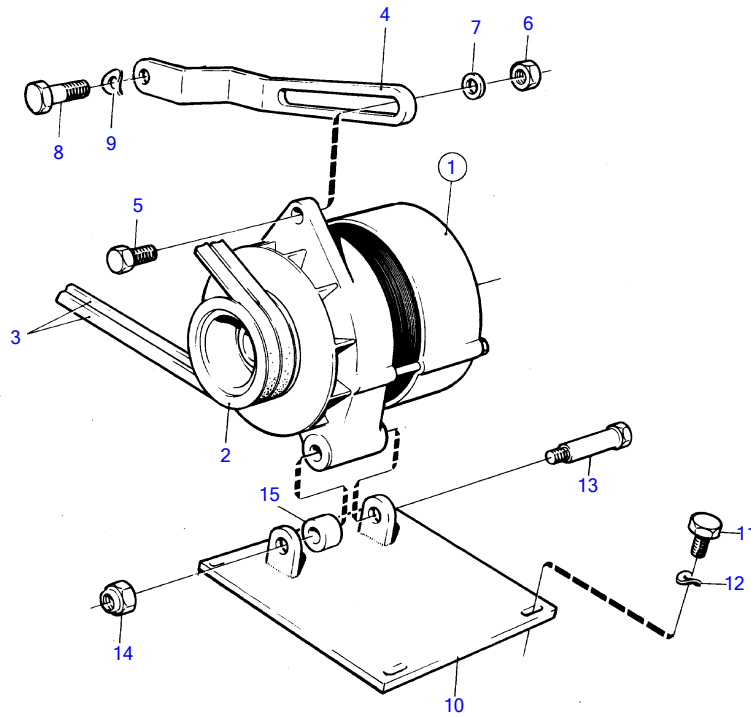

TMD120A

5450

TMD120A

REF	PART NO.	QTY	DESCRIPTION	NOTES
1	(827348)	1	Alternator	14V 38A, Obsolete part
	827349	1	Alternator	28V 25A
2	822573	1	Pulley	
3	958357	1	V-belt	
4	836348	1	Tensioner	
5	940161	1	Hexagon screw	
7	191172	1	Washer	
8	955536	1	Hexagon screw	
9	942336	1	Spring washer	
10	823935	1	Bracket	
11	940135	4	Hexagon screw	
12	941907	4	Spring washer	
13	822580	1	Screw	
14	950355	1	Lock nut	
15	912151	1	Spacer ring	
16	(821425)	1	Bracket	Obsolete part
17	(823649)	1	Protecting plate	Obsolete part
18	(845972)	1	Stop dog	24V 25A (823480), Obsolete part
19	956092	3	Cross recessed screw	
20	956091	3	Cross recessed screw	
21	941906	6	Spring washer	
22	899709	3	Vibration damper	
23		1	charging relay	12V 38A, MO-XXXX/26391
24	(950033)	3	Cross recessed screw	Obsolete part
25	(940145)	3	Hexagon nut	Obsolete part
26	941906	3	Spring washer	
27	843547	1	Governor	12V 38A, MOXXXX/26392-
28	956076	2	Cross recessed screw	
29	941907	2	Spring washer	