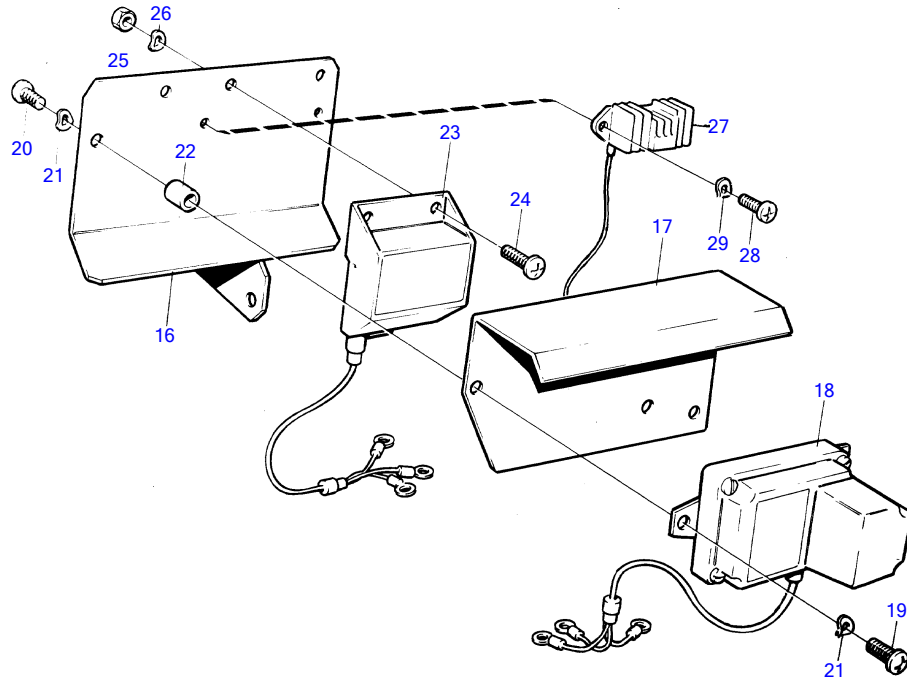

MD120A

5450

MD120A

REF	PART NO.	QTY	DESCRIPTION	SEE SEC.	NOTES
1	(827348)	1	Alternator		14V 38A, Obsolete part
			.	14558	
	827349	1	Alternator		28V 25A
			.	14558	
2	822573	1	Pulley		
3	958357	1	V-belt		
4	836348	1	Tensioner		
5	940161	1	Hexagon screw		
7	191172	1	Washer		
8	955536	1	Hexagon screw		
9	942336	1	Spring washer		
10	823935	1	Bracket		
11	940135	4	Hexagon screw		
12	941907	4	Spring washer		
13	822580	1	Screw		
14	950355	1	Lock nut		
15	912151	1	Spacer ring		
16	(821425)	1	Bracket		Obsolete part
17	(823649)	1	Protecting plate		Obsolete part
18	(845972)	1	Stop dog		24V 25A (823480), Obsolete part
19	956092	3	Cross recessed screw		
20	956091	3	Cross recessed screw		
21	941906	6	Spring washer		
22	899709	3	Vibration damper		
23		1	charging relay		12V 38A, MO-XXXX/26391 Repl by 843547
24	(950033)	3	Cross recessed screw		Obsolete part
25	(940145)	3	Hexagon nut		Obsolete part
26	941906	3	Spring washer		
27	843547	1	Governor		12V 38A, MOXXXX/26392-
28	956076	2	Cross recessed screw		
29	941907	2	Spring washer		