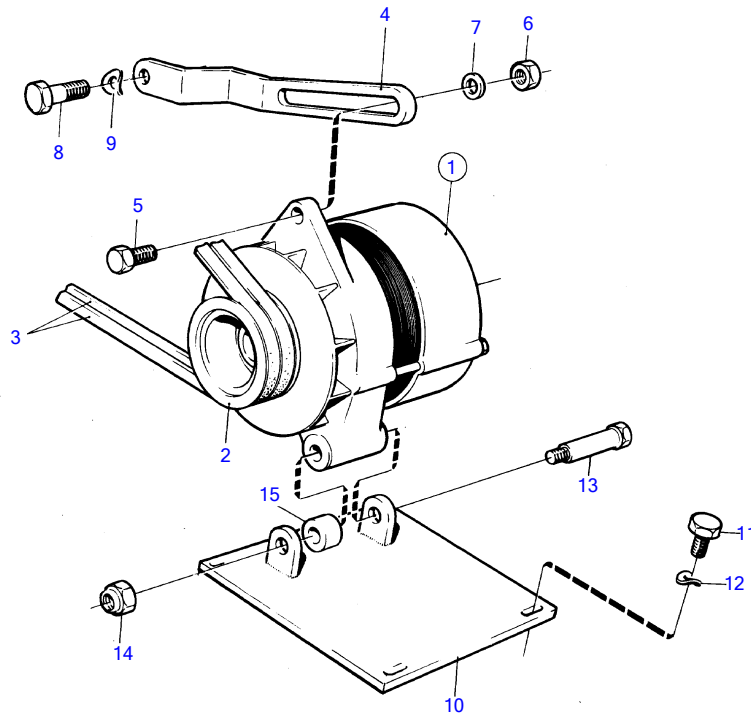

MD120A

5450

MD120A

REF	PART NO.	QTY	DESCRIPTION	SEE SEC.	NOTES
1	(827348)	1	Alternator		14V 38A, Obsolete part
			.	14558	
	827349	1	Alternator		28V 25A
			.	14558	
2	822573	1	Pulley		
3	958357	1	V-belt		
4	836348	1	Tensioner		
5	940161	1	Hexagon screw		
7	191172	1	Washer		
8	955536	1	Hexagon screw		
9	942336	1	Spring washer		
10	823935	1	Bracket		
11	940135	4	Hexagon screw		
12	941907	4	Spring washer		
13	822580	1	Screw		
14	950355	1	Lock nut		
15	912151	1	Spacer ring		
16	(821425)	1	Bracket		Obsolete part
17	(823649)	1	Protecting plate		Obsolete part
18	(845972)	1	Stop dog		24V 25A (823480), Obsolete part
19	956092	3	Cross recessed screw		
20	956091	3	Cross recessed screw		
21	941906	6	Spring washer		
22	899709	3	Vibration damper		
23		1	charging relay		12V 38A, MO-XXXX/26391 Repl by 843547
24	(950033)	3	Cross recessed screw		Obsolete part
25	(940145)	3	Hexagon nut		Obsolete part
26	941906	3	Spring washer		
27	843547	1	Governor		12V 38A, MOXXXX/26392-
28	956076	2	Cross recessed screw		
29	941907	2	Spring washer		