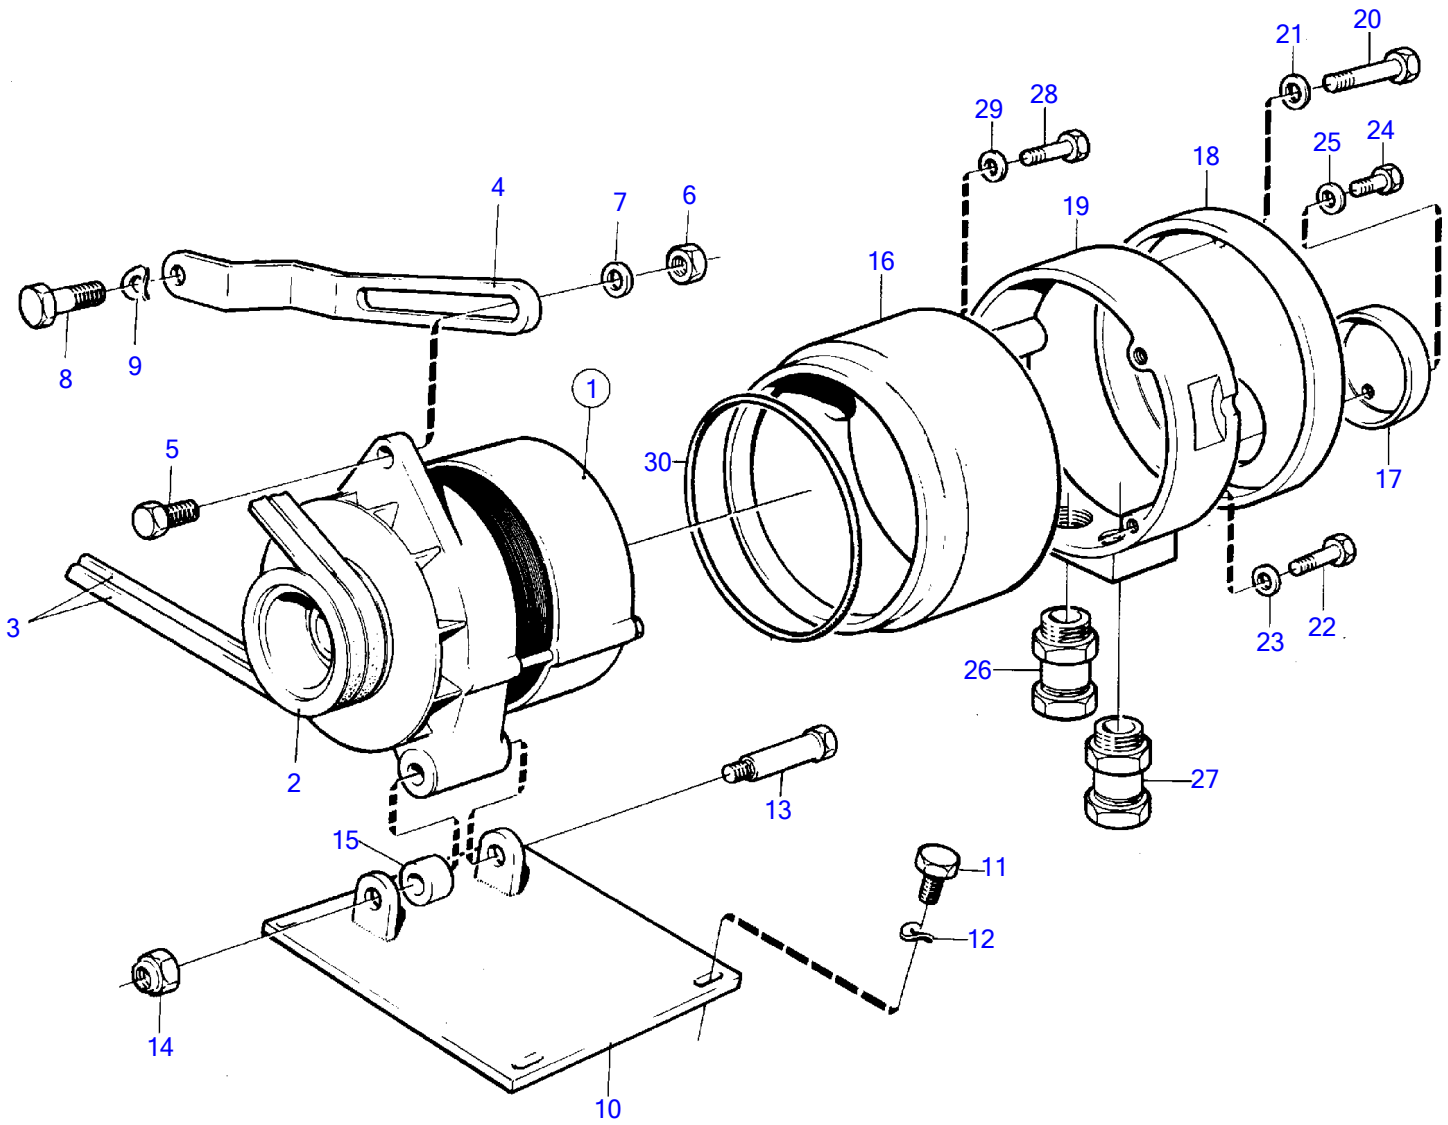

MD120A

5452

MD120A

REF	PART NO.	QTY	DESCRIPTION	SEE SEC.	NOTES
1	(827348)	1	Alternator		14V 38A, Obsolete part
			.	14558	
	827349	1	Alternator		28V 25A
			.	14558	
2	822573	1	Pulley		
3	958357	1	V-belt		
4	836348	1	Tensioner		
5	940161	1	Hexagon screw		
7	191172	1	Washer		
8	955536	1	Hexagon screw		
9	942336	1	Spring washer		
10	823935	1	Bracket		
11	940135	4	Hexagon screw		
12	941907	4	Spring washer		
13	822580	1	Screw		
14	950355	1	Lock nut		
15	912151	1	Spacer ring		
16	(836477)	1	Attaching ring		Obsolete part
17		1	Cover		
18	(836132)	1	Cover		Obsolete part
19	(836138)	1	Housing		Obsolete part
20	956065	3	Cross recessed screw		
21	941904	3	Spring washer		
22	940326	3	Hex. socket screw		
23	941906	3	Spring washer		
24	956061	3	Cross recessed screw		
25	941904	3	Spring washer		
26	822327	1	Grommet		
27	881520	1	Grommet		
28	955253	2	Hexagon screw		
29	941905	2	Spring washer		
30	(837724)	1	Sealing ring		Obsolete part