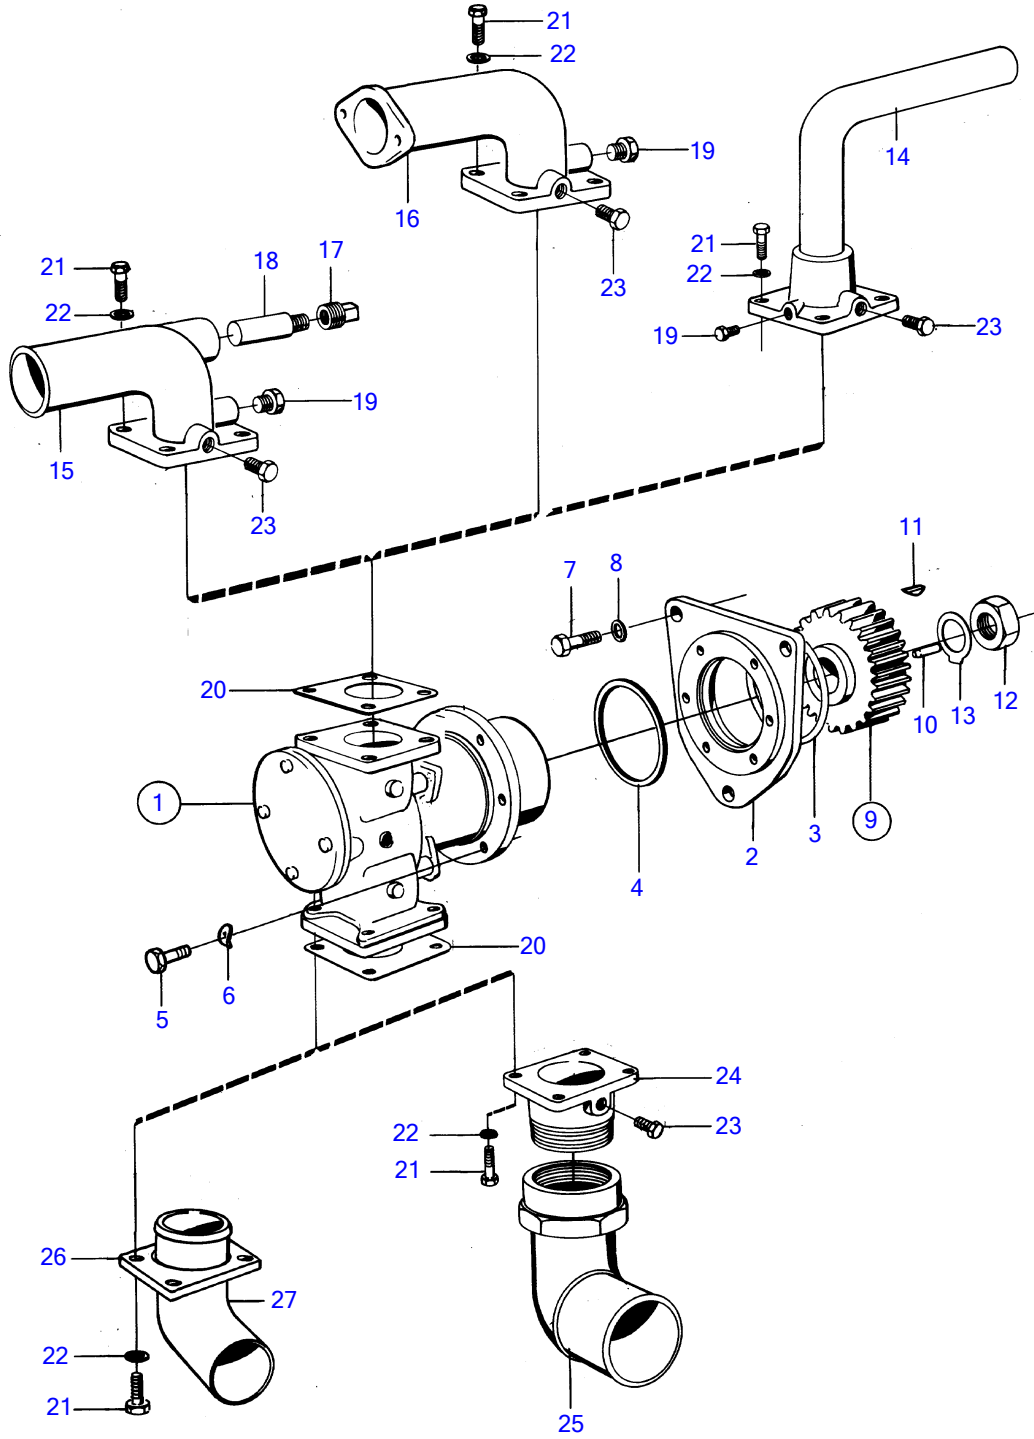

MD120A

5481

## MD120A

REF	PART NO.	QTY	DESCRIPTION	SEE SEC.	NOTES
1	822787	1	Sea water pump		
			•	14511	
			•	14513	
2	820695	1	Spacer		
3	925095	1	O-ring		
4	413619	1	Gasket		
5	940114	3	Hexagon screw		
6	942336	3	Spring washer		
7	955576	3	Hexagon screw		
8	941911	3	Spring washer		
9	820957	1	Gear		Replaced by 1ea 843563,1ea 823499., See group 2A
10	950564	1	• Pin		See group 2A
11	942406	1	Woodruff key		
12	955860	1	Hexagon nut		
13	942735	1	Tab washer		
14	(822626)	1	Coolant pipe	14488	Obsolete part
19	180759	1	Plug		
20	820877	2	Gasket		
21	940114	8	Hexagon screw		
22	942336	8	Spring washer		
23	192134	1	Plug		
24		1	flange		Early type D70B spec. 867055.
25		1	hose union		Early type D70B spec. 867055.
26	842029	1	Flange		
27	842028	1	Hose attachment		