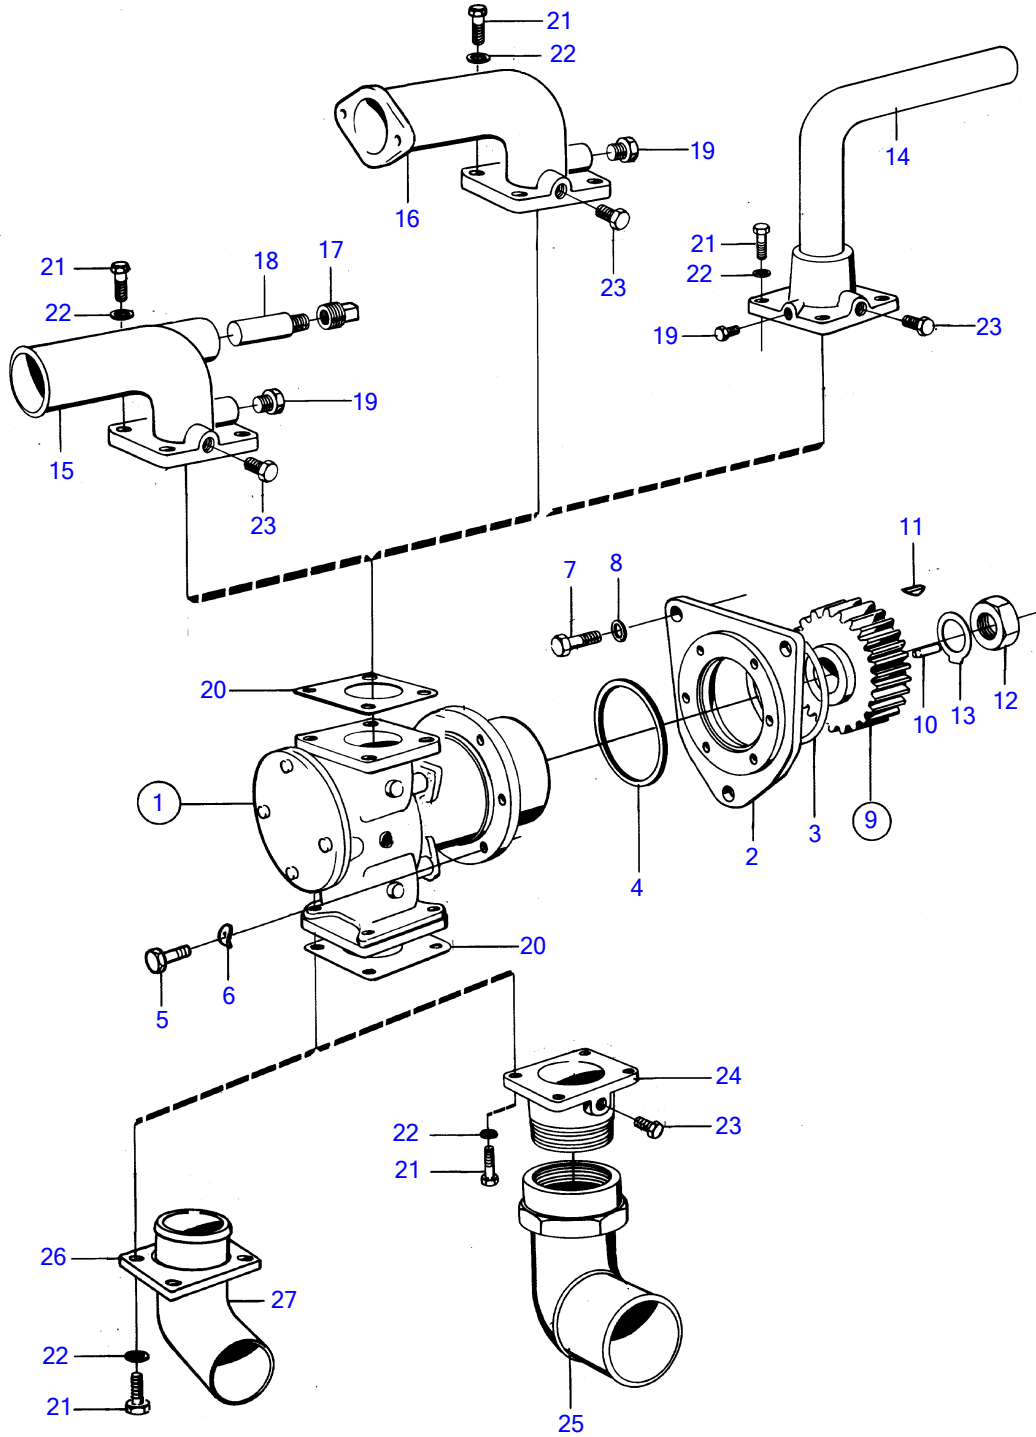

MD120A

5481

## MD120A

REF	PART NO.	QTY	DESCRIPTION	SEE SEC.	NOTES
1	822787	1	Sea water pump		
			•	14511	
			•	14513	
2	820695	1	Spacer		
3	925095	1	O-ring		
4	413619	1	Gasket		
5	940114	3	Hexagon screw		
6	942336	3	Spring washer		
7	955576	3	Hexagon screw		
8	941911	3	Spring washer		
9	820957	1	Gear		Replaced by 1ea 843563,1ea 823499., See group 2A
10	950564	1	• Pin		See group 2A
11	942406	1	Woodruff key		
12	955860	1	Hexagon nut		
13	942735	1	Tab washer		
14	(822626)	1	Coolant pipe	14488	Obsolete part
19	180759	1	Plug		
20	820877	2	Gasket		
21	940114	8	Hexagon screw		
22	942336	8	Spring washer		
23	192134	1	Plug		
24		1	flange		Early type D70B spec. 867055.
25		1	hose union		Early type D70B spec. 867055.
26	842029	1	Flange		
27	842028	1	Hose attachment		