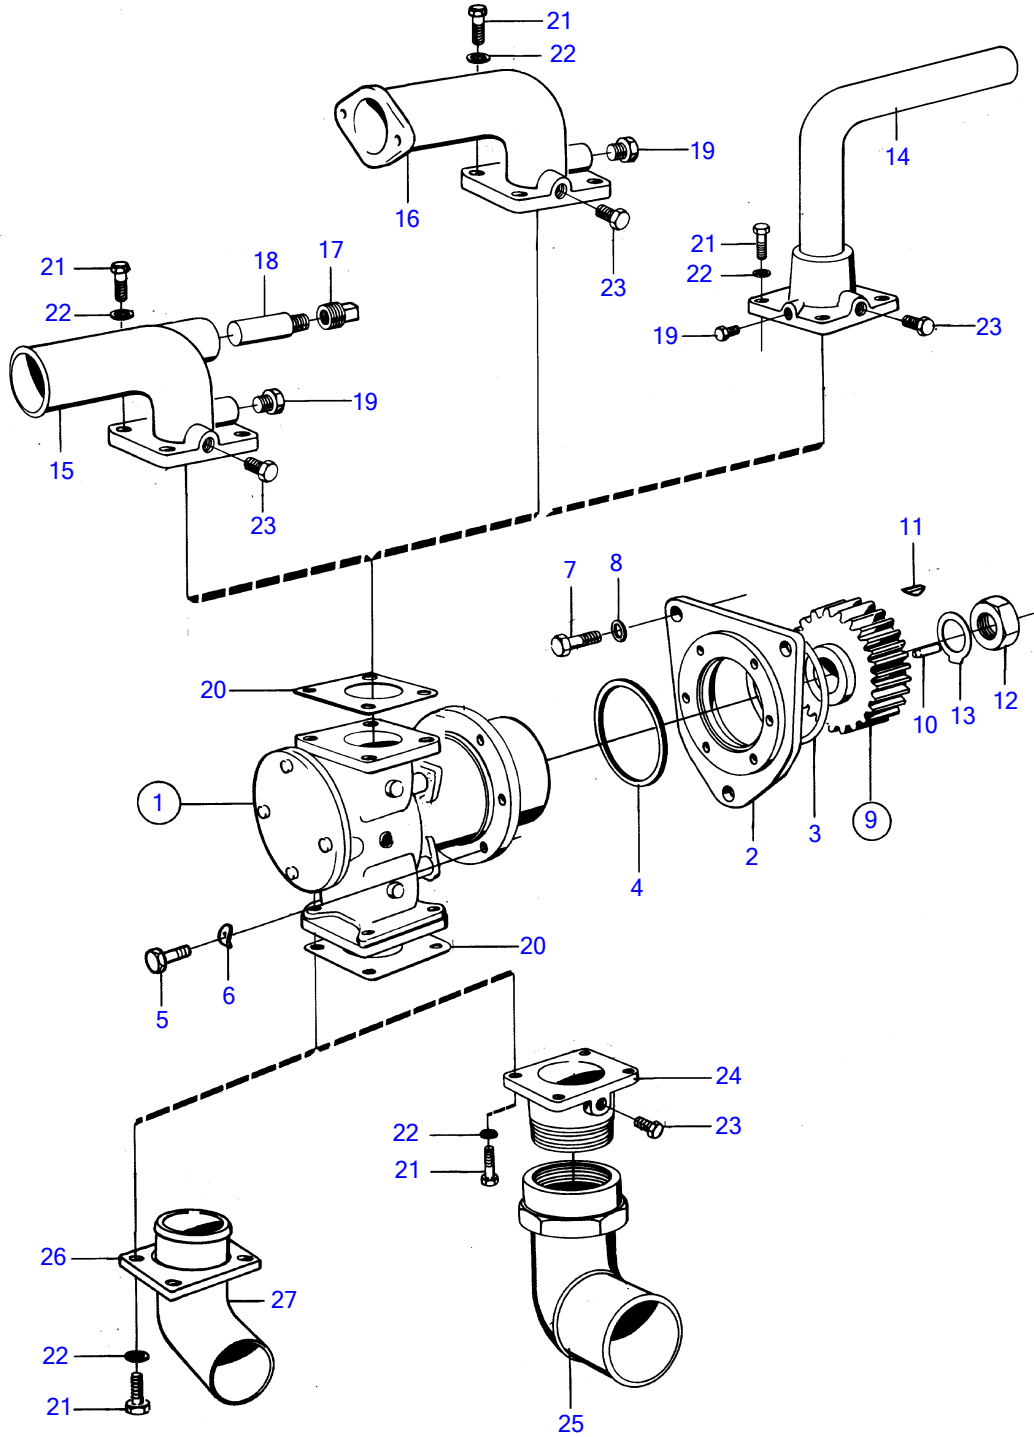

MD120A

5481

## MD120A

REF	PART NO.	QTY	DESCRIPTION	SEE SEC.	NOTES
1	822787	1	Sea water pump		
			•	14511	
			•	14513	
2	820695	1	Spacer		
3	925095	1	O-ring		
4	413619	1	Gasket		
5	940114	3	Hexagon screw		
6	942336	3	Spring washer		
7	955576	3	Hexagon screw		
8	941911	3	Spring washer		
9	820957	1	Gear		Replaced by 1ea 843563,1ea 823499., See group 2A
10	950564	1	• Pin		See group 2A
11	942406	1	Woodruff key		
12	955860	1	Hexagon nut		
13	942735	1	Tab washer		
14	(822626)	1	Coolant pipe	14488	Obsolete part
19	180759	1	Plug		
20	820877	2	Gasket		
21	940114	8	Hexagon screw		
22	942336	8	Spring washer		
23	192134	1	Plug		
24		1	flange		Early type D70B spec. 867055.
25		1	hose union		Early type D70B spec. 867055.
26	842029	1	Flange		
27	842028	1	Hose attachment		