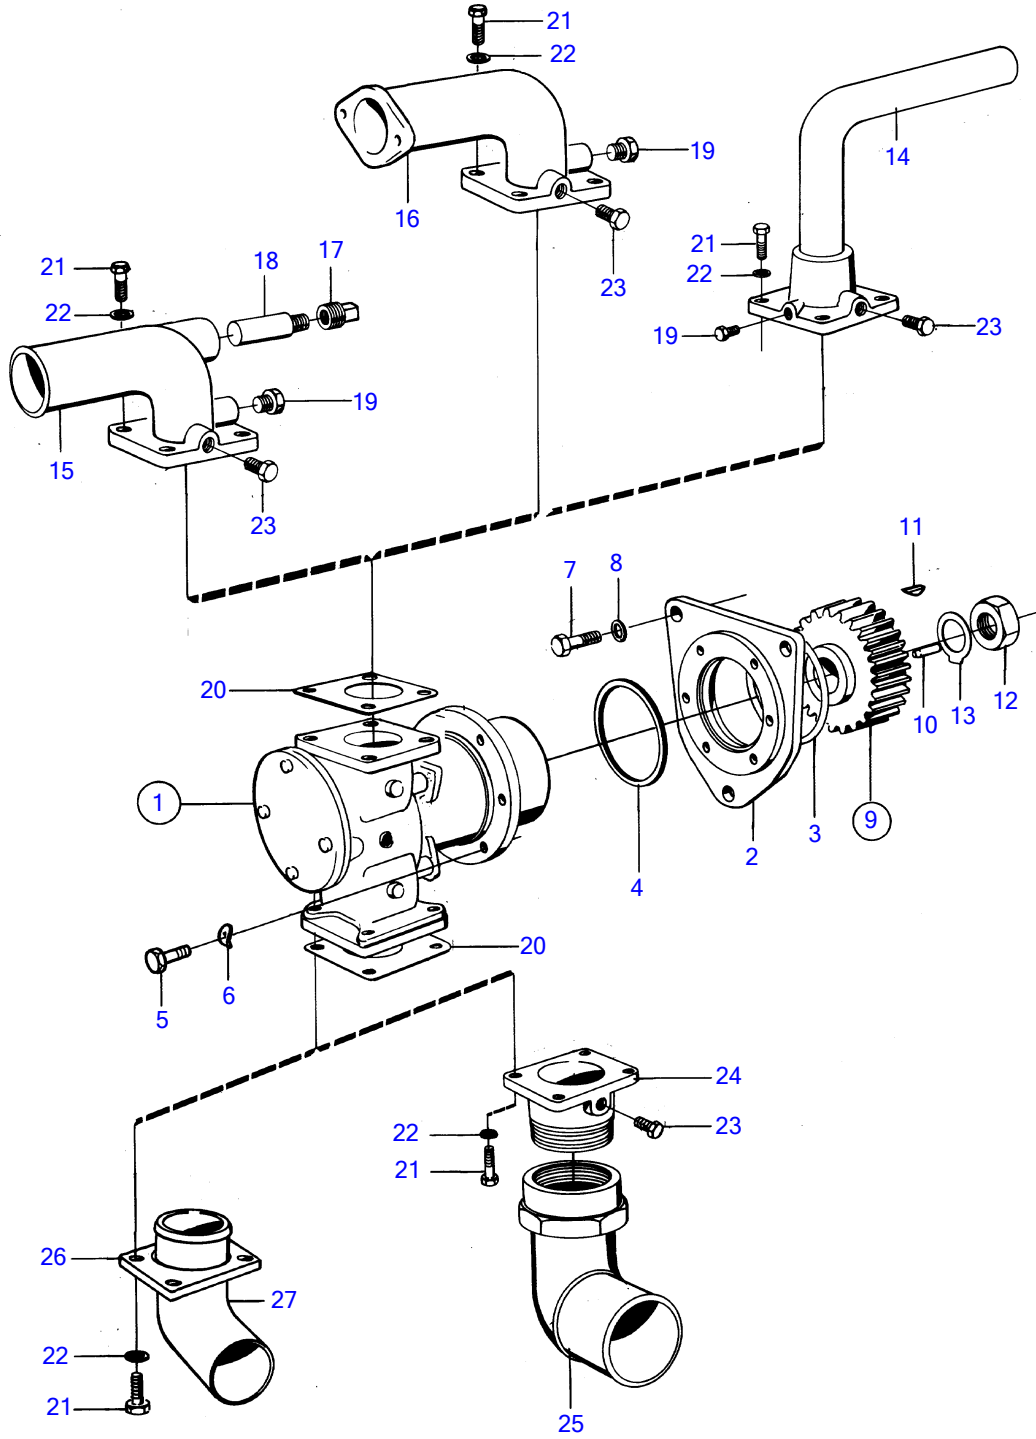

MD120A

5481

MD120A

REF	PART NO.	QTY	DESCRIPTION	SEE SEC.	NOTES
1	822787	1	Sea water pump		
			•	14511	
			•	14513	
2	820695	1	Spacer		
3	925095	1	O-ring		
4	413619	1	Gasket		
5	940114	3	Hexagon screw		
6	942336	3	Spring washer		
7	955576	3	Hexagon screw		
8	941911	3	Spring washer		
9	820957	1	Gear		Replaced by 1ea 843563,1ea 823499., See group 2A
10	950564	1	• Pin		See group 2A
11	942406	1	Woodruff key		
12	955860	1	Hexagon nut		
13	942735	1	Tab washer		
14	(822626)	1	Coolant pipe	14488	Obsolete part
19	180759	1	Plug		
20	820877	2	Gasket		
21	940114	8	Hexagon screw		
22	942336	8	Spring washer		
23	192134	1	Plug		
24		1	flange		Early type D70B spec. 867055.
25		1	hose union		Early type D70B spec. 867055.
26	842029	1	Flange		
27	842028	1	Hose attachment		