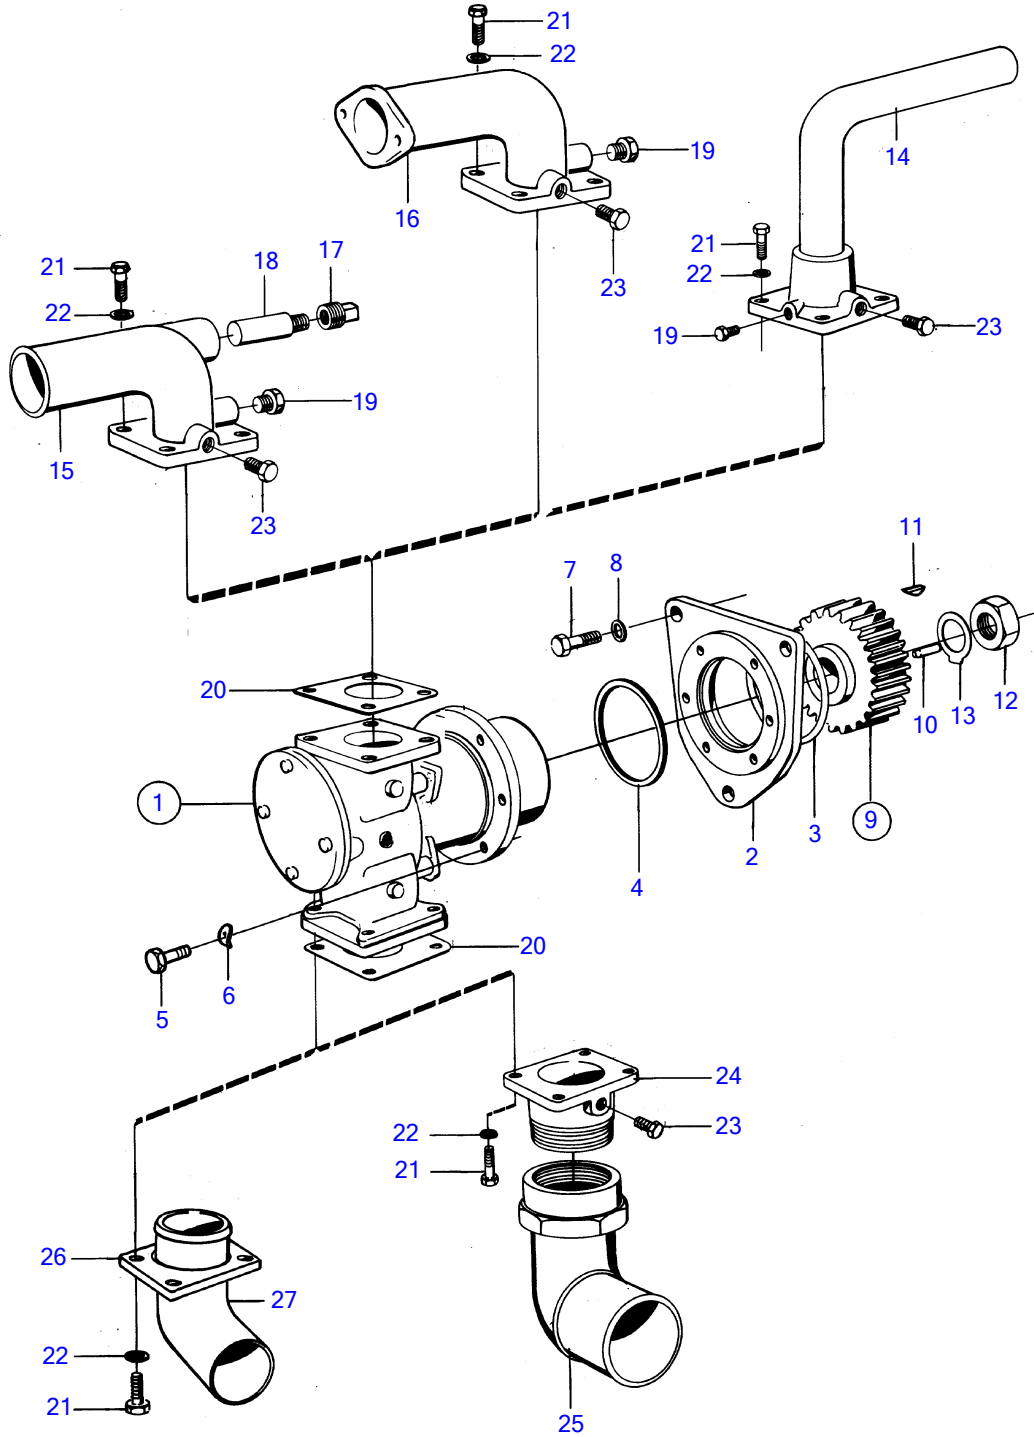

MD120A

5481

MD120A

| REF | PART NO. | QTY | DESCRIPTION | SEE SEC. | NOTES |
|-----|----------|-----|-----------------|----------|--|
| 1 | 822787 | 1 | Sea water pump | | |
| | | | • | 14511 | |
| | | | • | 14513 | |
| 2 | 820695 | 1 | Spacer | | |
| 3 | 925095 | 1 | O-ring | | |
| 4 | 413619 | 1 | Gasket | | |
| 5 | 940114 | 3 | Hexagon screw | | |
| 6 | 942336 | 3 | Spring washer | | |
| 7 | 955576 | 3 | Hexagon screw | | |
| 8 | 941911 | 3 | Spring washer | | |
| 9 | 820957 | 1 | Gear | | Replaced by 1ea 843563,1ea 823499., See group 2A |
| 10 | 950564 | 1 | • Pin | | See group 2A |
| 11 | 942406 | 1 | Woodruff key | | |
| 12 | 955860 | 1 | Hexagon nut | | |
| 13 | 942735 | 1 | Tab washer | | |
| 14 | (822626) | 1 | Coolant pipe | 14488 | Obsolete part |
| 19 | 180759 | 1 | Plug | | |
| 20 | 820877 | 2 | Gasket | | |
| 21 | 940114 | 8 | Hexagon screw | | |
| 22 | 942336 | 8 | Spring washer | | |
| 23 | 192134 | 1 | Plug | | |
| 24 | | 1 | flange | | Early type D70B spec. 867055. |
| 25 | | 1 | hose union | | Early type D70B spec. 867055. |
| 26 | 842029 | 1 | Flange | | |
| 27 | 842028 | 1 | Hose attachment | | |