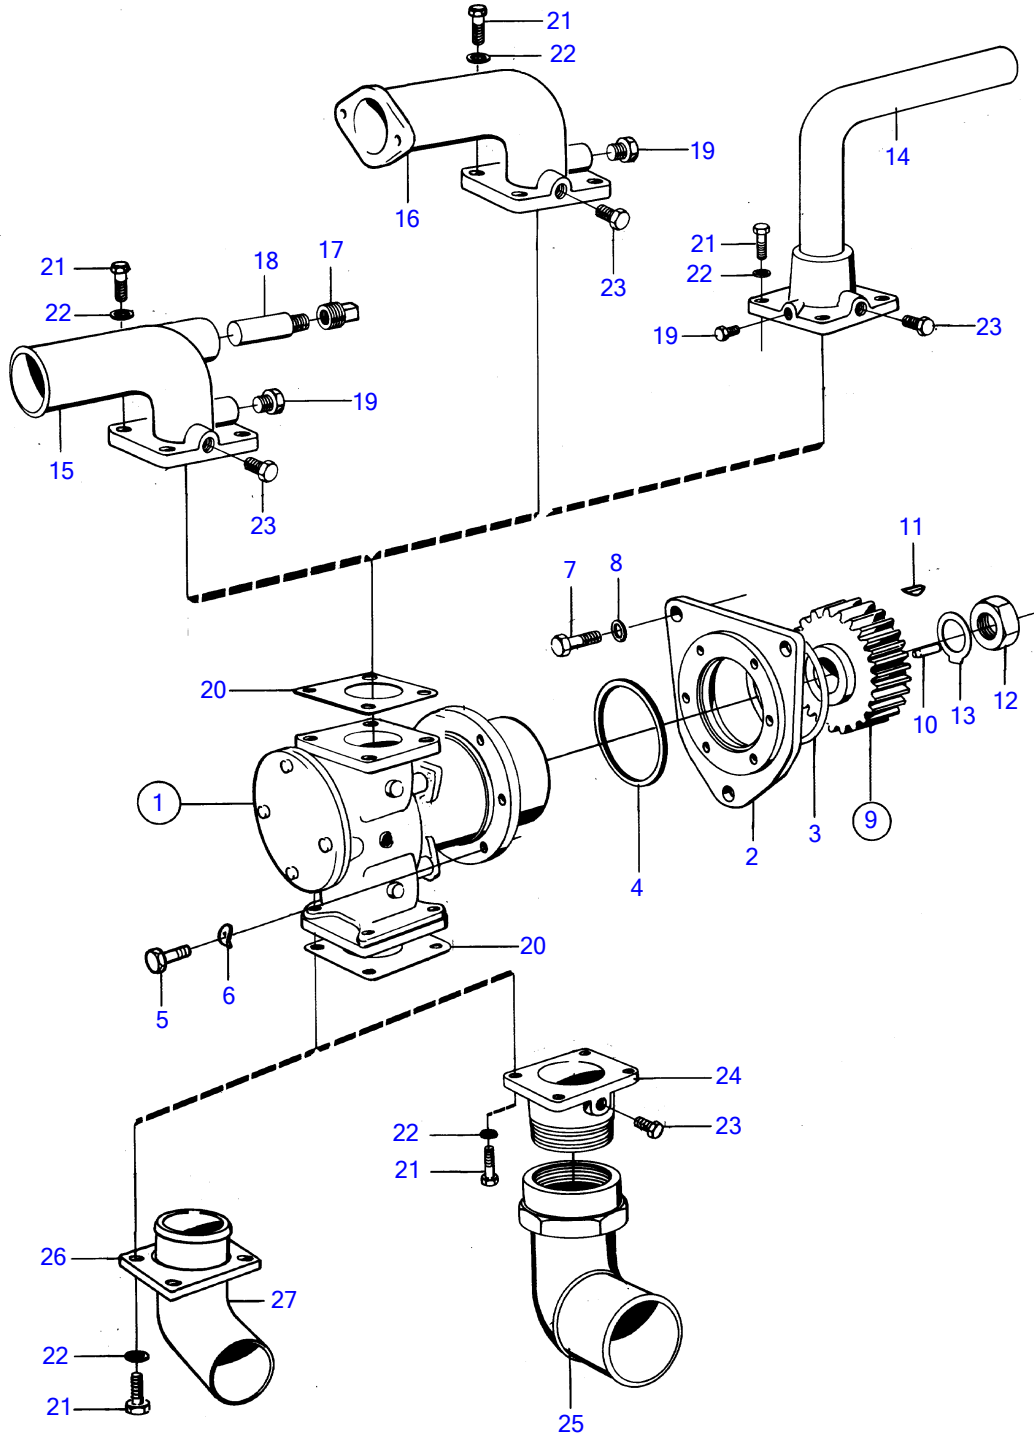

MD120A

5481

MD120A

REF	PART NO.	QTY	DESCRIPTION	SEE SEC.	NOTES
1	822787	1	Sea water pump		
			•	14511	
			•	14513	
2	820695	1	Spacer		
3	925095	1	O-ring		
4	413619	1	Gasket		
5	940114	3	Hexagon screw		
6	942336	3	Spring washer		
7	955576	3	Hexagon screw		
8	941911	3	Spring washer		
9	820957	1	Gear		Replaced by 1ea 843563,1ea 823499., See group 2A
10	950564	1	• Pin		See group 2A
11	942406	1	Woodruff key		
12	955860	1	Hexagon nut		
13	942735	1	Tab washer		
14	(822626)	1	Coolant pipe	14488	Obsolete part
19	180759	1	Plug		
20	820877	2	Gasket		
21	940114	8	Hexagon screw		
22	942336	8	Spring washer		
23	192134	1	Plug		
24		1	flange		Early type D70B spec. 867055.
25		1	hose union		Early type D70B spec. 867055.
26	842029	1	Flange		
27	842028	1	Hose attachment		