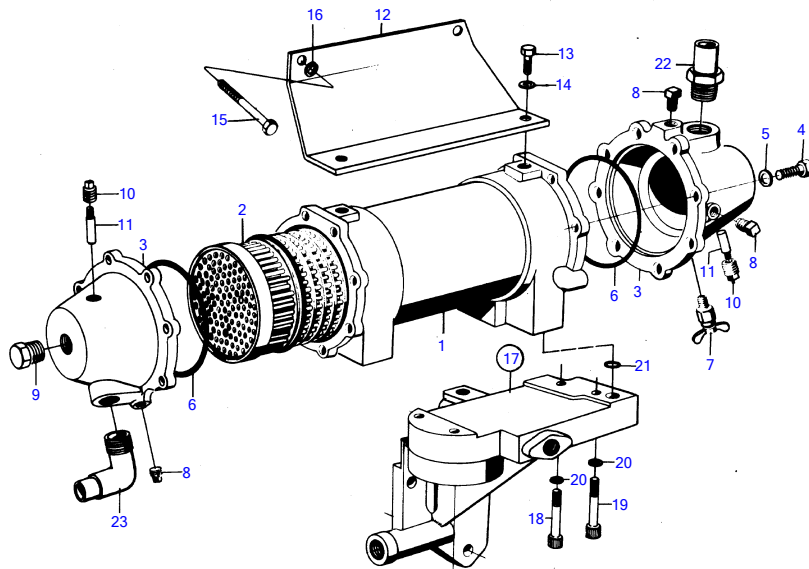

MD120A, TMD120A

2887

## MD120A, TMD120A

REF	PART NO.	QTY	DESCRIPTION	NOTES
1	(824229)	1	Oil cooler	Obsolete part
	(824191)	1	• Housing	Obsolete part
2	813885	1	• Insert	
3	(820770)	2	• End cover	Obsolete part
4	940094	16	• Hexagon screw	
5	941906	16	• Spring washer	
6	925027	2	• O-ring	
7	807036	1	• Shut-off cock	Early type
	82744	1	• Shut-off cock	Late type
8	180759	9	• Plug	
9	192134	2	• Plug	
10	800475	2	• Plug	
11	800476	2	• Zinc electrode	
12	(822627)	1	Bracket	D70B MO43034/XXXXX-., Obsolete part
13	940100	2	Hexagon screw	D70B MO43034/XXXXX-.
14	941906	2	Spring washer	D70B MO43034/XXXXX-.
15	955530	2	Hexagon screw	D70B MO43034/XXXXX-.
16	941907	2	Spring washer	D70B MO43034/XXXXX-.
17	(824187)	1	Bracket	See group 2A, Obsolete part
	(824199)	1	Shift valve, bracket with shifting valve	See group 2A, Obsolete part
18	956571	3	Hex. socket screw	See group 2A
19	956572	1	Hex. socket screw	See group 2A
20	11992	4	Gasket	See group 2A
21	960168	1	O-ring	See group 2A
22	942315	1	Hose nipple	Alt
	(898683)	1	Hose attachment	Alt, Obsolete part
23	(898683)	1	Hose attachment	Obsolete part