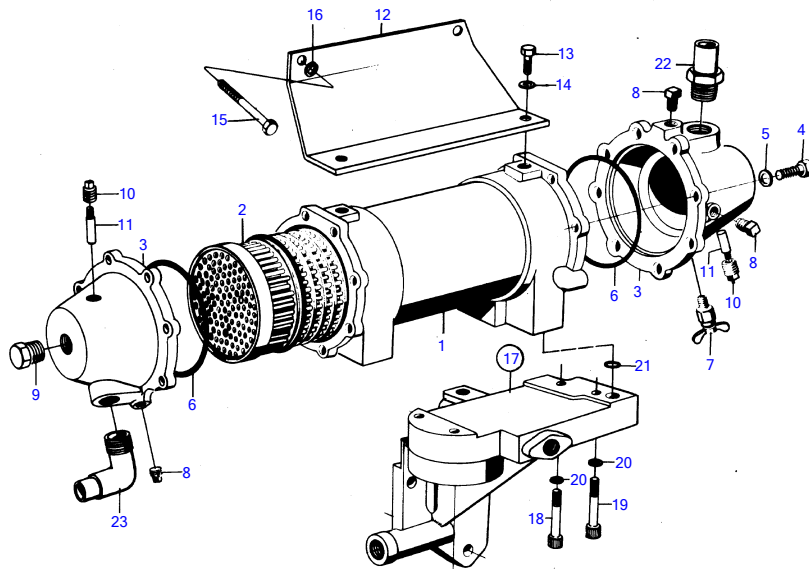

MD120A, TMD120A

2887

MD120A, TMD120A

REF	PART NO.	QTY	DESCRIPTION	NOTES
1	(824229)	1	Oil cooler	Obsolete part
	(824191)	1	• Housing	Obsolete part
2	813885	1	• Insert	
3	(820770)	2	• End cover	Obsolete part
4	940094	16	• Hexagon screw	
5	941906	16	• Spring washer	
6	925027	2	• O-ring	
7	807036	1	• Shut-off cock	Early type
	82744	1	• Shut-off cock	Late type
8	180759	9	• Plug	
9	192134	2	• Plug	
10	800475	2	• Plug	
11	800476	2	• Zinc electrode	
12	(822627)	1	Bracket	D70B MO43034/XXXXX-., Obsolete part
13	940100	2	Hexagon screw	D70B MO43034/XXXXX-.
14	941906	2	Spring washer	D70B MO43034/XXXXX-.
15	955530	2	Hexagon screw	D70B MO43034/XXXXX-.
16	941907	2	Spring washer	D70B MO43034/XXXXX-.
17	(824187)	1	Bracket	See group 2A, Obsolete part
	(824199)	1	Shift valve, bracket with shifting valve	See group 2A, Obsolete part
18	956571	3	Hex. socket screw	See group 2A
19	956572	1	Hex. socket screw	See group 2A
20	11992	4	Gasket	See group 2A
21	960168	1	O-ring	See group 2A
22	942315	1	Hose nipple	Alt
	(898683)	1	Hose attachment	Alt, Obsolete part
23	(898683)	1	Hose attachment	Obsolete part