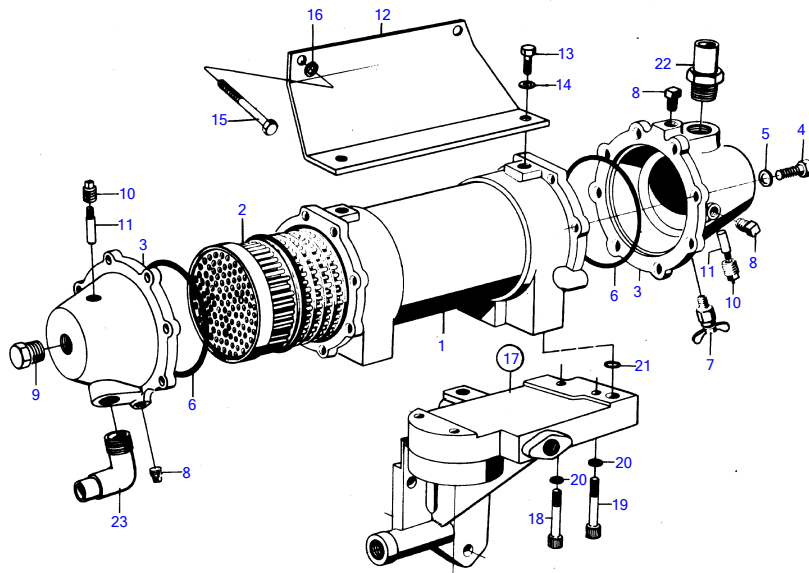

MD120A, TMD120A

2887

## MD120A, TMD120A

REF	PART NO.	QTY	DESCRIPTION	NOTES
1	(824229)	1	Oil cooler	Obsolete part
	(824191)	1	• Housing	Obsolete part
2	813885	1	• Insert	
3	(820770)	2	• End cover	Obsolete part
4	940094	16	• Hexagon screw	
5	941906	16	• Spring washer	
6	925027	2	• O-ring	
7	807036	1	• Shut-off cock	Early type
	82744	1	• Shut-off cock	Late type
8	180759	9	• Plug	
9	192134	2	• Plug	
10	800475	2	• Plug	
11	800476	2	• Zinc electrode	
12	(822627)	1	Bracket	D70B MO43034/XXXXX-., Obsolete part
13	940100	2	Hexagon screw	D70B MO43034/XXXXX-.
14	941906	2	Spring washer	D70B MO43034/XXXXX-.
15	955530	2	Hexagon screw	D70B MO43034/XXXXX-.
16	941907	2	Spring washer	D70B MO43034/XXXXX-.
17	(824187)	1	Bracket	See group 2A, Obsolete part
	(824199)	1	Shift valve, bracket with shifting valve	See group 2A, Obsolete part
18	956571	3	Hex. socket screw	See group 2A
19	956572	1	Hex. socket screw	See group 2A
20	11992	4	Gasket	See group 2A
21	960168	1	O-ring	See group 2A
22	942315	1	Hose nipple	Alt
	(898683)	1	Hose attachment	Alt, Obsolete part
23	(898683)	1	Hose attachment	Obsolete part