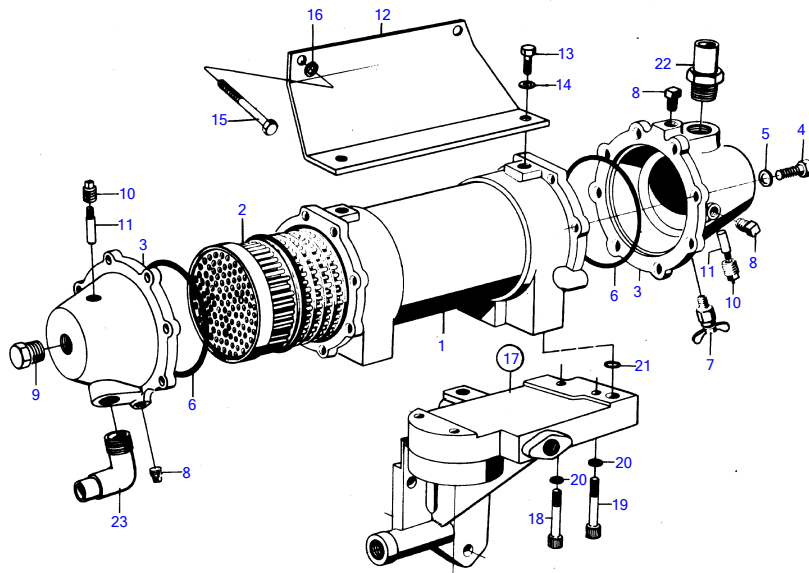

MD120A, TMD120A

2887

MD120A, TMD120A

REF	PART NO.	QTY	DESCRIPTION	NOTES
1	(824229)	1	Oil cooler	Obsolete part
	(824191)	1	• Housing	Obsolete part
2	813885	1	• Insert	
3	(820770)	2	• End cover	Obsolete part
4	940094	16	• Hexagon screw	
5	941906	16	• Spring washer	
6	925027	2	• O-ring	
7	807036	1	• Shut-off cock	Early type
	82744	1	• Shut-off cock	Late type
8	180759	9	• Plug	
9	192134	2	• Plug	
10	800475	2	• Plug	
11	800476	2	• Zinc electrode	
12	(822627)	1	Bracket	D70B MO43034/XXXXX-., Obsolete part
13	940100	2	Hexagon screw	D70B MO43034/XXXXX-.
14	941906	2	Spring washer	D70B MO43034/XXXXX-.
15	955530	2	Hexagon screw	D70B MO43034/XXXXX-.
16	941907	2	Spring washer	D70B MO43034/XXXXX-.
17	(824187)	1	Bracket	See group 2A, Obsolete part
	(824199)	1	Shift valve, bracket with shifting valve	See group 2A, Obsolete part
18	956571	3	Hex. socket screw	See group 2A
19	956572	1	Hex. socket screw	See group 2A
20	11992	4	Gasket	See group 2A
21	960168	1	O-ring	See group 2A
22	942315	1	Hose nipple	Alt
	(898683)	1	Hose attachment	Alt, Obsolete part
23	(898683)	1	Hose attachment	Obsolete part