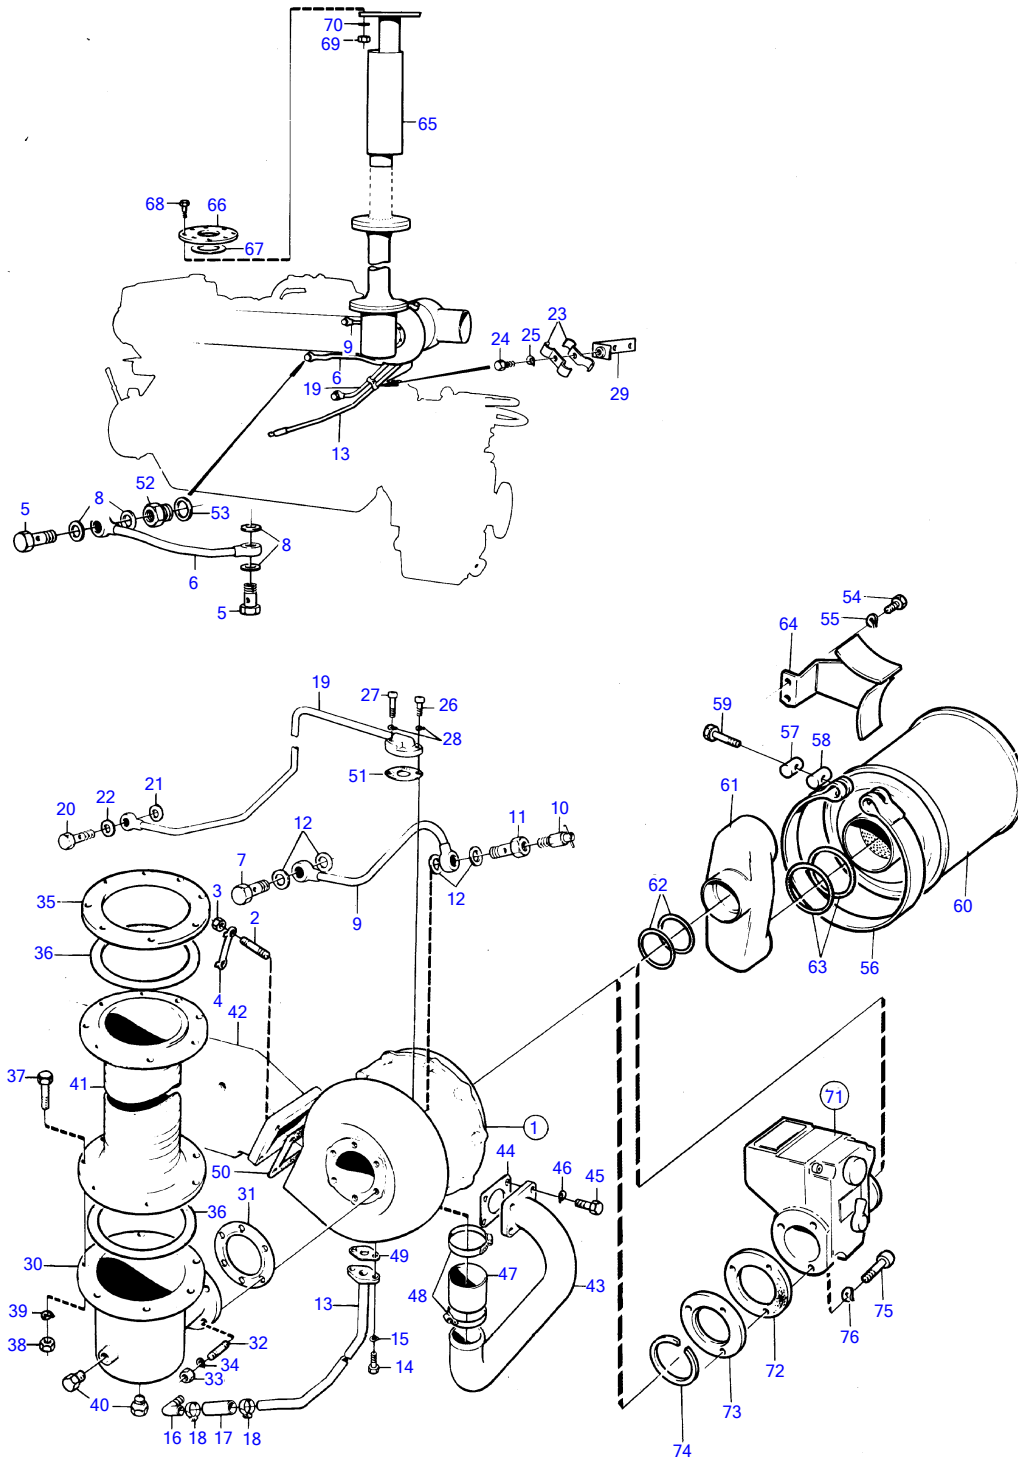

TAMD120B

5856

TAMD120B

| REF | PART NO. | QTY | DESCRIPTION                                                 | SEE SEC. | NOTES                    |
|-----|----------|-----|-------------------------------------------------------------|----------|--------------------------|
| 1   |          | 1   | Turbocharger                                                |          |                          |
|     | 3802009  | 1   | Turbocharger, exch                                          |          |                          |
|     |          |     | .                                                           | 14497    |                          |
|     | (844549) | 1   | Turbocharger                                                |          | Late type, Obsolete part |
|     |          |     | .                                                           | 14497    |                          |
| 2   | 945851   | 4   | Stud                                                        |          |                          |
| 3   | 943152   | 4   | Nut                                                         |          |                          |
| 4   | 468219   | 2   | Lock washer                                                 |          |                          |
| 5   | 944213   | 2   | Hollow screw                                                |          | (836969)                 |
| 6   | 842428   | 1   | Coolant pipe                                                |          |                          |
| 7   | 944213   | 1   | Hollow screw                                                |          | (836969)                 |
| 8   | 190957   | 4   | Gasket                                                      |          |                          |
| 9   | 842429   | 1   | Coolant pipe                                                |          |                          |
| 10  | 949918   | 1   | Shut-off cock                                               |          |                          |
| 11  | 836981   | 1   | Screw                                                       |          |                          |
| 12  | 190957   | 4   | Gasket                                                      |          |                          |
| 13  | 822572   | 1   | Oil feed pipe                                               |          |                          |
| 14  | 940115   | 2   | Hexagon screw                                               |          |                          |
| 15  | 942336   | 2   | Spring washer                                               |          |                          |
| 16  | 468629   | 1   | Elbow nipple                                                |          |                          |
| 17  | 466328   | 1   | Rubber hose                                                 |          |                          |
| 18  | 943474   | 2   | Hose clamp                                                  |          |                          |
| 19  | 822571   | 1   | Oil pressure pipe                                           |          |                          |
| 20  | 942589   | 1   | Hollow screw                                                |          |                          |
| 21  | 942703   | 1   | Gasket                                                      |          |                          |
| 22  | 957181   | 1   | Gasket                                                      |          |                          |
| 23  | 820851   | 2   | Clamp                                                       |          |                          |
| 24  | 955512   | 1   | Hexagon screw                                               |          |                          |
| 25  | 941906   | 1   | Spring washer                                               |          |                          |
| 26  | 956584   | 1   | Hex. socket screw                                           |          |                          |
| 27  | 956585   | 1   | Hex. socket screw                                           |          |                          |
| 28  | 942336   | 2   | Spring washer                                               |          |                          |
| 29  | 822625   | 1   | Bracket                                                     |          |                          |
| 30  | 842423   | 1   | Exhaust riser                                               |          |                          |
| 31  | 411710   | 1   | Gasket                                                      |          |                          |
| 32  | 953259   | 6   | Stud                                                        |          |                          |
| 33  | 943152   | 6   | Nut                                                         |          |                          |
| 34  | 942336   | 6   | Spring washer                                               |          |                          |
| 35  | 836887   | 1   | Weld flange                                                 |          |                          |
| 36  | 836884   | 2   | Gasket                                                      |          |                          |
| 37  | 955592   | 16  | Hexagon screw                                               |          |                          |
| 38  | 955829   | 16  | Hexagon nut                                                 |          |                          |
| 39  | 941912   | 16  | Spring washer                                               |          |                          |
| 40  | 192154   | 2   | Plug                                                        |          |                          |
| 41  | 836880   | 1   | Exhaust hose                                                |          | L=590mm                  |
| 42  |          |     | induction and exhaust manifold with installation components | 14492    |                          |
| 43  | 837481   | 1   | Intake bend                                                 | 14495    |                          |
| 44  | 836026   | 1   | Gasket                                                      | 14495    |                          |
| 45  | 956570   | 4   | Hex. socket screw                                           | 14495    |                          |
| 46  | 941907   | 4   | Spring washer                                               | 14495    |                          |
| 47  | 470327   | 1   | Hose                                                        |          | (468621)                 |
| 48  | 468938   | 2   | Strip clamp                                                 |          |                          |
| 49  | 417381   | 1   | Gasket                                                      |          | D70B,classified engine.  |
| 50  | 417382   | 1   | Gasket                                                      |          | D70B,classified engine.  |
| 51  | 417378   | 1   | Gasket                                                      |          | D70B,classified engine.  |
| 52  | 836993   | 1   | Nipple                                                      |          | See group 2A             |
| 53  | 469328   | 1   | Gasket                                                      |          | See group 2A             |
| 54  | 955588   | 2   | Hexagon screw                                               |          |                          |
| 55  | 941912   | 2   | Spring washer                                               |          |                          |
| 56  | 821028   | 2   | Tensioning band                                             |          |                          |
| 57  | 31404    | 2   | Clevis pin, threaded                                        |          |                          |