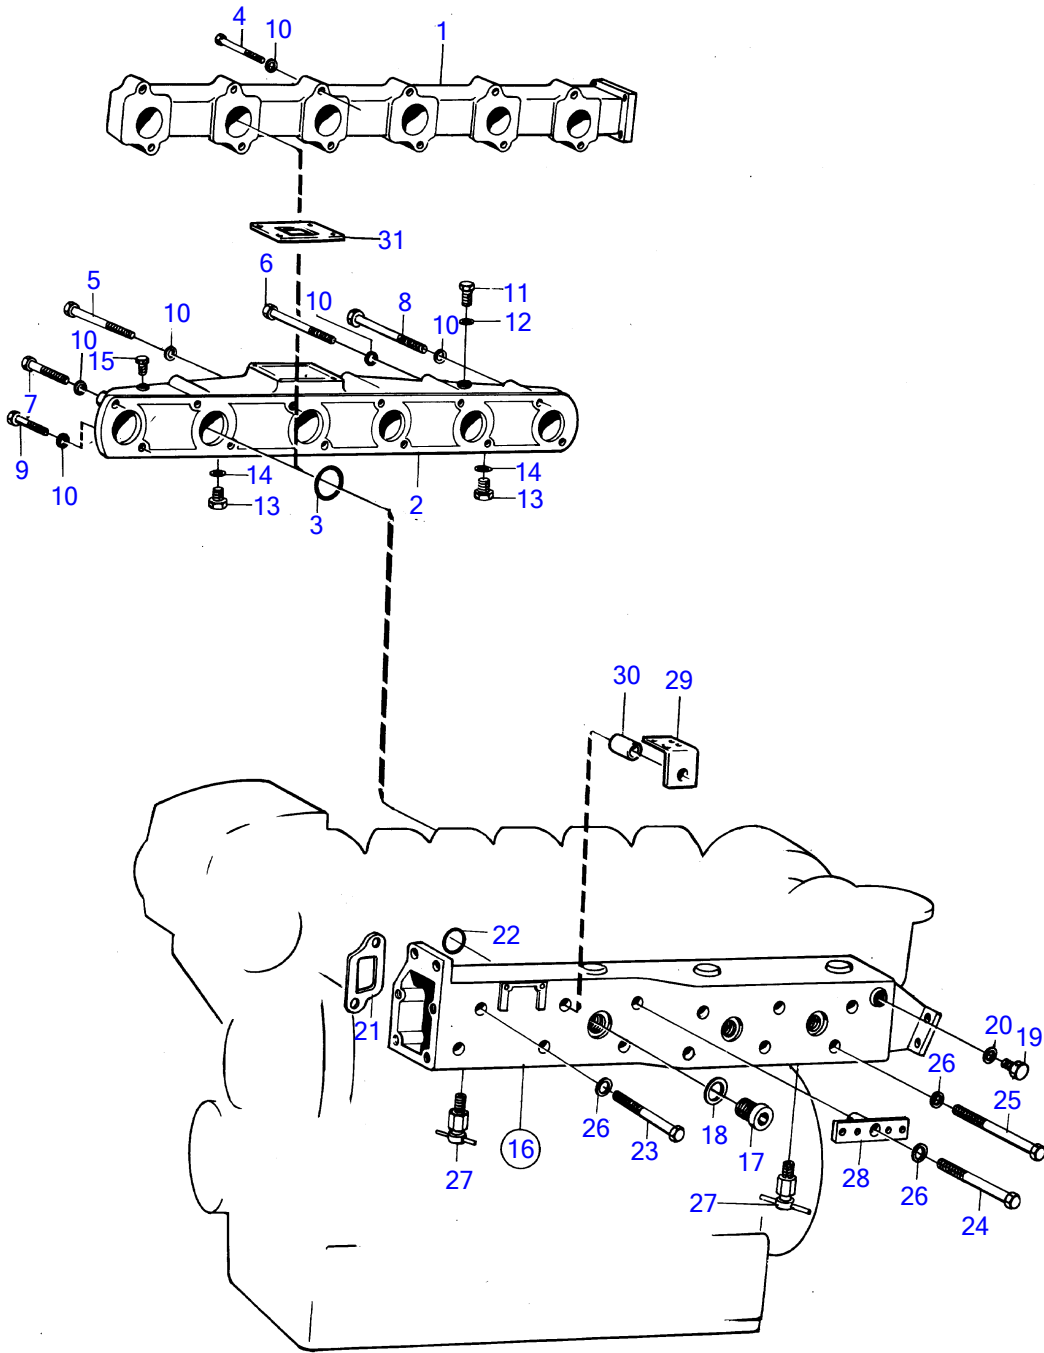

MD120A

5399

MD120A

REF	PART NO.	QTY	DESCRIPTION	SEE SEC.	NOTES
1	820831	1	Inlet pipe		
3	423174	6	Rubber ring		
4	955529	12	Hexagon screw		
8				14495	
10	941907	12	Spring washer		
16	824128	1	Exhaust pipe	14502 14503	
17	467367	6	• Plug		(467649)
18	469328	6	• Gasket		
19	(191086)	1	• Plug		Obsolete part
20	190957	1	• Gasket		
21	468647	6	Gasket		
22	822575	6	Sealing ring		
			•	14502 14503	
23	942547	5	Hexagon screw		
24	192058	1	Hexagon screw		Spec. 867054, 867057 MO-XXXXXX/6621, 867132. D70BK alt., L=152mm
25	941252	6	Hexagon screw		L=171mm
26	942336	12	Spring washer		
27	82745	2	Shut-off cock		
28	822546	1	Bracket		See group 2C