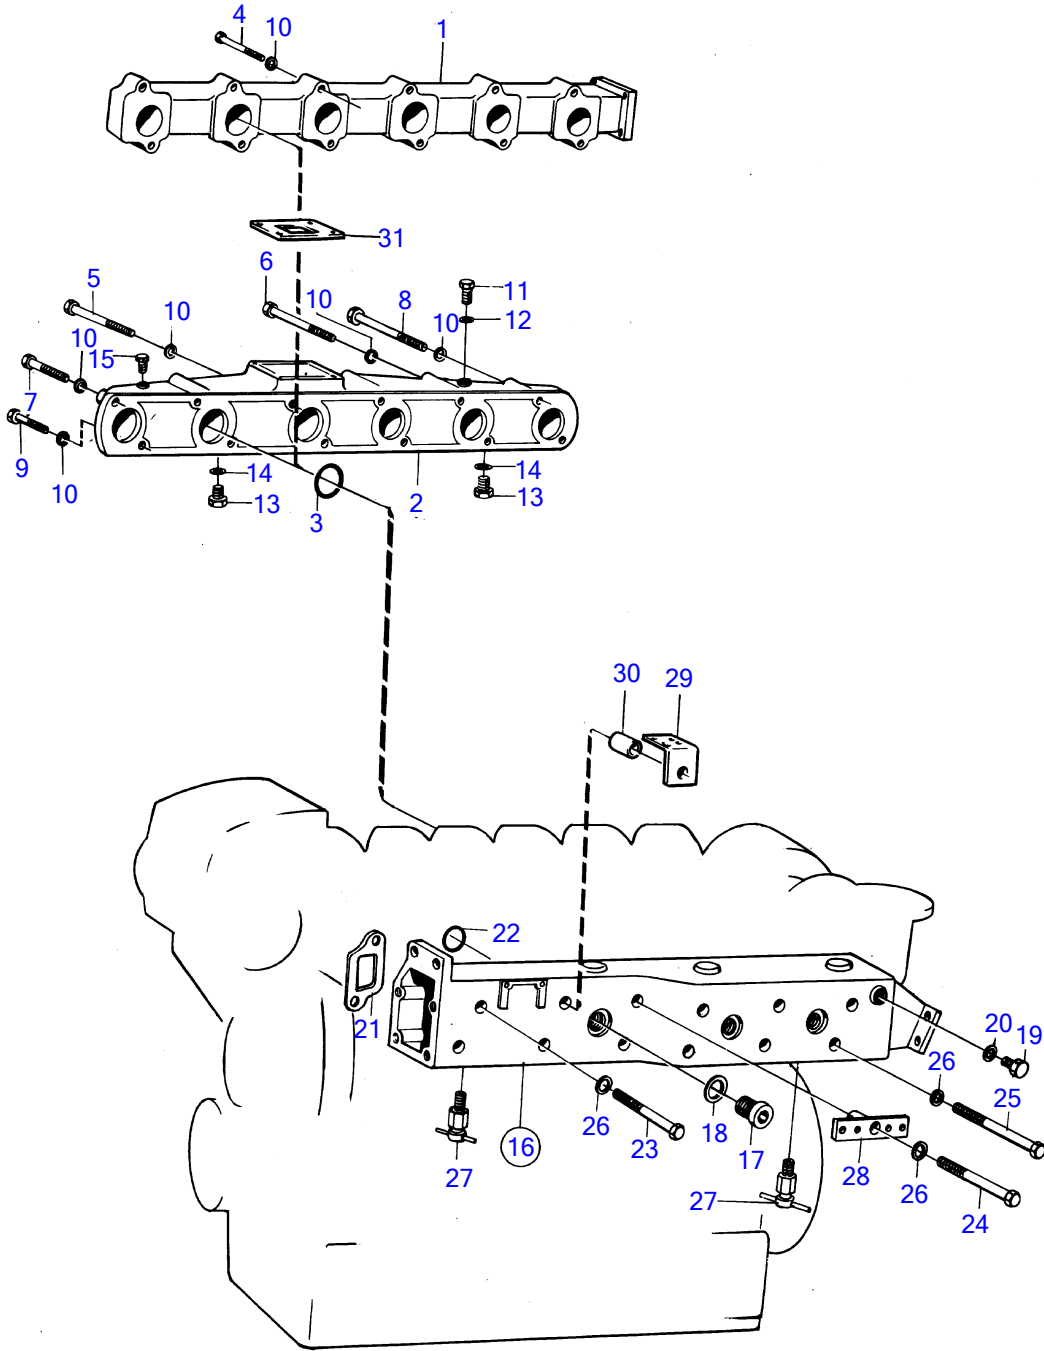

MD120A

5399

MD120A

REF	PART NO.	QTY	DESCRIPTION	SEE SEC.	NOTES
1	820831	1	Inlet pipe		
3	423174	6	Rubber ring		
4	955529	12	Hexagon screw		
8				14495	
10	941907	12	Spring washer		
16	824128	1	Exhaust pipe	14502 14503	
17	467367	6	• Plug		(467649)
18	469328	6	• Gasket		
19	(191086)	1	• Plug		Obsolete part
20	190957	1	• Gasket		
21	468647	6	Gasket		
22	822575	6	Sealing ring		
			•	14502 14503	
23	942547	5	Hexagon screw		
24	192058	1	Hexagon screw		Spec. 867054, 867057 MO-XXXXXX/6621, 867132. D70BK alt., L=152mm
25	941252	6	Hexagon screw		L=171mm
26	942336	12	Spring washer		
27	82745	2	Shut-off cock		
28	822546	1	Bracket		See group 2C