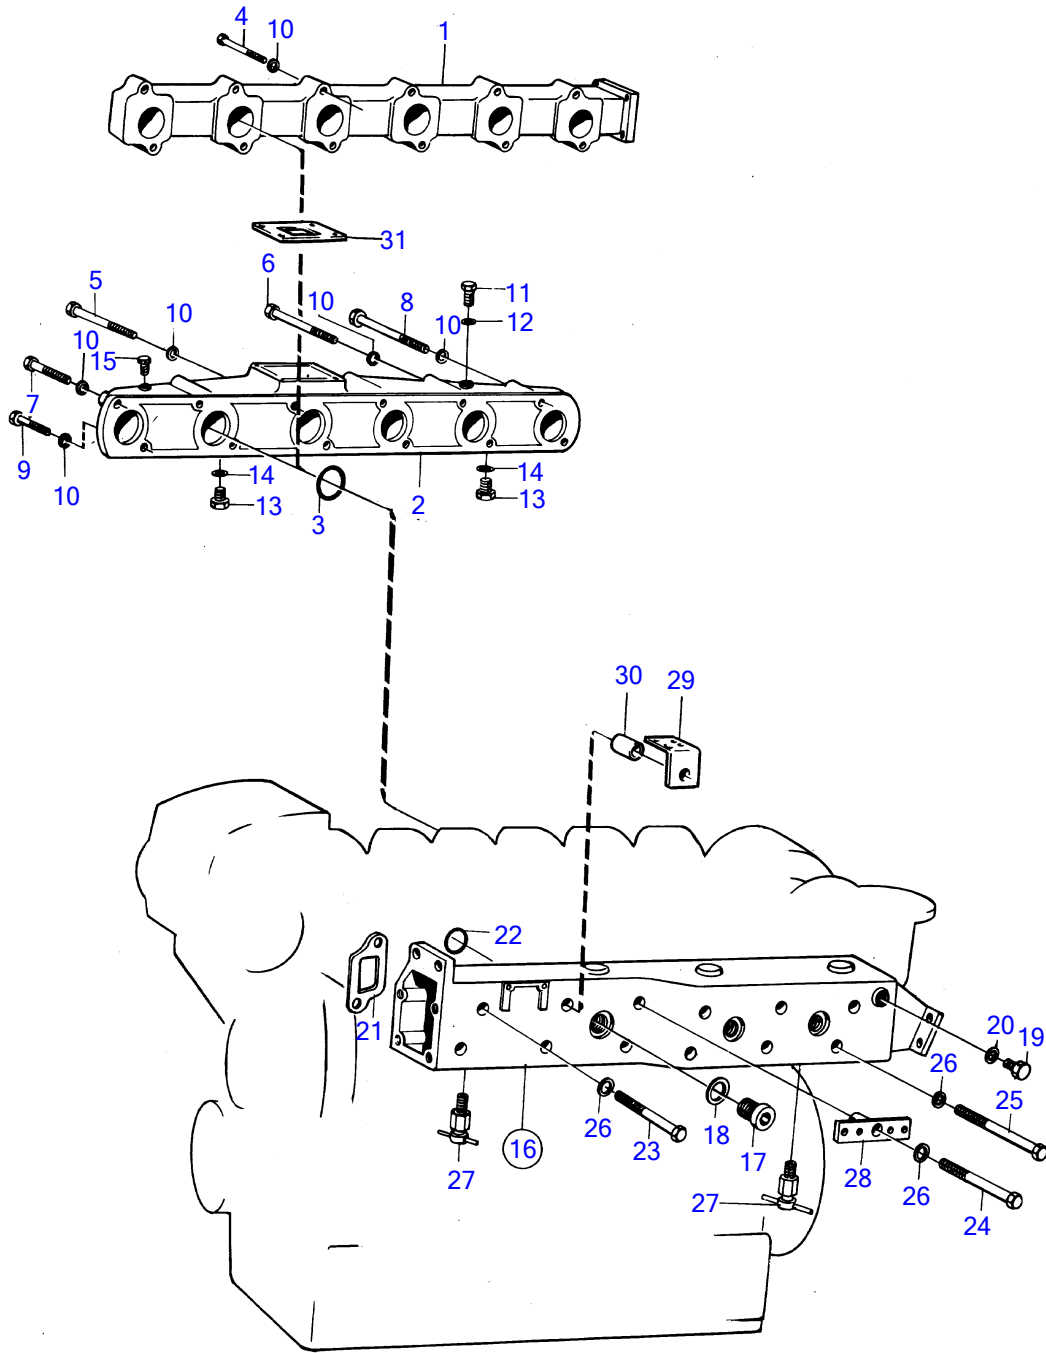

MD120A

5399

MD120A

REF	PART NO.	QTY	DESCRIPTION	SEE SEC.	NOTES
1	820831	1	Inlet pipe		
3	423174	6	Rubber ring		
4	955529	12	Hexagon screw		
8				14495	
10	941907	12	Spring washer		
16	824128	1	Exhaust pipe	14502 14503	
17	467367	6	• Plug		(467649)
18	469328	6	• Gasket		
19	(191086)	1	• Plug		Obsolete part
20	190957	1	• Gasket		
21	468647	6	Gasket		
22	822575	6	Sealing ring		
			•	14502 14503	
23	942547	5	Hexagon screw		
24	192058	1	Hexagon screw		Spec. 867054, 867057 MO-XXXXXX/6621, 867132. D70BK alt., L=152mm
25	941252	6	Hexagon screw		L=171mm
26	942336	12	Spring washer		
27	82745	2	Shut-off cock		
28	822546	1	Bracket		See group 2C