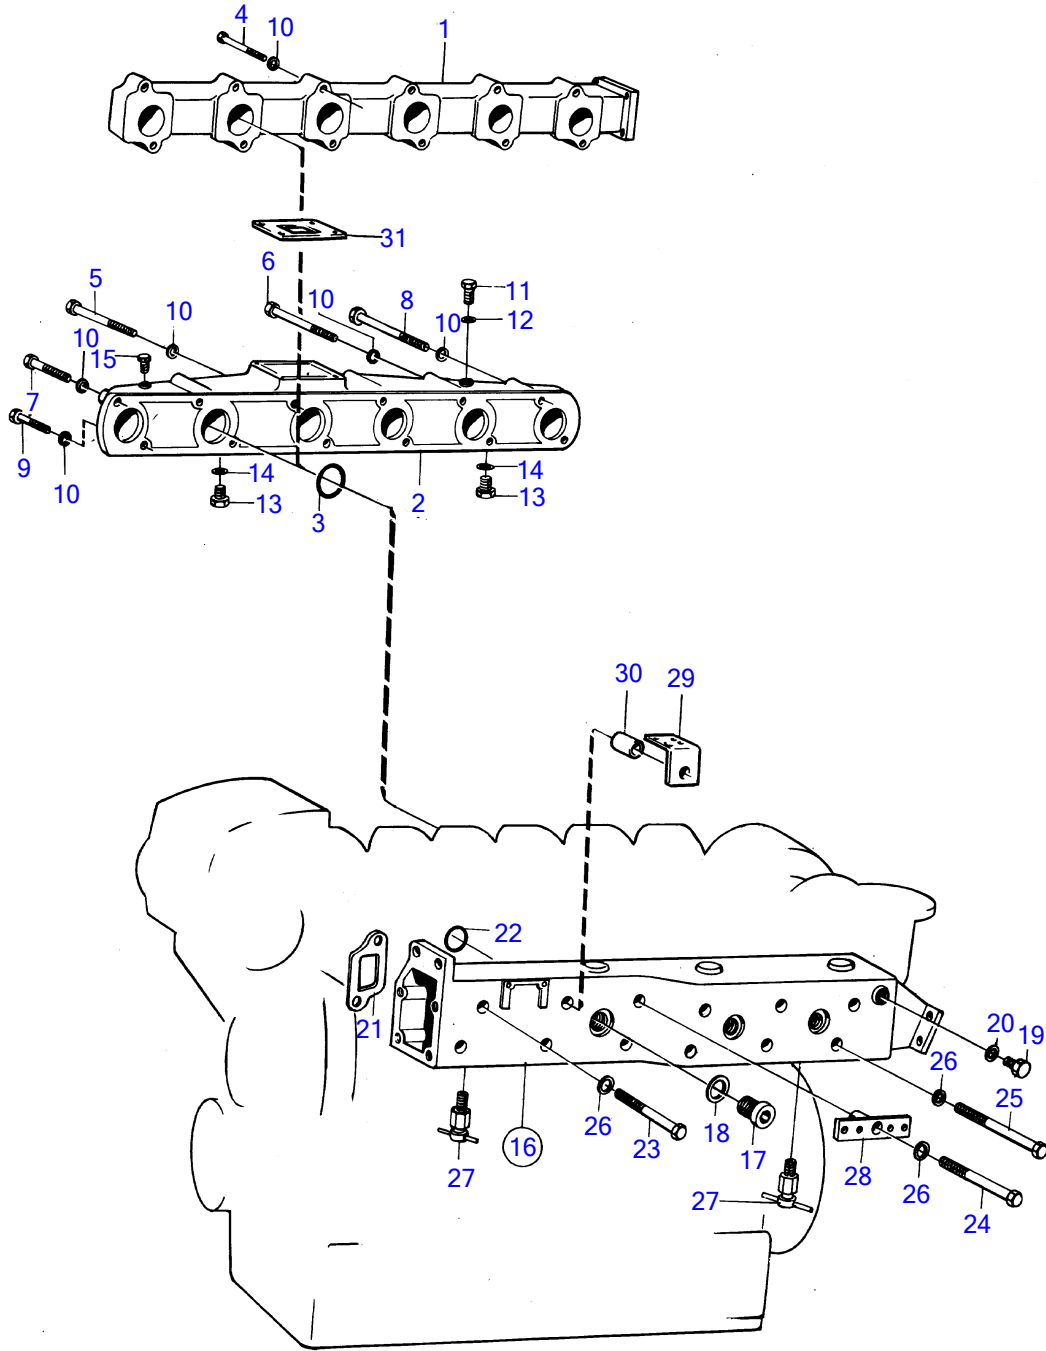

MD120A

5399

MD120A

REF	PART NO.	QTY	DESCRIPTION	SEE SEC.	NOTES
1	820831	1	Inlet pipe		
3	423174	6	Rubber ring		
4	955529	12	Hexagon screw		
8				14495	
10	941907	12	Spring washer		
16	824128	1	Exhaust pipe	14502 14503	
17	467367	6	• Plug		(467649)
18	469328	6	• Gasket		
19	(191086)	1	• Plug		Obsolete part
20	190957	1	• Gasket		
21	468647	6	Gasket		
22	822575	6	Sealing ring		
			•	14502 14503	
23	942547	5	Hexagon screw		
24	192058	1	Hexagon screw		Spec. 867054, 867057 MO-XXXXXX/6621, 867132. D70BK alt., L=152mm
25	941252	6	Hexagon screw		L=171mm
26	942336	12	Spring washer		
27	82745	2	Shut-off cock		
28	822546	1	Bracket		See group 2C