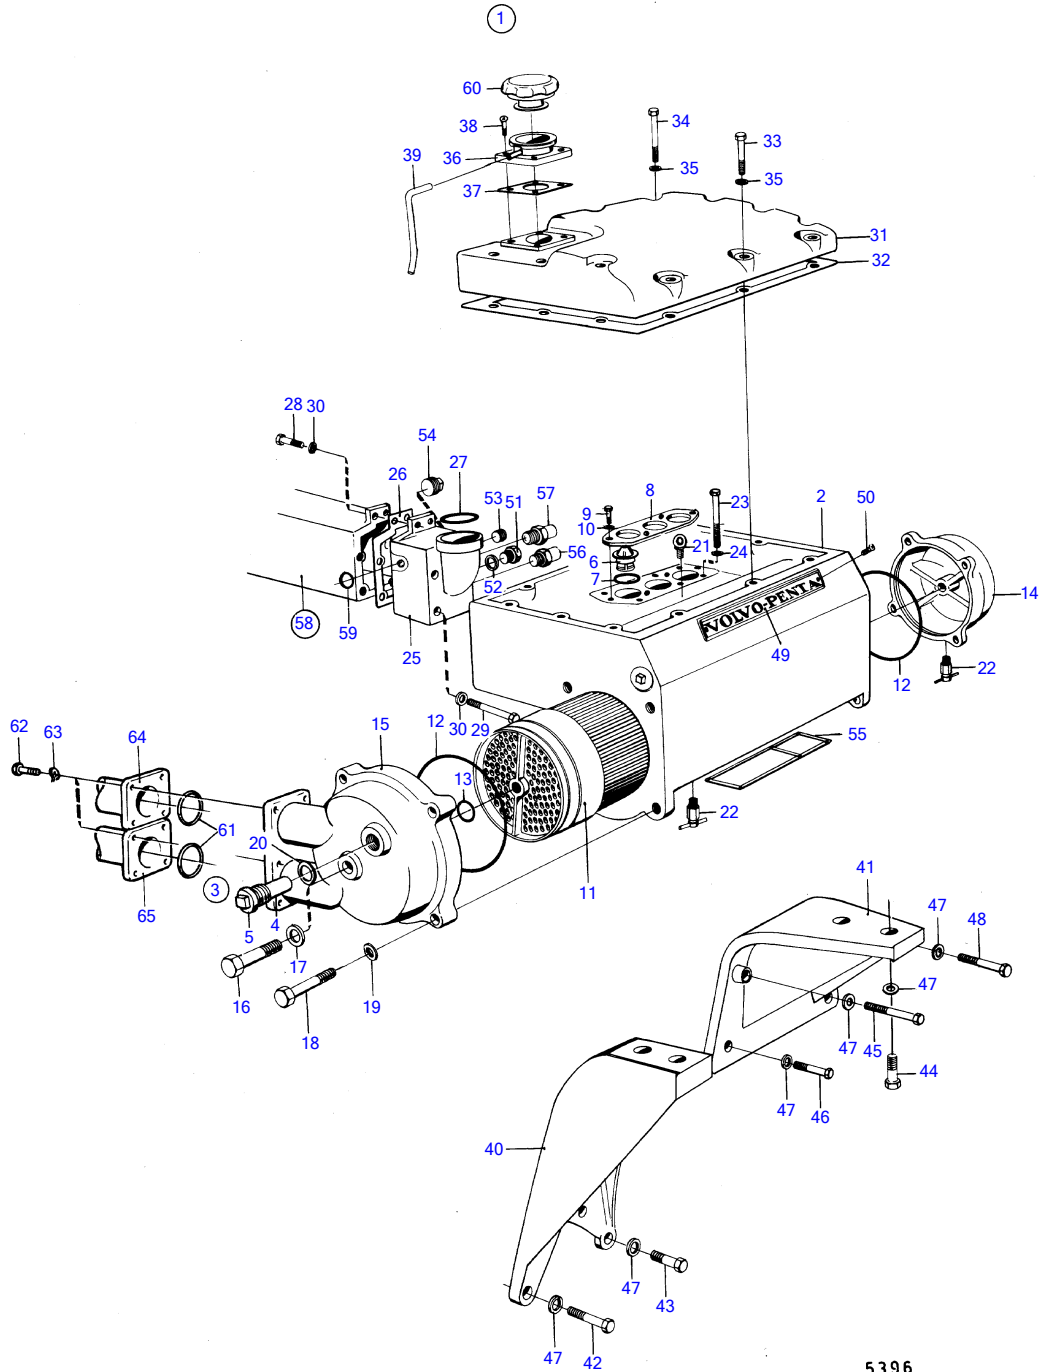

TAMD120B

TAMD120B

REF	PART NO.	QTY	DESCRIPTION	SEE SEC.	NOTES
1	(844102)	1	Heat exchanger		Obsolete part
2	822629	1	• Heat exchanger housi		
3	823661	4	• Zinc anode		(823660) repl by 823661
4	823661	4	• • Zinc anode		
5	823662	4	• • Plug		
6	1544297	2	• Thermostat		76°C (467014)
	824200	1	• Thermostat		Early type 70°
	1544389	1	• Thermostat		Late type 70°
7	416033	3	• Sealing ring		
8	822628	1	• Thermostat retainer		
9	942342	4	• Hexagon screw		
10	941670	4	• Washer		
11	822618	1	• Heat exchanger eleme		
12	925278	4	• O-ring		
13	955977	1	• O-ring		
14	822621	1	• End cover		
15	844040	1	• End cover		
16	955598	1	• Hexagon screw		
17	941912	1	• Spring washer		
18	955536	8	• Hexagon screw		
19	942336	8	• Spring washer		
20	836169	4	• Gasket		
21	(803311)	1	• Lifting eye		Obsolete part
22	949918	3	Shut-off cock		(82745)
23	959979	6	Hexagon screw		
24	942551	6	Washer		
25	822574	1	End cover		
26	822554	1	Gasket		
27	836746	1	Sealing ring		
28	955535	2	Hexagon screw		
29	942338	4	Hexagon screw		
30	942336	6	Spring washer		
31	844262	1	Cover		
32	822632	1	Gasket		
33	955536	6	Hexagon screw		
34	955538	4	Hexagon screw		
35	942336	10	Spring washer		
36	823580	1	Filler neck		
37	842137	1	Gasket		
38	950158	4	Cross recessed sunk		
39	192618	X	Hose		L=1000mm
40	(823036)	1	Bracket		Obsolete part
41	820730	1	Bracket		
42	955541	3	Hexagon screw		
43	955535	1	Hexagon screw		
44	940162	4	Hexagon screw		
45	940156	1	Hexagon screw		
46	955539	2	Hexagon screw		
47	942336	12	Spring washer		
48	955543	1	Hexagon screw		
49	820232	1	Sign		
50	950210	3	Cross recessed screw		
51	180761		Plug		Replaced by 1ea 1544389.
52	11996		Gasket		Replaced by 1ea 1544389.
53	952077		Plug		Replaced by 1ea 1544389.
54	190998	1	Plug		
55	423352	1	Gasket		
				14514	
56	837044	1	Temperature sensor		See group 3
57	822858	1	• Thermo monitor, alarm		See group 9
58	836841	1	Exhaust pipe	14492	
59	822575	6	Sealing ring	14492	
60	321973	1	Filler cap		