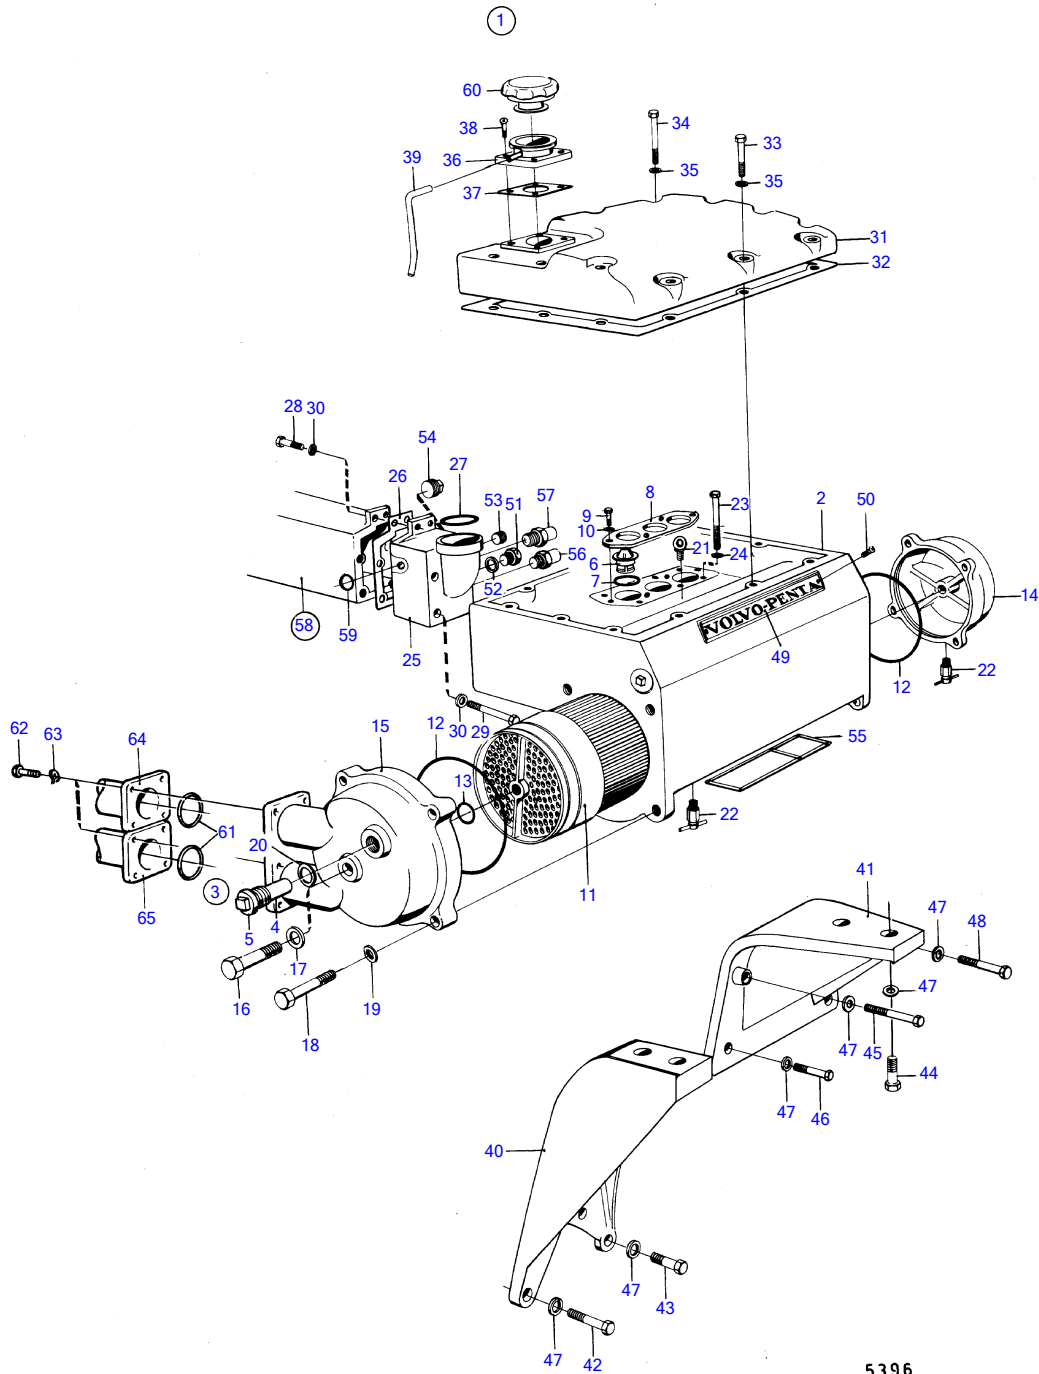

TAMD120B

5396

## TAMD120B

REF	PART NO.	QTY	DESCRIPTION	SEE SEC.	NOTES
1	(844102)	1	Heat exchanger		Obsolete part
2	822629	1	• Heat exchanger housi		
3	823661	4	• Zinc anode		(823660) repl by 823661
4	823661	4	• • Zinc anode		
5	823662	4	• • Plug		
6	1544297	2	• Thermostat		76°C (467014)
	824200	1	• Thermostat		Early type 70°
	1544389	1	• Thermostat		Late type 70°
7	416033	3	• Sealing ring		
8	822628	1	• Thermostat retainer		
9	942342	4	• Hexagon screw		
10	941670	4	• Washer		
11	822618	1	• Heat exchanger eleme		
12	925278	4	• O-ring		
13	955977	1	• O-ring		
14	822621	1	• End cover		
15	844040	1	• End cover		
16	955598	1	• Hexagon screw		
17	941912	1	• Spring washer		
18	955536	8	• Hexagon screw		
19	942336	8	• Spring washer		
20	836169	4	• Gasket		
21	(803311)	1	• Lifting eye		Obsolete part
22	949918	3	Shut-off cock		(82745)
23	959979	6	Hexagon screw		
24	942551	6	Washer		
25	822574	1	End cover		
26	822554	1	Gasket		
27	836746	1	Sealing ring		
28	955535	2	Hexagon screw		
29	942338	4	Hexagon screw		
30	942336	6	Spring washer		
31	844262	1	Cover		
32	822632	1	Gasket		
33	955536	6	Hexagon screw		
34	955538	4	Hexagon screw		
35	942336	10	Spring washer		
36	823580	1	Filler neck		
37	842137	1	Gasket		
38	950158	4	Cross recessed sunk		
39	192618	X	Hose		L=1000mm
40	(823036)	1	Bracket		Obsolete part
41	820730	1	Bracket		
42	955541	3	Hexagon screw		
43	955535	1	Hexagon screw		
44	940162	4	Hexagon screw		
45	940156	1	Hexagon screw		
46	955539	2	Hexagon screw		
47	942336	12	Spring washer		
48	955543	1	Hexagon screw		
49	820232	1	Sign		
50	950210	3	Cross recessed screw		
51	180761		Plug		Replaced by 1ea 1544389.
52	11996		Gasket		Replaced by 1ea 1544389.
53	952077		Plug		Replaced by 1ea 1544389.
54	190998	1	Plug		
55	423352	1	Gasket		
				14514	
56	837044	1	Temperature sensor		See group 3
57	822858	1	• Thermo monitor, alarm		See group 9
58	836841	1	Exhaust pipe	14492	
59	822575	6	Sealing ring	14492	
60	321973	1	Filler cap		