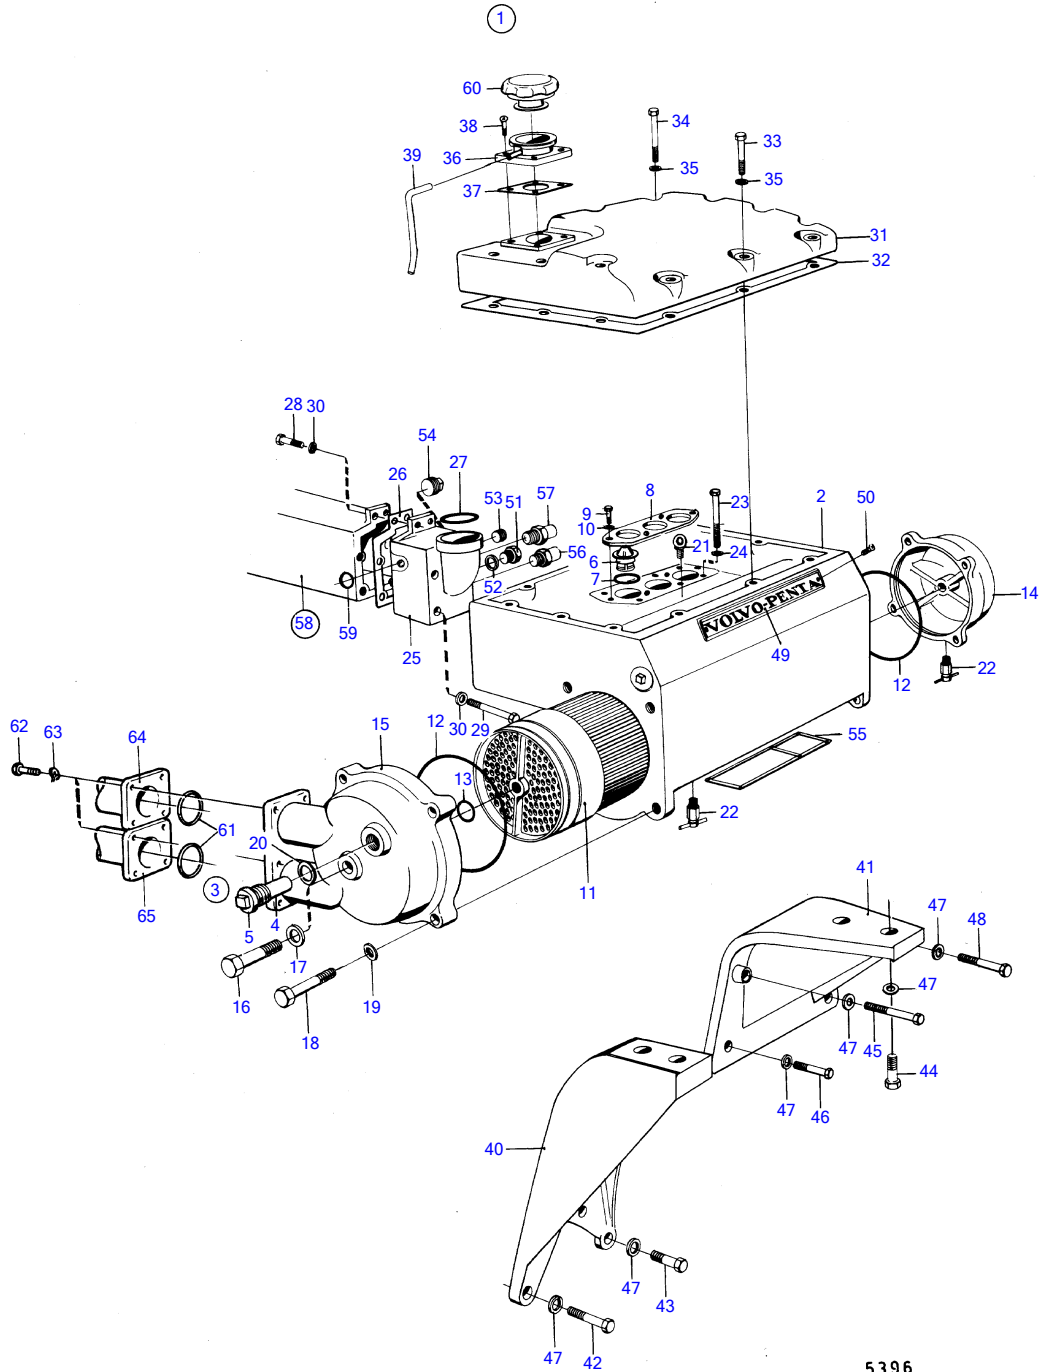

## TAMD120B

REF	PART NO.	QTY	DESCRIPTION	SEE SEC.	NOTES
1	(844102)	1	Heat exchanger		Obsolete part
2	822629	1	• Heat exchanger housi		
3	823661	4	• Zinc anode		(823660) repl by 823661
4	823661	4	• • Zinc anode		
5	823662	4	• • Plug		
6	1544297	2	• Thermostat		76°C (467014)
	824200	1	• Thermostat		Early type 70°
	1544389	1	• Thermostat		Late type 70°
7	416033	3	• Sealing ring		
8	822628	1	• Thermostat retainer		
9	942342	4	• Hexagon screw		
10	941670	4	• Washer		
11	822618	1	• Heat exchanger eleme		
12	925278	4	• O-ring		
13	955977	1	• O-ring		
14	822621	1	• End cover		
15	844040	1	• End cover		
16	955598	1	• Hexagon screw		
17	941912	1	• Spring washer		
18	955536	8	• Hexagon screw		
19	942336	8	• Spring washer		
20	836169	4	• Gasket		
21	(803311)	1	• Lifting eye		Obsolete part
22	949918	3	Shut-off cock		(82745)
23	959979	6	Hexagon screw		
24	942551	6	Washer		
25	822574	1	End cover		
26	822554	1	Gasket		
27	836746	1	Sealing ring		
28	955535	2	Hexagon screw		
29	942338	4	Hexagon screw		
30	942336	6	Spring washer		
31	844262	1	Cover		
32	822632	1	Gasket		
33	955536	6	Hexagon screw		
34	955538	4	Hexagon screw		
35	942336	10	Spring washer		
36	823580	1	Filler neck		
37	842137	1	Gasket		
38	950158	4	Cross recessed sunk		
39	192618	X	Hose		L=1000mm
40	(823036)	1	Bracket		Obsolete part
41	820730	1	Bracket		
42	955541	3	Hexagon screw		
43	955535	1	Hexagon screw		
44	940162	4	Hexagon screw		
45	940156	1	Hexagon screw		
46	955539	2	Hexagon screw		
47	942336	12	Spring washer		
48	955543	1	Hexagon screw		
49	820232	1	Sign		
50	950210	3	Cross recessed screw		
51	180761		Plug		Replaced by 1ea 1544389.
52	11996		Gasket		Replaced by 1ea 1544389.
53	952077		Plug		Replaced by 1ea 1544389.
54	190998	1	Plug		
55	423352	1	Gasket		
				14514	
56	837044	1	Temperature sensor		See group 3
57	822858	1	• Thermo monitor, alarm		See group 9
58	836841	1	Exhaust pipe	14492	
59	822575	6	Sealing ring	14492	
60	321973	1	Filler cap		