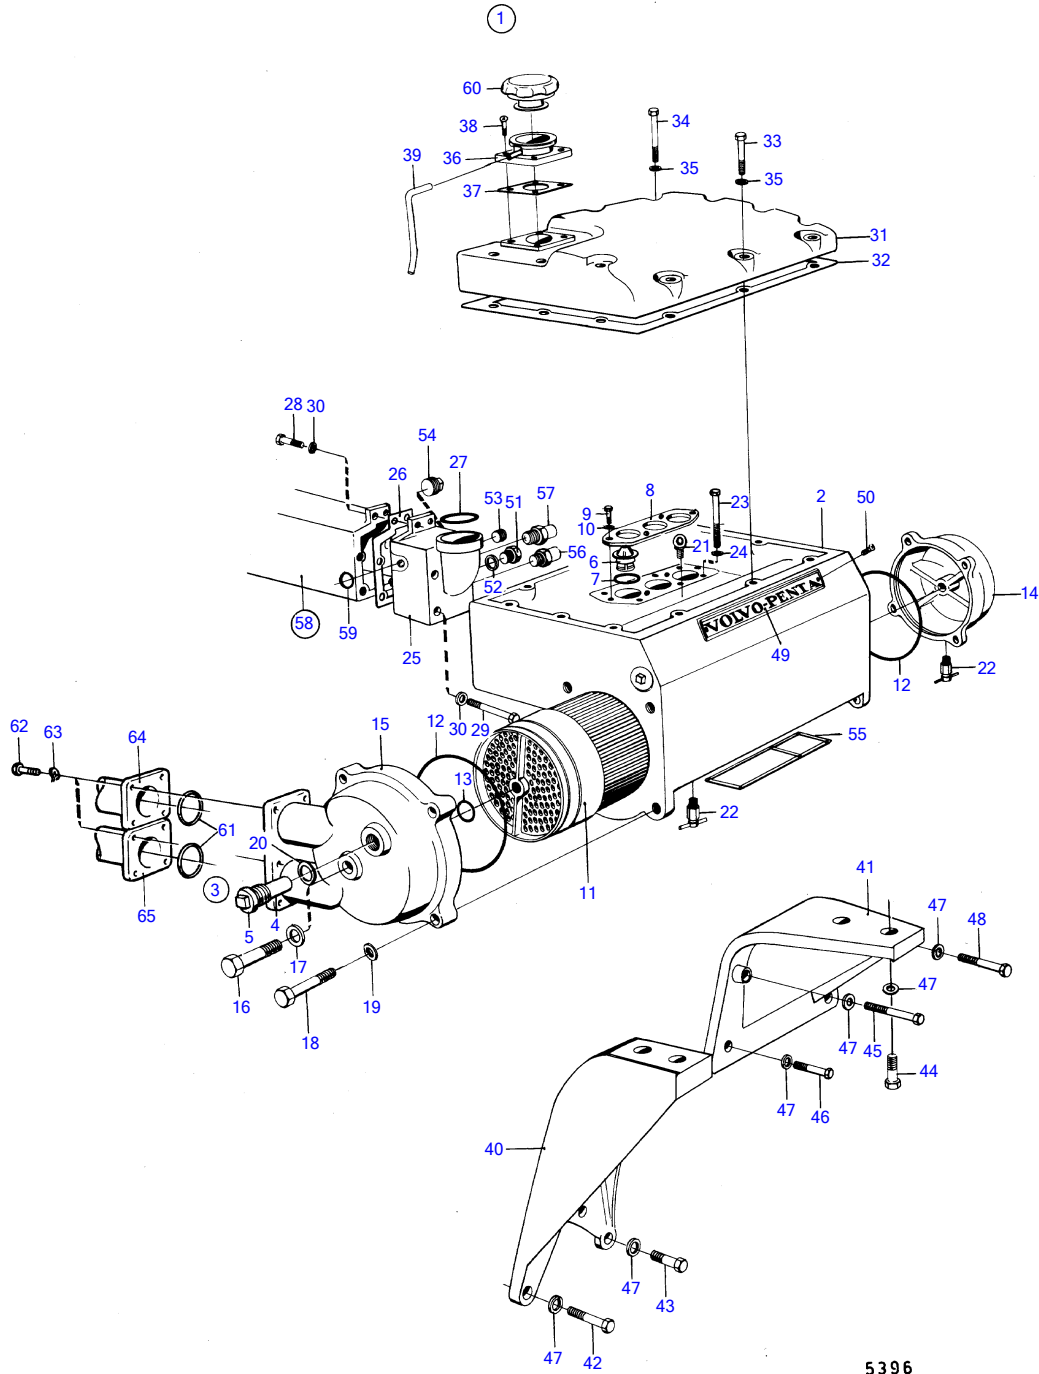

TAMD120B

5396

## TAMD120B

REF	PART NO.	QTY	DESCRIPTION	SEE SEC.	NOTES
1	(844102)	1	Heat exchanger		Obsolete part
2	822629	1	• Heat exchanger housi		
3	823661	4	• Zinc anode		(823660) repl by 823661
4	823661	4	• • Zinc anode		
5	823662	4	• • Plug		
6	1544297	2	• Thermostat		76°C (467014)
	824200	1	• Thermostat		Early type 70°
	1544389	1	• Thermostat		Late type 70°
7	416033	3	• Sealing ring		
8	822628	1	• Thermostat retainer		
9	942342	4	• Hexagon screw		
10	941670	4	• Washer		
11	822618	1	• Heat exchanger eleme		
12	925278	4	• O-ring		
13	955977	1	• O-ring		
14	822621	1	• End cover		
15	844040	1	• End cover		
16	955598	1	• Hexagon screw		
17	941912	1	• Spring washer		
18	955536	8	• Hexagon screw		
19	942336	8	• Spring washer		
20	836169	4	• Gasket		
21	(803311)	1	• Lifting eye		Obsolete part
22	949918	3	Shut-off cock		(82745)
23	959979	6	Hexagon screw		
24	942551	6	Washer		
25	822574	1	End cover		
26	822554	1	Gasket		
27	836746	1	Sealing ring		
28	955535	2	Hexagon screw		
29	942338	4	Hexagon screw		
30	942336	6	Spring washer		
31	844262	1	Cover		
32	822632	1	Gasket		
33	955536	6	Hexagon screw		
34	955538	4	Hexagon screw		
35	942336	10	Spring washer		
36	823580	1	Filler neck		
37	842137	1	Gasket		
38	950158	4	Cross recessed sunk		
39	192618	X	Hose		L=1000mm
40	(823036)	1	Bracket		Obsolete part
41	820730	1	Bracket		
42	955541	3	Hexagon screw		
43	955535	1	Hexagon screw		
44	940162	4	Hexagon screw		
45	940156	1	Hexagon screw		
46	955539	2	Hexagon screw		
47	942336	12	Spring washer		
48	955543	1	Hexagon screw		
49	820232	1	Sign		
50	950210	3	Cross recessed screw		
51	180761		Plug		Replaced by 1ea 1544389.
52	11996		Gasket		Replaced by 1ea 1544389.
53	952077		Plug		Replaced by 1ea 1544389.
54	190998	1	Plug		
55	423352	1	Gasket		
				14514	
56	837044	1	Temperature sensor		See group 3
57	822858	1	• Thermo monitor, alarm		See group 9
58	836841	1	Exhaust pipe	14492	
59	822575	6	Sealing ring	14492	
60	321973	1	Filler cap		