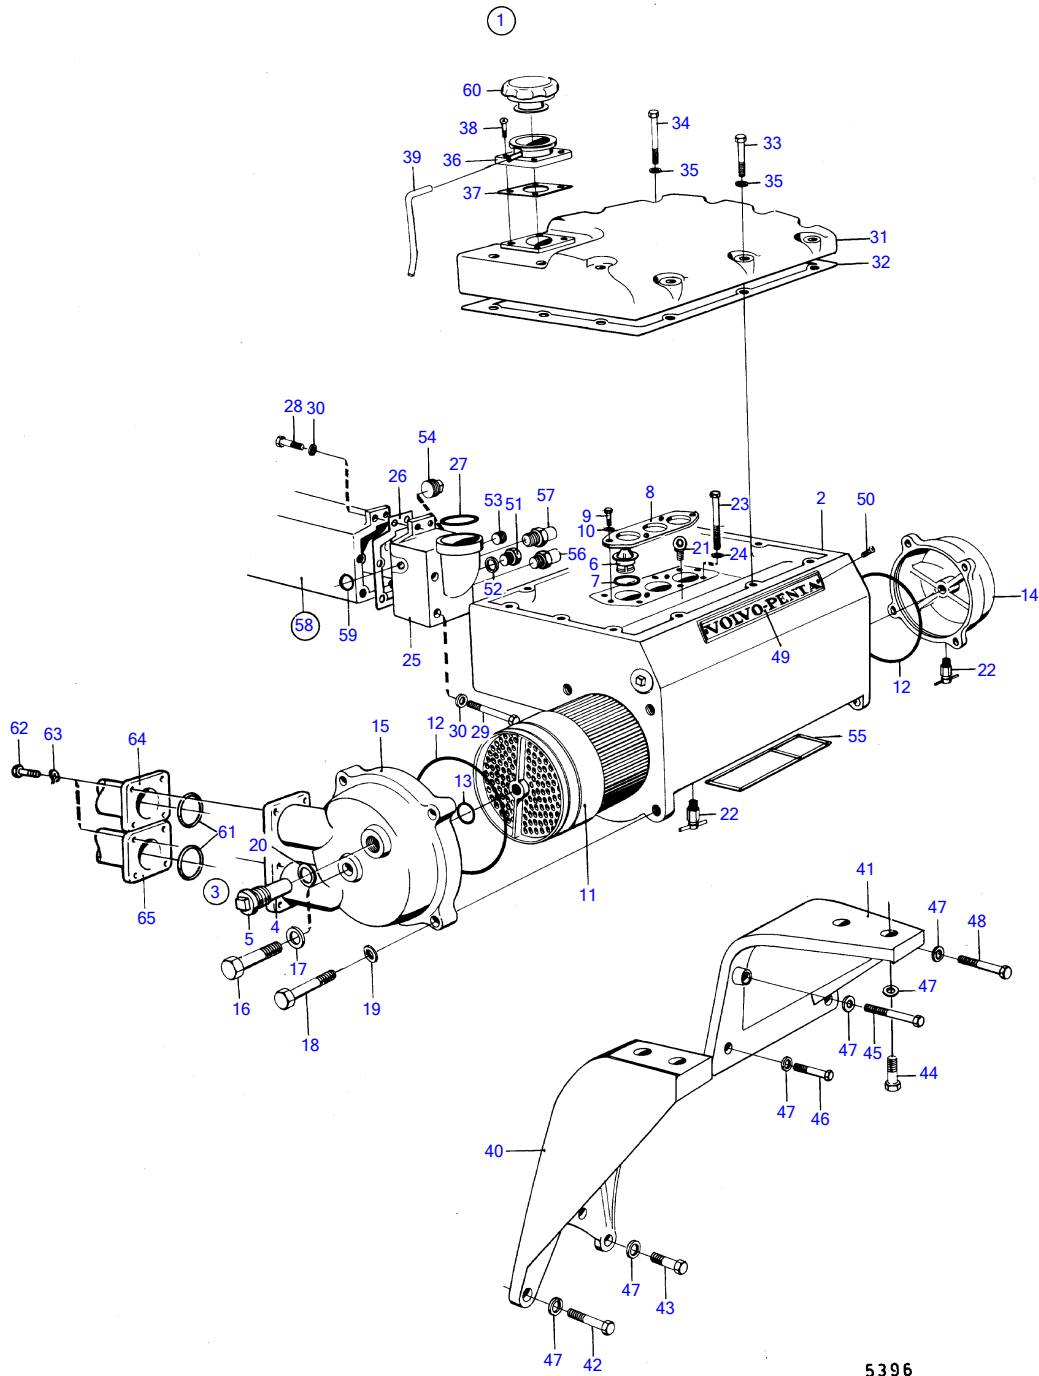

TAMD120B

5396

## TAMD120B

REF	PART NO.	QTY	DESCRIPTION	SEE SEC.	NOTES
1	(844102)	1	Heat exchanger		Obsolete part
2	822629	1	• Heat exchanger housi		
3	823661	4	• Zinc anode		(823660) repl by 823661
4	823661	4	• • Zinc anode		
5	823662	4	• • Plug		
6	1544297	2	• Thermostat		76°C (467014)
	824200	1	• Thermostat		Early type 70°
	1544389	1	• Thermostat		Late type 70°
7	416033	3	• Sealing ring		
8	822628	1	• Thermostat retainer		
9	942342	4	• Hexagon screw		
10	941670	4	• Washer		
11	822618	1	• Heat exchanger eleme		
12	925278	4	• O-ring		
13	955977	1	• O-ring		
14	822621	1	• End cover		
15	844040	1	• End cover		
16	955598	1	• Hexagon screw		
17	941912	1	• Spring washer		
18	955536	8	• Hexagon screw		
19	942336	8	• Spring washer		
20	836169	4	• Gasket		
21	(803311)	1	• Lifting eye		Obsolete part
22	949918	3	Shut-off cock		(82745)
23	959979	6	Hexagon screw		
24	942551	6	Washer		
25	822574	1	End cover		
26	822554	1	Gasket		
27	836746	1	Sealing ring		
28	955535	2	Hexagon screw		
29	942338	4	Hexagon screw		
30	942336	6	Spring washer		
31	844262	1	Cover		
32	822632	1	Gasket		
33	955536	6	Hexagon screw		
34	955538	4	Hexagon screw		
35	942336	10	Spring washer		
36	823580	1	Filler neck		
37	842137	1	Gasket		
38	950158	4	Cross recessed sunk		
39	192618	X	Hose		L=1000mm
40	(823036)	1	Bracket		Obsolete part
41	820730	1	Bracket		
42	955541	3	Hexagon screw		
43	955535	1	Hexagon screw		
44	940162	4	Hexagon screw		
45	940156	1	Hexagon screw		
46	955539	2	Hexagon screw		
47	942336	12	Spring washer		
48	955543	1	Hexagon screw		
49	820232	1	Sign		
50	950210	3	Cross recessed screw		
51	180761		Plug		Replaced by 1ea 1544389.
52	11996		Gasket		Replaced by 1ea 1544389.
53	952077		Plug		Replaced by 1ea 1544389.
54	190998	1	Plug		
55	423352	1	Gasket		
				14514	
56	837044	1	Temperature sensor		See group 3
57	822858	1	• Thermo monitor, alarm		See group 9
58	836841	1	Exhaust pipe	14492	
59	822575	6	Sealing ring	14492	
60	321973	1	Filler cap		