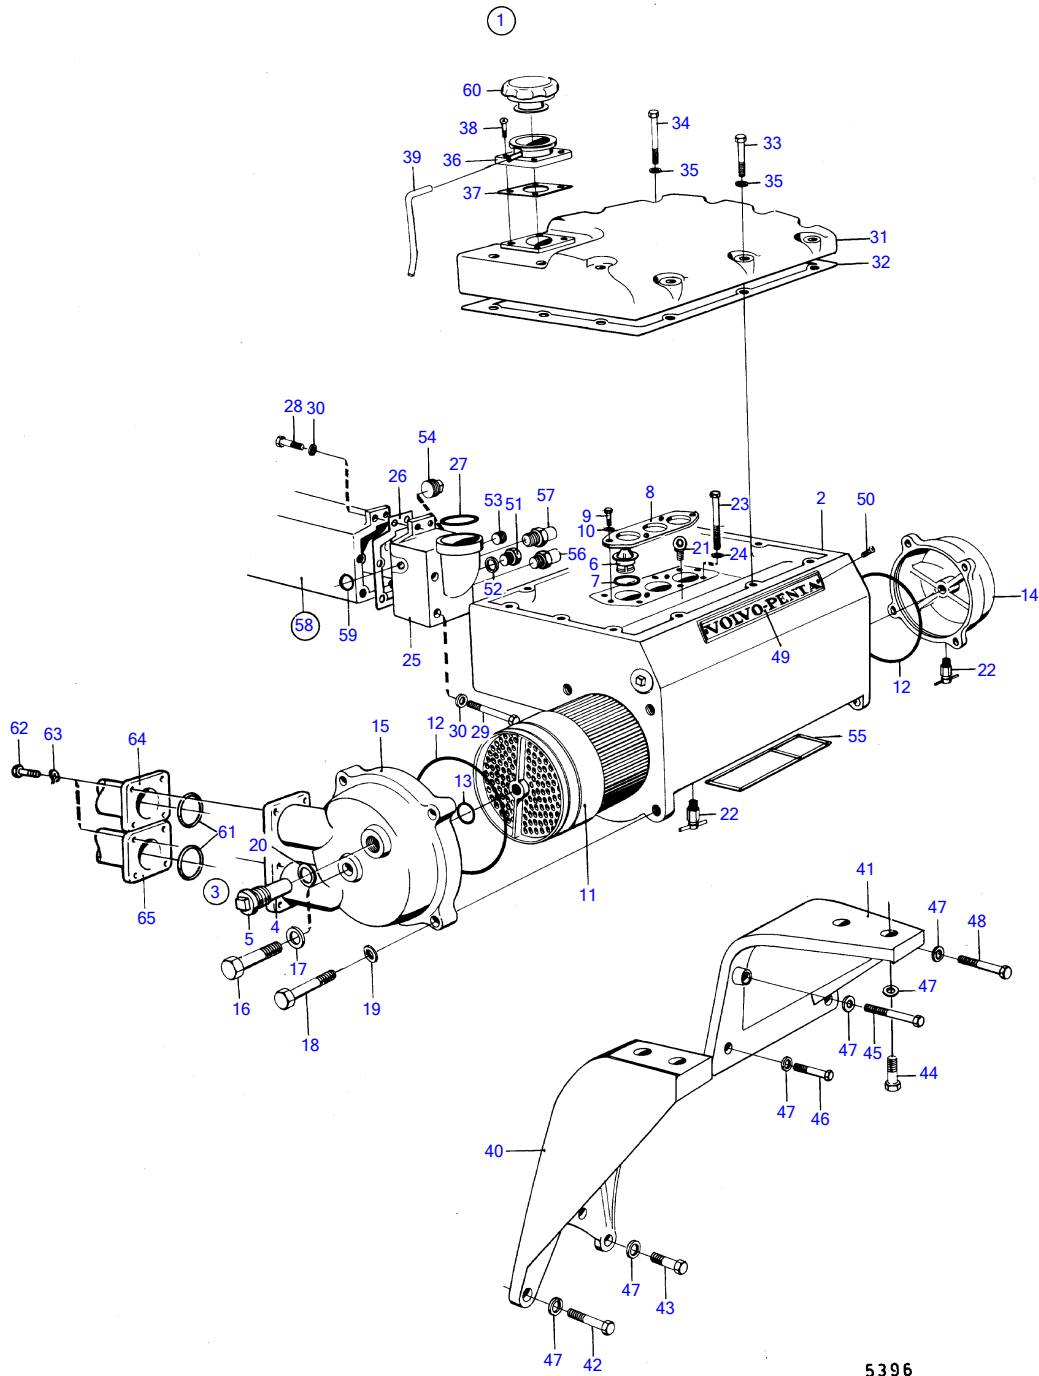

TAMD120B

5396

TAMD120B

REF	PART NO.	QTY	DESCRIPTION	SEE SEC.	NOTES
1	(844102)	1	Heat exchanger		Obsolete part
2	822629	1	• Heat exchanger housi		
3	823661	4	• Zinc anode		(823660) repl by 823661
4	823661	4	• • Zinc anode		
5	823662	4	• • Plug		
6	1544297	2	• Thermostat		76°C (467014)
	824200	1	• Thermostat		Early type 70°
	1544389	1	• Thermostat		Late type 70°
7	416033	3	• Sealing ring		
8	822628	1	• Thermostat retainer		
9	942342	4	• Hexagon screw		
10	941670	4	• Washer		
11	822618	1	• Heat exchanger eleme		
12	925278	4	• O-ring		
13	955977	1	• O-ring		
14	822621	1	• End cover		
15	844040	1	• End cover		
16	955598	1	• Hexagon screw		
17	941912	1	• Spring washer		
18	955536	8	• Hexagon screw		
19	942336	8	• Spring washer		
20	836169	4	• Gasket		
21	(803311)	1	• Lifting eye		Obsolete part
22	949918	3	Shut-off cock		(82745)
23	959979	6	Hexagon screw		
24	942551	6	Washer		
25	822574	1	End cover		
26	822554	1	Gasket		
27	836746	1	Sealing ring		
28	955535	2	Hexagon screw		
29	942338	4	Hexagon screw		
30	942336	6	Spring washer		
31	844262	1	Cover		
32	822632	1	Gasket		
33	955536	6	Hexagon screw		
34	955538	4	Hexagon screw		
35	942336	10	Spring washer		
36	823580	1	Filler neck		
37	842137	1	Gasket		
38	950158	4	Cross recessed sunk		
39	192618	X	Hose		L=1000mm
40	(823036)	1	Bracket		Obsolete part
41	820730	1	Bracket		
42	955541	3	Hexagon screw		
43	955535	1	Hexagon screw		
44	940162	4	Hexagon screw		
45	940156	1	Hexagon screw		
46	955539	2	Hexagon screw		
47	942336	12	Spring washer		
48	955543	1	Hexagon screw		
49	820232	1	Sign		
50	950210	3	Cross recessed screw		
51	180761		Plug		Replaced by 1ea 1544389.
52	11996		Gasket		Replaced by 1ea 1544389.
53	952077		Plug		Replaced by 1ea 1544389.
54	190998	1	Plug		
55	423352	1	Gasket		
				14514	
56	837044	1	Temperature sensor		See group 3
57	822858	1	• Thermo monitor, alarm		See group 9
58	836841	1	Exhaust pipe	14492	
59	822575	6	Sealing ring	14492	
60	321973	1	Filler cap		