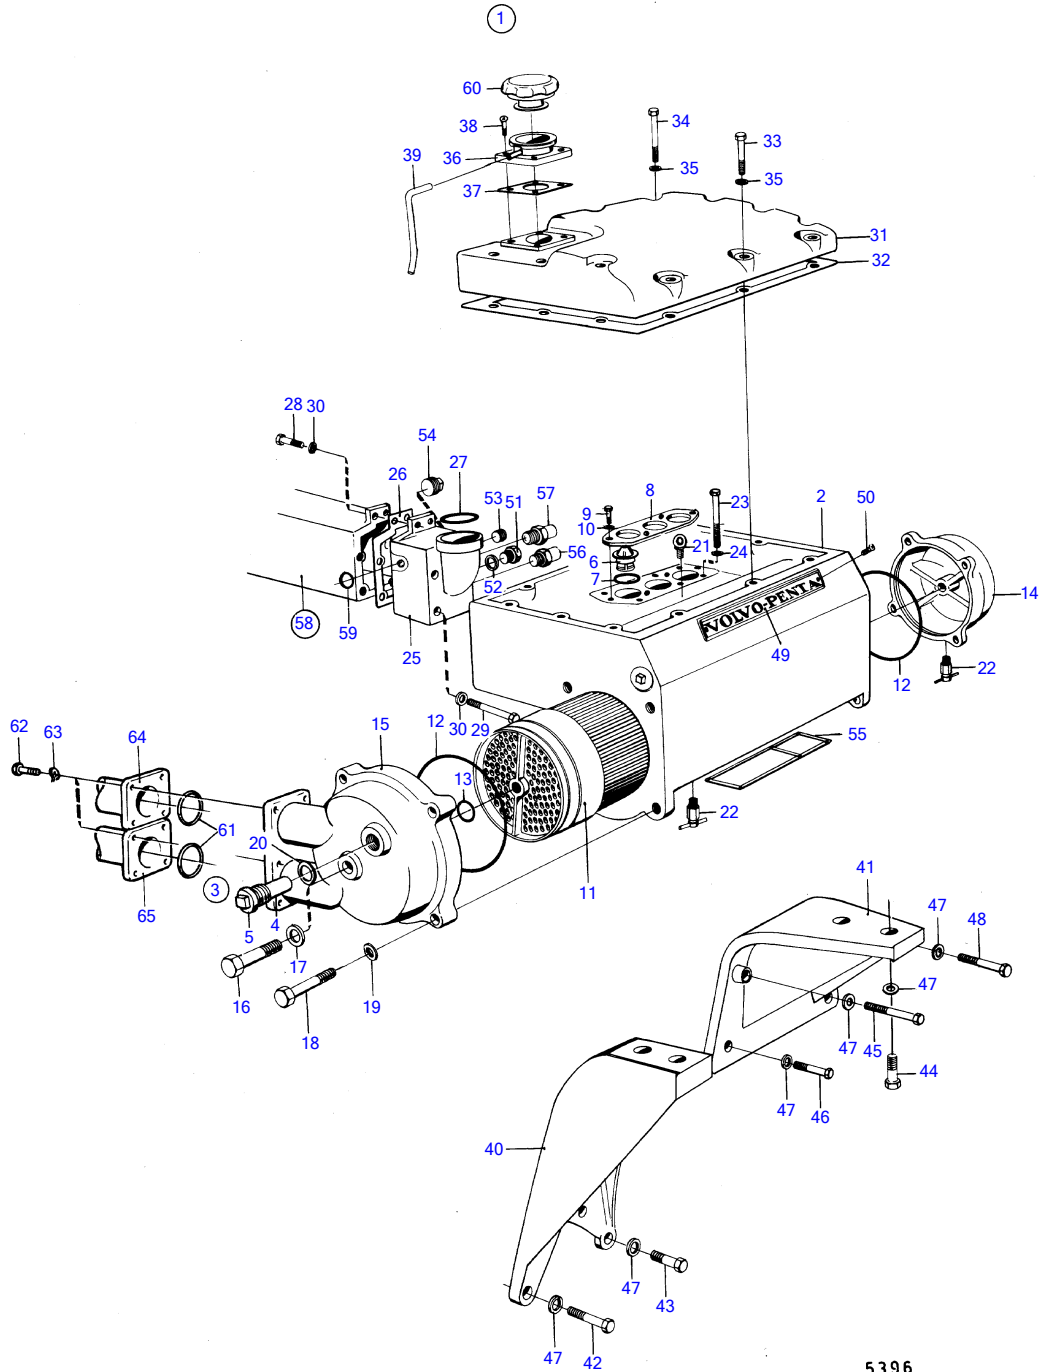

TAMD120B

5396

TAMD120B

REF	PART NO.	QTY	DESCRIPTION	SEE SEC.	NOTES
1	(844102)	1	Heat exchanger		Obsolete part
2	822629	1	• Heat exchanger housi		
3	823661	4	• Zinc anode		(823660) repl by 823661
4	823661	4	• • Zinc anode		
5	823662	4	• • Plug		
6	1544297	2	• Thermostat		76°C (467014)
	824200	1	• Thermostat		Early type 70°
	1544389	1	• Thermostat		Late type 70°
7	416033	3	• Sealing ring		
8	822628	1	• Thermostat retainer		
9	942342	4	• Hexagon screw		
10	941670	4	• Washer		
11	822618	1	• Heat exchanger eleme		
12	925278	4	• O-ring		
13	955977	1	• O-ring		
14	822621	1	• End cover		
15	844040	1	• End cover		
16	955598	1	• Hexagon screw		
17	941912	1	• Spring washer		
18	955536	8	• Hexagon screw		
19	942336	8	• Spring washer		
20	836169	4	• Gasket		
21	(803311)	1	• Lifting eye		Obsolete part
22	949918	3	Shut-off cock		(82745)
23	959979	6	Hexagon screw		
24	942551	6	Washer		
25	822574	1	End cover		
26	822554	1	Gasket		
27	836746	1	Sealing ring		
28	955535	2	Hexagon screw		
29	942338	4	Hexagon screw		
30	942336	6	Spring washer		
31	844262	1	Cover		
32	822632	1	Gasket		
33	955536	6	Hexagon screw		
34	955538	4	Hexagon screw		
35	942336	10	Spring washer		
36	823580	1	Filler neck		
37	842137	1	Gasket		
38	950158	4	Cross recessed sunk		
39	192618	X	Hose		L=1000mm
40	(823036)	1	Bracket		Obsolete part
41	820730	1	Bracket		
42	955541	3	Hexagon screw		
43	955535	1	Hexagon screw		
44	940162	4	Hexagon screw		
45	940156	1	Hexagon screw		
46	955539	2	Hexagon screw		
47	942336	12	Spring washer		
48	955543	1	Hexagon screw		
49	820232	1	Sign		
50	950210	3	Cross recessed screw		
51	180761		Plug		Replaced by 1ea 1544389.
52	11996		Gasket		Replaced by 1ea 1544389.
53	952077		Plug		Replaced by 1ea 1544389.
54	190998	1	Plug		
55	423352	1	Gasket		
				14514	
56	837044	1	Temperature sensor		See group 3
57	822858	1	• Thermo monitor, alarm		See group 9
58	836841	1	Exhaust pipe	14492	
59	822575	6	Sealing ring	14492	
60	321973	1	Filler cap		