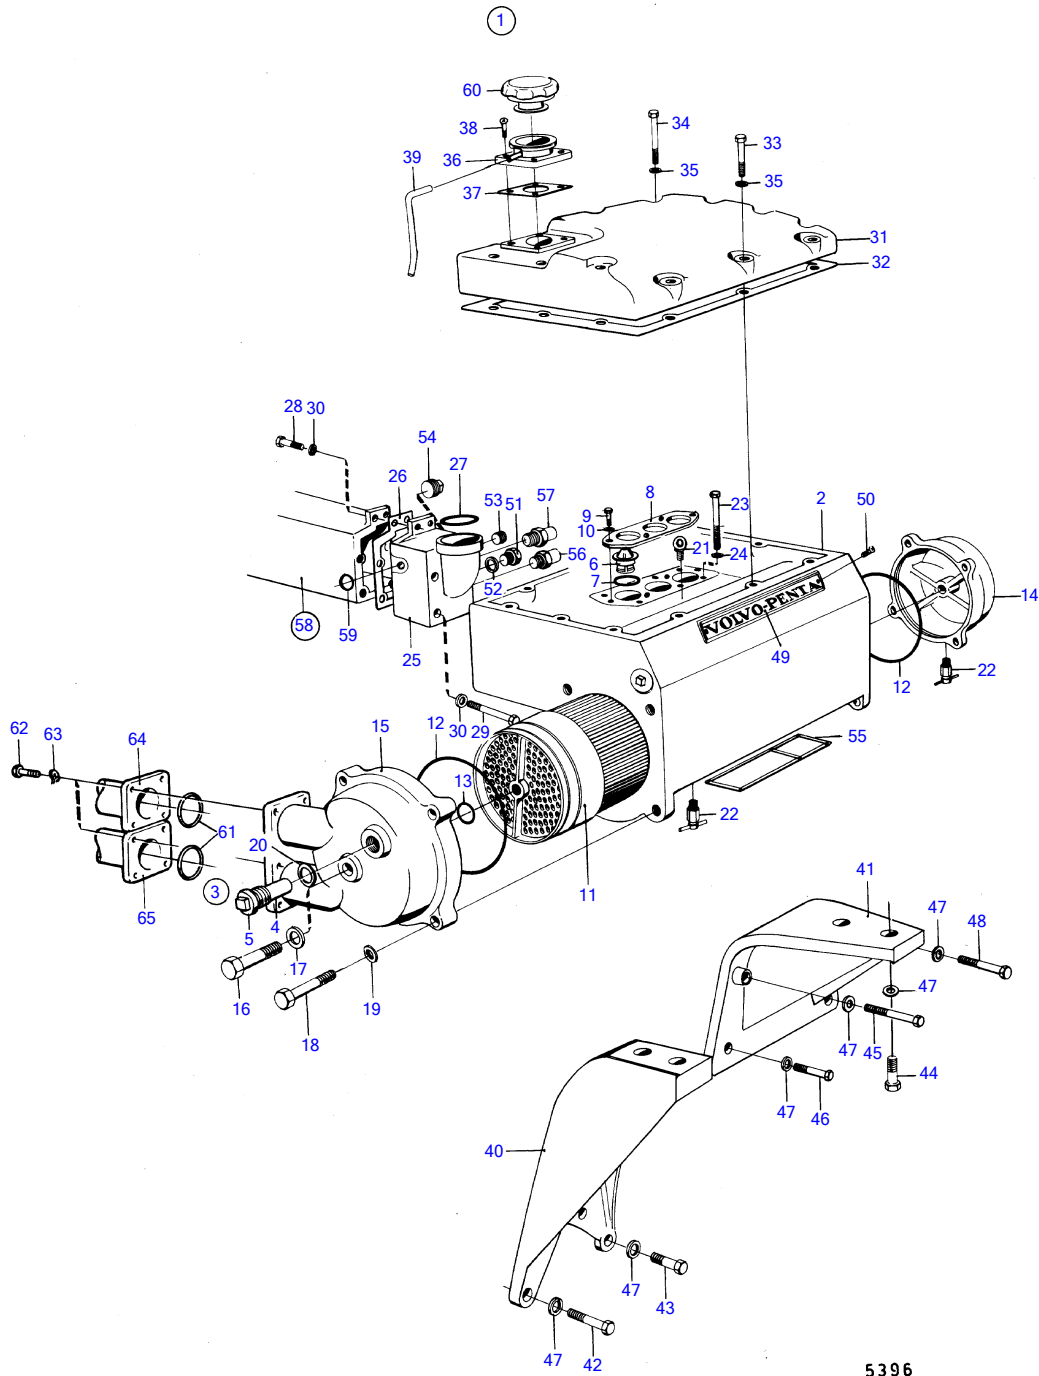

TAMD120B

TAMD120B

REF	PART NO.	QTY	DESCRIPTION	SEE SEC.	NOTES
1	(844102)	1	Heat exchanger		Obsolete part
2	822629	1	• Heat exchanger housi		
3	823661	4	• Zinc anode		(823660) repl by 823661
4	823661	4	• • Zinc anode		
5	823662	4	• • Plug		
6	1544297	2	• Thermostat		76°C (467014)
	824200	1	• Thermostat		Early type 70°
	1544389	1	• Thermostat		Late type 70°
7	416033	3	• Sealing ring		
8	822628	1	• Thermostat retainer		
9	942342	4	• Hexagon screw		
10	941670	4	• Washer		
11	822618	1	• Heat exchanger eleme		
12	925278	4	• O-ring		
13	955977	1	• O-ring		
14	822621	1	• End cover		
15	844040	1	• End cover		
16	955598	1	• Hexagon screw		
17	941912	1	• Spring washer		
18	955536	8	• Hexagon screw		
19	942336	8	• Spring washer		
20	836169	4	• Gasket		
21	(803311)	1	• Lifting eye		Obsolete part
22	949918	3	Shut-off cock		(82745)
23	959979	6	Hexagon screw		
24	942551	6	Washer		
25	822574	1	End cover		
26	822554	1	Gasket		
27	836746	1	Sealing ring		
28	955535	2	Hexagon screw		
29	942338	4	Hexagon screw		
30	942336	6	Spring washer		
31	844262	1	Cover		
32	822632	1	Gasket		
33	955536	6	Hexagon screw		
34	955538	4	Hexagon screw		
35	942336	10	Spring washer		
36	823580	1	Filler neck		
37	842137	1	Gasket		
38	950158	4	Cross recessed sunk		
39	192618	X	Hose		L=1000mm
40	(823036)	1	Bracket		Obsolete part
41	820730	1	Bracket		
42	955541	3	Hexagon screw		
43	955535	1	Hexagon screw		
44	940162	4	Hexagon screw		
45	940156	1	Hexagon screw		
46	955539	2	Hexagon screw		
47	942336	12	Spring washer		
48	955543	1	Hexagon screw		
49	820232	1	Sign		
50	950210	3	Cross recessed screw		
51	180761		Plug		Replaced by 1ea 1544389.
52	11996		Gasket		Replaced by 1ea 1544389.
53	952077		Plug		Replaced by 1ea 1544389.
54	190998	1	Plug		
55	423352	1	Gasket		
				14514	
56	837044	1	Temperature sensor		See group 3
57	822858	1	• Thermo monitor, alarm		See group 9
58	836841	1	Exhaust pipe	14492	
59	822575	6	Sealing ring	14492	
60	321973	1	Filler cap		