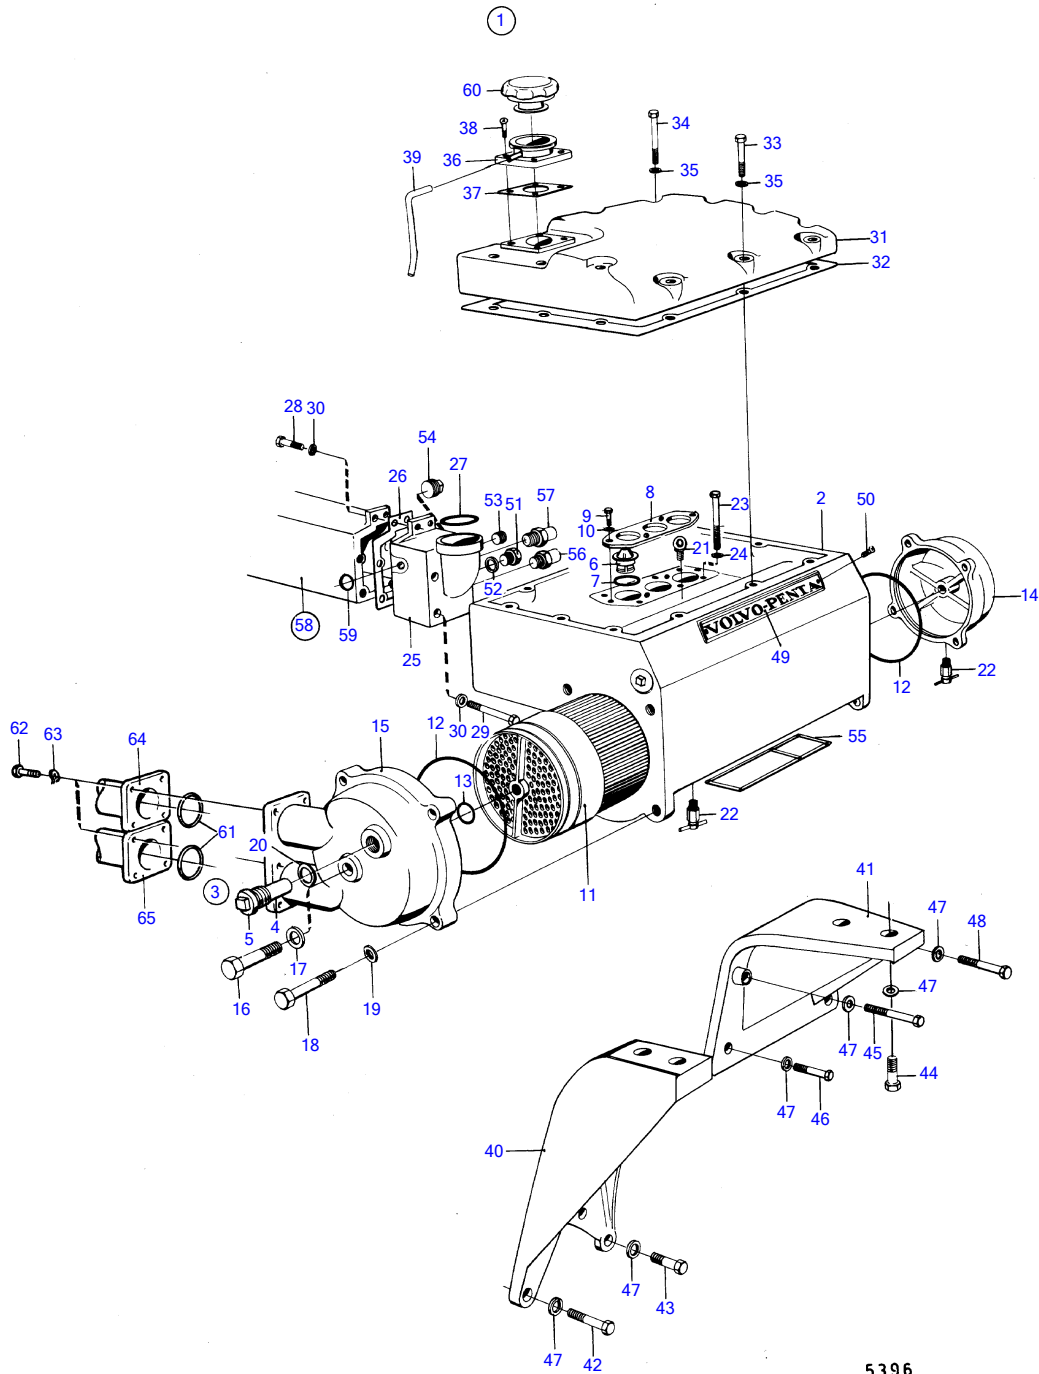

TAMD120B

5396

TAMD120B

REF	PART NO.	QTY	DESCRIPTION	SEE SEC.	NOTES
1	(844102)	1	Heat exchanger		Obsolete part
2	822629	1	• Heat exchanger housi		
3	823661	4	• Zinc anode		(823660) repl by 823661
4	823661	4	• • Zinc anode		
5	823662	4	• • Plug		
6	1544297	2	• Thermostat		76°C (467014)
	824200	1	• Thermostat		Early type 70°
	1544389	1	• Thermostat		Late type 70°
7	416033	3	• Sealing ring		
8	822628	1	• Thermostat retainer		
9	942342	4	• Hexagon screw		
10	941670	4	• Washer		
11	822618	1	• Heat exchanger eleme		
12	925278	4	• O-ring		
13	955977	1	• O-ring		
14	822621	1	• End cover		
15	844040	1	• End cover		
16	955598	1	• Hexagon screw		
17	941912	1	• Spring washer		
18	955536	8	• Hexagon screw		
19	942336	8	• Spring washer		
20	836169	4	• Gasket		
21	(803311)	1	• Lifting eye		Obsolete part
22	949918	3	Shut-off cock		(82745)
23	959979	6	Hexagon screw		
24	942551	6	Washer		
25	822574	1	End cover		
26	822554	1	Gasket		
27	836746	1	Sealing ring		
28	955535	2	Hexagon screw		
29	942338	4	Hexagon screw		
30	942336	6	Spring washer		
31	844262	1	Cover		
32	822632	1	Gasket		
33	955536	6	Hexagon screw		
34	955538	4	Hexagon screw		
35	942336	10	Spring washer		
36	823580	1	Filler neck		
37	842137	1	Gasket		
38	950158	4	Cross recessed sunk		
39	192618	X	Hose		L=1000mm
40	(823036)	1	Bracket		Obsolete part
41	820730	1	Bracket		
42	955541	3	Hexagon screw		
43	955535	1	Hexagon screw		
44	940162	4	Hexagon screw		
45	940156	1	Hexagon screw		
46	955539	2	Hexagon screw		
47	942336	12	Spring washer		
48	955543	1	Hexagon screw		
49	820232	1	Sign		
50	950210	3	Cross recessed screw		
51	180761		Plug		Replaced by 1ea 1544389.
52	11996		Gasket		Replaced by 1ea 1544389.
53	952077		Plug		Replaced by 1ea 1544389.
54	190998	1	Plug		
55	423352	1	Gasket		
				14514	
56	837044	1	Temperature sensor		See group 3
57	822858	1	• Thermo monitor, alarm		See group 9
58	836841	1	Exhaust pipe	14492	
59	822575	6	Sealing ring	14492	
60	321973	1	Filler cap		