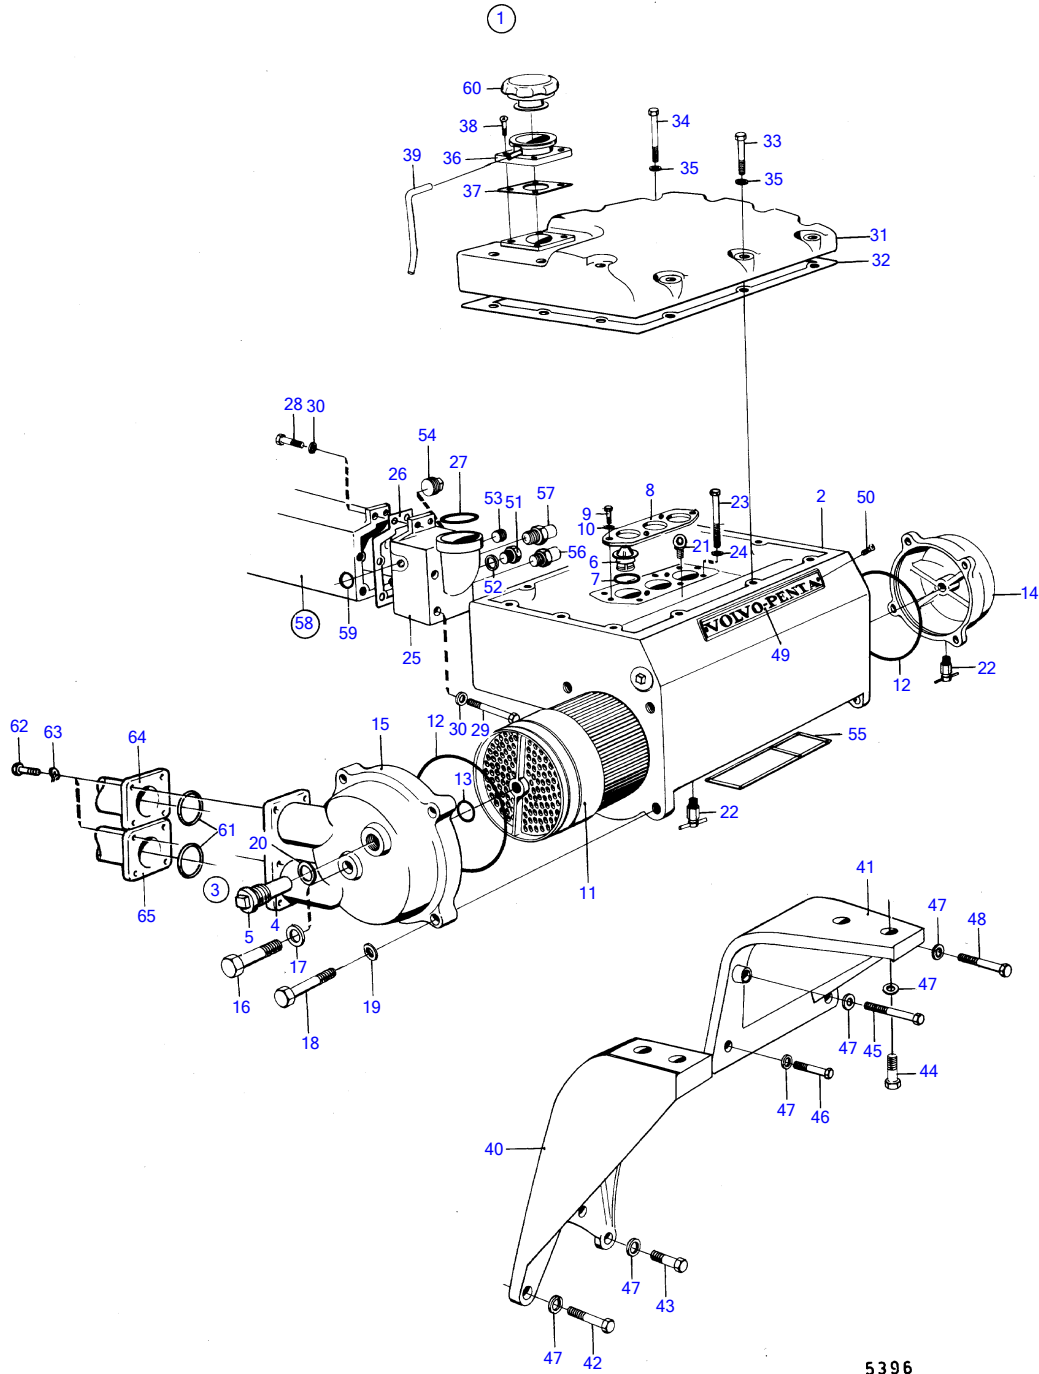

TAMD120B

TAMD120B

REF	PART NO.	QTY	DESCRIPTION	SEE SEC.	NOTES
1	(844102)	1	Heat exchanger		Obsolete part
2	822629	1	• Heat exchanger housi		
3	823661	4	• Zinc anode		(823660) repl by 823661
4	823661	4	• • Zinc anode		
5	823662	4	• • Plug		
6	1544297	2	• Thermostat		76°C (467014)
	824200	1	• Thermostat		Early type 70°
	1544389	1	• Thermostat		Late type 70°
7	416033	3	• Sealing ring		
8	822628	1	• Thermostat retainer		
9	942342	4	• Hexagon screw		
10	941670	4	• Washer		
11	822618	1	• Heat exchanger eleme		
12	925278	4	• O-ring		
13	955977	1	• O-ring		
14	822621	1	• End cover		
15	844040	1	• End cover		
16	955598	1	• Hexagon screw		
17	941912	1	• Spring washer		
18	955536	8	• Hexagon screw		
19	942336	8	• Spring washer		
20	836169	4	• Gasket		
21	(803311)	1	• Lifting eye		Obsolete part
22	949918	3	Shut-off cock		(82745)
23	959979	6	Hexagon screw		
24	942551	6	Washer		
25	822574	1	End cover		
26	822554	1	Gasket		
27	836746	1	Sealing ring		
28	955535	2	Hexagon screw		
29	942338	4	Hexagon screw		
30	942336	6	Spring washer		
31	844262	1	Cover		
32	822632	1	Gasket		
33	955536	6	Hexagon screw		
34	955538	4	Hexagon screw		
35	942336	10	Spring washer		
36	823580	1	Filler neck		
37	842137	1	Gasket		
38	950158	4	Cross recessed sunk		
39	192618	X	Hose		L=1000mm
40	(823036)	1	Bracket		Obsolete part
41	820730	1	Bracket		
42	955541	3	Hexagon screw		
43	955535	1	Hexagon screw		
44	940162	4	Hexagon screw		
45	940156	1	Hexagon screw		
46	955539	2	Hexagon screw		
47	942336	12	Spring washer		
48	955543	1	Hexagon screw		
49	820232	1	Sign		
50	950210	3	Cross recessed screw		
51	180761		Plug		Replaced by 1ea 1544389.
52	11996		Gasket		Replaced by 1ea 1544389.
53	952077		Plug		Replaced by 1ea 1544389.
54	190998	1	Plug		
55	423352	1	Gasket		
				14514	
56	837044	1	Temperature sensor		See group 3
57	822858	1	• Thermo monitor, alarm		See group 9
58	836841	1	Exhaust pipe	14492	
59	822575	6	Sealing ring	14492	
60	321973	1	Filler cap		