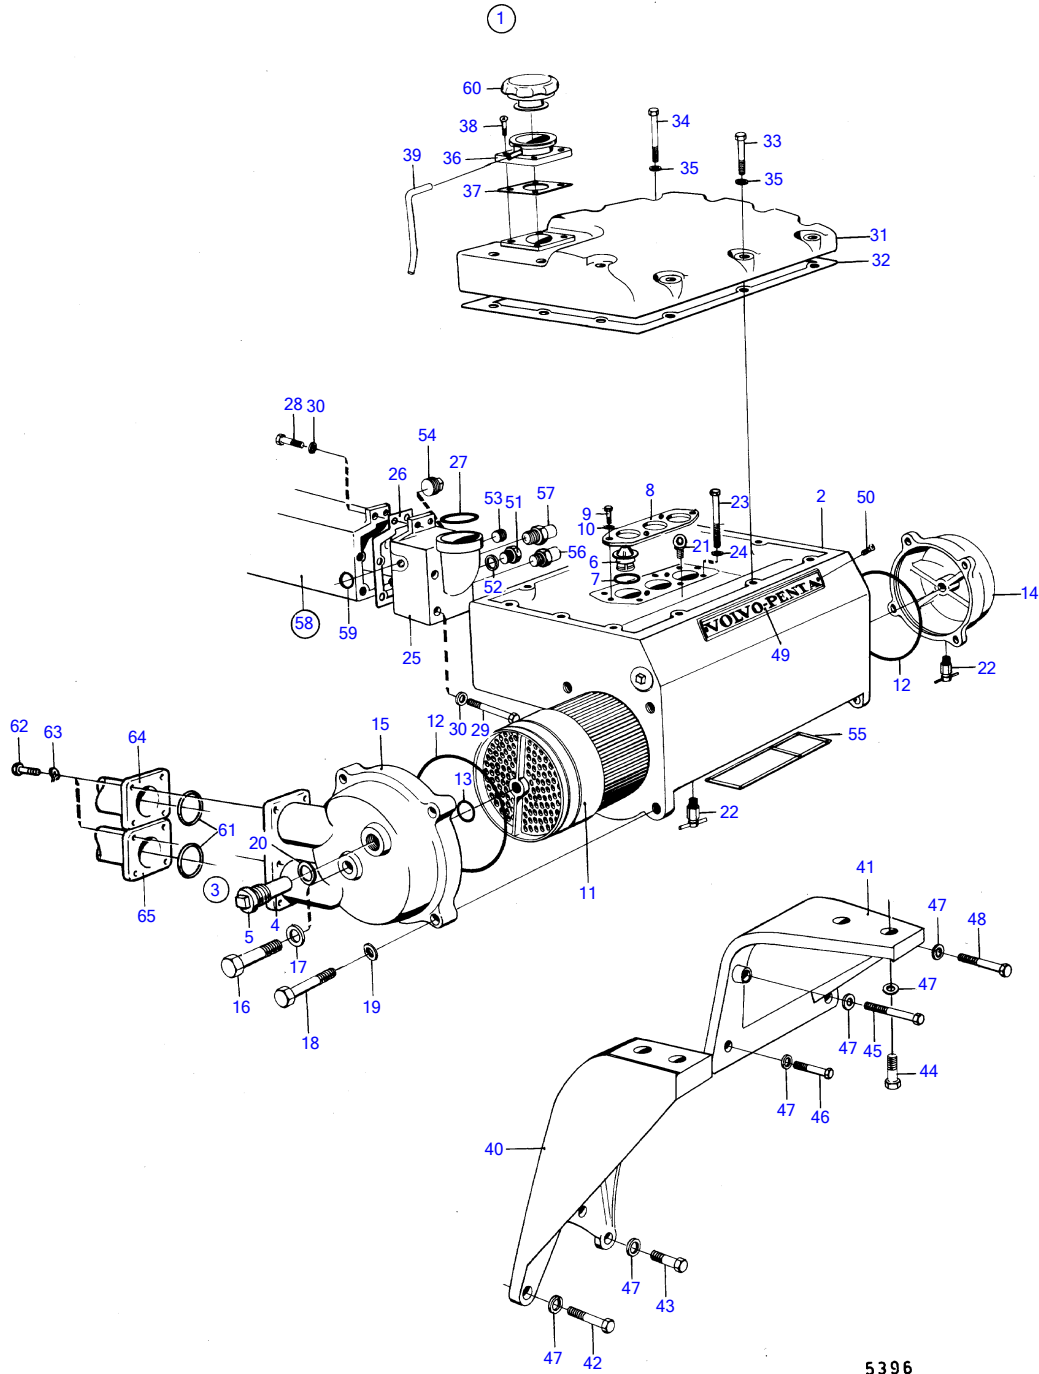

TAMD120B

5396

TAMD120B

REF	PART NO.	QTY	DESCRIPTION	SEE SEC.	NOTES
1	(844102)	1	Heat exchanger		Obsolete part
2	822629	1	• Heat exchanger housi		
3	823661	4	• Zinc anode		(823660) repl by 823661
4	823661	4	• • Zinc anode		
5	823662	4	• • Plug		
6	1544297	2	• Thermostat		76°C (467014)
	824200	1	• Thermostat		Early type 70°
	1544389	1	• Thermostat		Late type 70°
7	416033	3	• Sealing ring		
8	822628	1	• Thermostat retainer		
9	942342	4	• Hexagon screw		
10	941670	4	• Washer		
11	822618	1	• Heat exchanger eleme		
12	925278	4	• O-ring		
13	955977	1	• O-ring		
14	822621	1	• End cover		
15	844040	1	• End cover		
16	955598	1	• Hexagon screw		
17	941912	1	• Spring washer		
18	955536	8	• Hexagon screw		
19	942336	8	• Spring washer		
20	836169	4	• Gasket		
21	(803311)	1	• Lifting eye		Obsolete part
22	949918	3	Shut-off cock		(82745)
23	959979	6	Hexagon screw		
24	942551	6	Washer		
25	822574	1	End cover		
26	822554	1	Gasket		
27	836746	1	Sealing ring		
28	955535	2	Hexagon screw		
29	942338	4	Hexagon screw		
30	942336	6	Spring washer		
31	844262	1	Cover		
32	822632	1	Gasket		
33	955536	6	Hexagon screw		
34	955538	4	Hexagon screw		
35	942336	10	Spring washer		
36	823580	1	Filler neck		
37	842137	1	Gasket		
38	950158	4	Cross recessed sunk		
39	192618	X	Hose		L=1000mm
40	(823036)	1	Bracket		Obsolete part
41	820730	1	Bracket		
42	955541	3	Hexagon screw		
43	955535	1	Hexagon screw		
44	940162	4	Hexagon screw		
45	940156	1	Hexagon screw		
46	955539	2	Hexagon screw		
47	942336	12	Spring washer		
48	955543	1	Hexagon screw		
49	820232	1	Sign		
50	950210	3	Cross recessed screw		
51	180761		Plug		Replaced by 1ea 1544389.
52	11996		Gasket		Replaced by 1ea 1544389.
53	952077		Plug		Replaced by 1ea 1544389.
54	190998	1	Plug		
55	423352	1	Gasket		
				14514	
56	837044	1	Temperature sensor		See group 3
57	822858	1	• Thermo monitor, alarm		See group 9
58	836841	1	Exhaust pipe	14492	
59	822575	6	Sealing ring	14492	
60	321973	1	Filler cap		