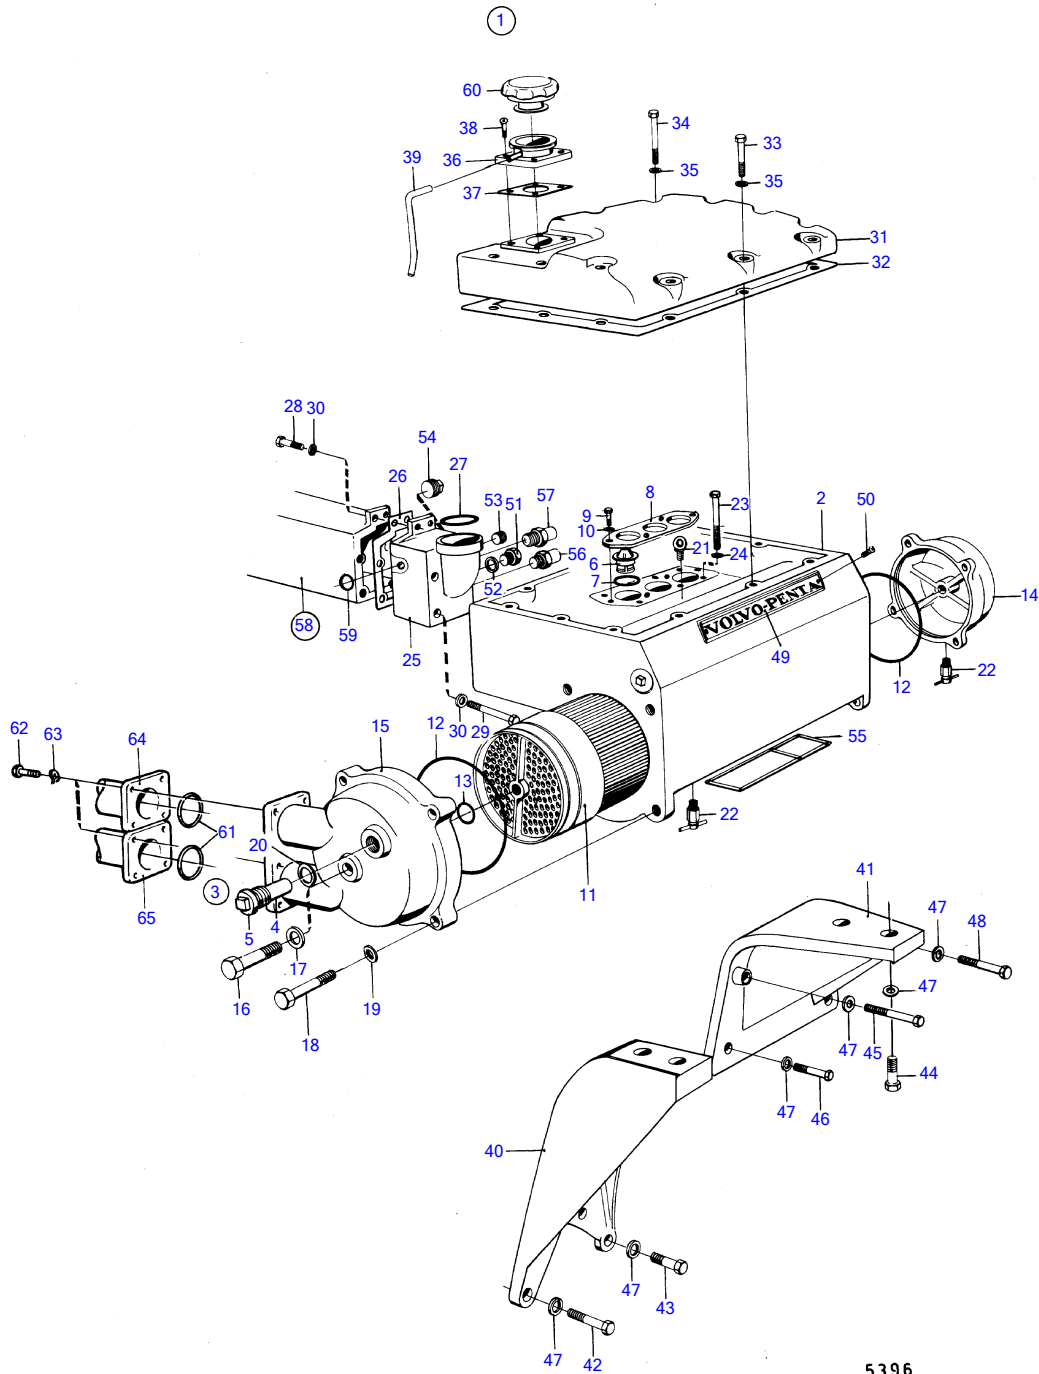

TAMD120B

5396

TAMD120B

REF	PART NO.	QTY	DESCRIPTION	SEE SEC.	NOTES
1	(844102)	1	Heat exchanger		Obsolete part
2	822629	1	• Heat exchanger housi		
3	823661	4	• Zinc anode		(823660) repl by 823661
4	823661	4	• • Zinc anode		
5	823662	4	• • Plug		
6	1544297	2	• Thermostat		76°C (467014)
	824200	1	• Thermostat		Early type 70°
	1544389	1	• Thermostat		Late type 70°
7	416033	3	• Sealing ring		
8	822628	1	• Thermostat retainer		
9	942342	4	• Hexagon screw		
10	941670	4	• Washer		
11	822618	1	• Heat exchanger eleme		
12	925278	4	• O-ring		
13	955977	1	• O-ring		
14	822621	1	• End cover		
15	844040	1	• End cover		
16	955598	1	• Hexagon screw		
17	941912	1	• Spring washer		
18	955536	8	• Hexagon screw		
19	942336	8	• Spring washer		
20	836169	4	• Gasket		
21	(803311)	1	• Lifting eye		Obsolete part
22	949918	3	Shut-off cock		(82745)
23	959979	6	Hexagon screw		
24	942551	6	Washer		
25	822574	1	End cover		
26	822554	1	Gasket		
27	836746	1	Sealing ring		
28	955535	2	Hexagon screw		
29	942338	4	Hexagon screw		
30	942336	6	Spring washer		
31	844262	1	Cover		
32	822632	1	Gasket		
33	955536	6	Hexagon screw		
34	955538	4	Hexagon screw		
35	942336	10	Spring washer		
36	823580	1	Filler neck		
37	842137	1	Gasket		
38	950158	4	Cross recessed sunk		
39	192618	X	Hose		L=1000mm
40	(823036)	1	Bracket		Obsolete part
41	820730	1	Bracket		
42	955541	3	Hexagon screw		
43	955535	1	Hexagon screw		
44	940162	4	Hexagon screw		
45	940156	1	Hexagon screw		
46	955539	2	Hexagon screw		
47	942336	12	Spring washer		
48	955543	1	Hexagon screw		
49	820232	1	Sign		
50	950210	3	Cross recessed screw		
51	180761		Plug		Replaced by 1ea 1544389.
52	11996		Gasket		Replaced by 1ea 1544389.
53	952077		Plug		Replaced by 1ea 1544389.
54	190998	1	Plug		
55	423352	1	Gasket		
				14514	
56	837044	1	Temperature sensor		See group 3
57	822858	1	• Thermo monitor, alarm		See group 9
58	836841	1	Exhaust pipe	14492	
59	822575	6	Sealing ring	14492	
60	321973	1	Filler cap