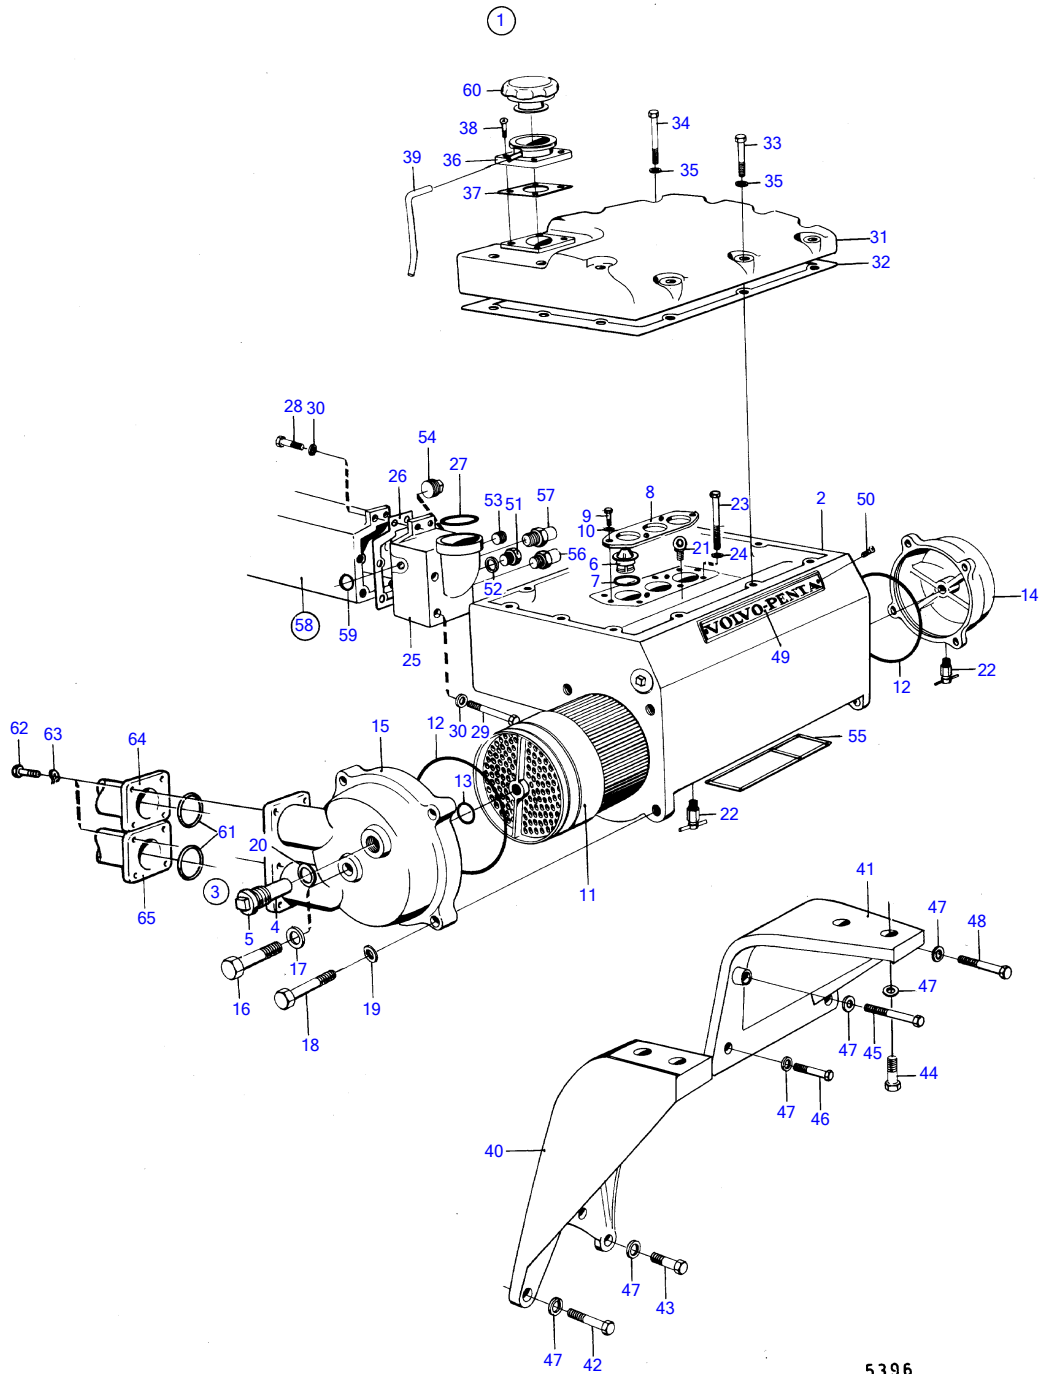

TAMD120B

TAMD120B

REF	PART NO.	QTY	DESCRIPTION	SEE SEC.	NOTES
1	(844102)	1	Heat exchanger		Obsolete part
2	822629	1	• Heat exchanger housi		
3	823661	4	• Zinc anode		(823660) repl by 823661
4	823661	4	• • Zinc anode		
5	823662	4	• • Plug		
6	1544297	2	• Thermostat		76°C (467014)
	824200	1	• Thermostat		Early type 70°
	1544389	1	• Thermostat		Late type 70°
7	416033	3	• Sealing ring		
8	822628	1	• Thermostat retainer		
9	942342	4	• Hexagon screw		
10	941670	4	• Washer		
11	822618	1	• Heat exchanger eleme		
12	925278	4	• O-ring		
13	955977	1	• O-ring		
14	822621	1	• End cover		
15	844040	1	• End cover		
16	955598	1	• Hexagon screw		
17	941912	1	• Spring washer		
18	955536	8	• Hexagon screw		
19	942336	8	• Spring washer		
20	836169	4	• Gasket		
21	(803311)	1	• Lifting eye		Obsolete part
22	949918	3	Shut-off cock		(82745)
23	959979	6	Hexagon screw		
24	942551	6	Washer		
25	822574	1	End cover		
26	822554	1	Gasket		
27	836746	1	Sealing ring		
28	955535	2	Hexagon screw		
29	942338	4	Hexagon screw		
30	942336	6	Spring washer		
31	844262	1	Cover		
32	822632	1	Gasket		
33	955536	6	Hexagon screw		
34	955538	4	Hexagon screw		
35	942336	10	Spring washer		
36	823580	1	Filler neck		
37	842137	1	Gasket		
38	950158	4	Cross recessed sunk		
39	192618	X	Hose		L=1000mm
40	(823036)	1	Bracket		Obsolete part
41	820730	1	Bracket		
42	955541	3	Hexagon screw		
43	955535	1	Hexagon screw		
44	940162	4	Hexagon screw		
45	940156	1	Hexagon screw		
46	955539	2	Hexagon screw		
47	942336	12	Spring washer		
48	955543	1	Hexagon screw		
49	820232	1	Sign		
50	950210	3	Cross recessed screw		
51	180761		Plug		Replaced by 1ea 1544389.
52	11996		Gasket		Replaced by 1ea 1544389.
53	952077		Plug		Replaced by 1ea 1544389.
54	190998	1	Plug		
55	423352	1	Gasket		
				14514	
56	837044	1	Temperature sensor		See group 3
57	822858	1	• Thermo monitor, alarm		See group 9
58	836841	1	Exhaust pipe	14492	
59	822575	6	Sealing ring	14492	
60	321973	1	Filler cap		