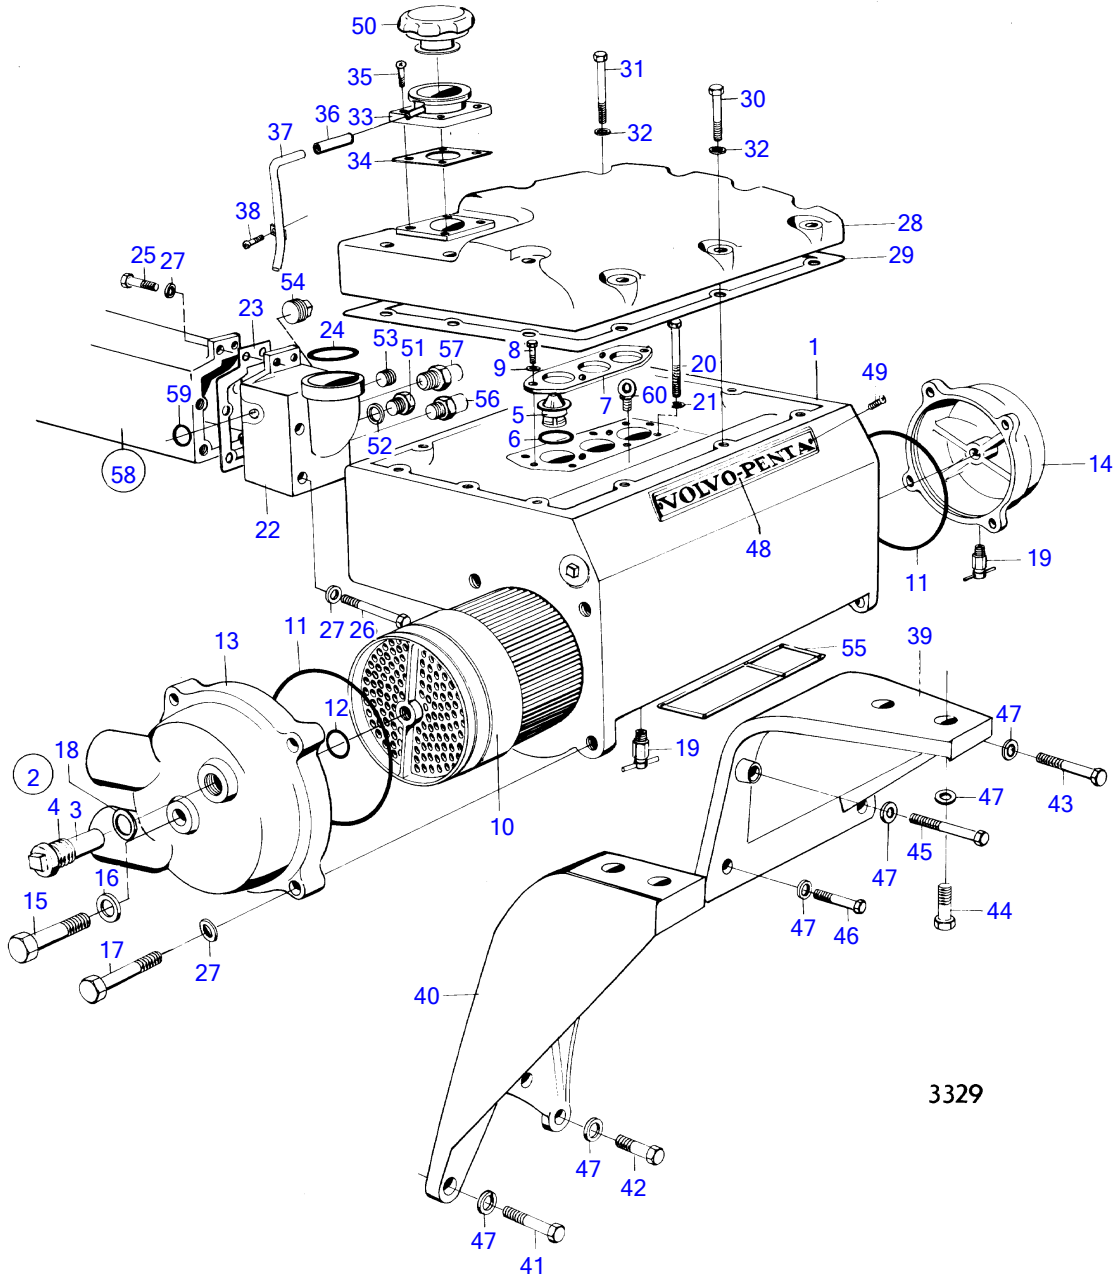

MD120A

3329

MD120A

REF	PART NO.	QTY	DESCRIPTION	SEE SEC.	NOTES
1	822629	1	Heat exchanger housi		
2	823661	4	Zinc anode		(823660) repl by 823661
3	823661	4	• Zinc anode		
4	823662	4	• Plug		
5	1544297	2	Thermostat		76°C (467014)
	824200	1	Thermostat		Early type 70°
	1544389	1	Thermostat		Late type 70°
6	416033	3	Sealing ring		
7	822628	1	Thermostat retainer		
8	942342	4	Hexagon screw		
9	941670	4	Washer		
10	822618	1	Heat exchanger eleme		
11	925278	4	O-ring		
12	955977	1	O-ring		
13	(822544)	1	Cover		Obsolete part
14	822621	1	End cover		
15	955598	1	Hexagon screw		
16	941912	1	Spring washer		
17	955536	8	Hexagon screw		
18	836169	4	Gasket		
19	949918	3	Shut-off cock		(82745)
20	959979	6	Hexagon screw		
21	942551	6	Washer		
22	822574	1	End cover		
23	822554	1	Gasket		
24	836746	1	Sealing ring		
25	955535	2	Hexagon screw		
26	942338	4	Hexagon screw		
27	942336	14	Spring washer		
28	822631	1	Cover		
29	822632	1	Gasket		
30	955536	6	Hexagon screw		
31	955538	4	Hexagon screw		
32	942336	10	Spring washer		
33	823580	1	Filler neck		
34	842137	1	Gasket		
35	950158	4	Cross recessed sunk		
36	192618	X	Hose		L=50mm early type
	192618	X	Hose		L=1000mm late type
37		1	overflow pipe		Alternator, mounted low., Early type
38	(950019)	1	Cross recessed screw		Early type, Obsolete part
39	820730	1	Bracket		
40	(823036)	1	Bracket		Obsolete part
41	955541	3	Hexagon screw		
42	955535	1	Hexagon screw		
43	955543	1	Hexagon screw		
44	940162	4	Hexagon screw		
45	940156	1	Hexagon screw		
46	955539	2	Hexagon screw		
47	942336	12	Spring washer		
48	820232	1	Sign		
49	950210	3	Cross recessed screw		
50	321973	1	Filler cap		
51	180761		Plug		Replaced by 1ea 1544389.
52	11996		Gasket		Replaced by 1ea 1544389.
53	952077		Plug		Replaced by 1ea 1544389.
54	190998	1	Plug		
55	423352	1	Gasket		
				14514	
56	827150	1	Sensor		See group 3
57	822858	1	• Thermo monitor, alarm thermoswitch		See group 9
		1	•		Spec 867096, 867097
					See group 3