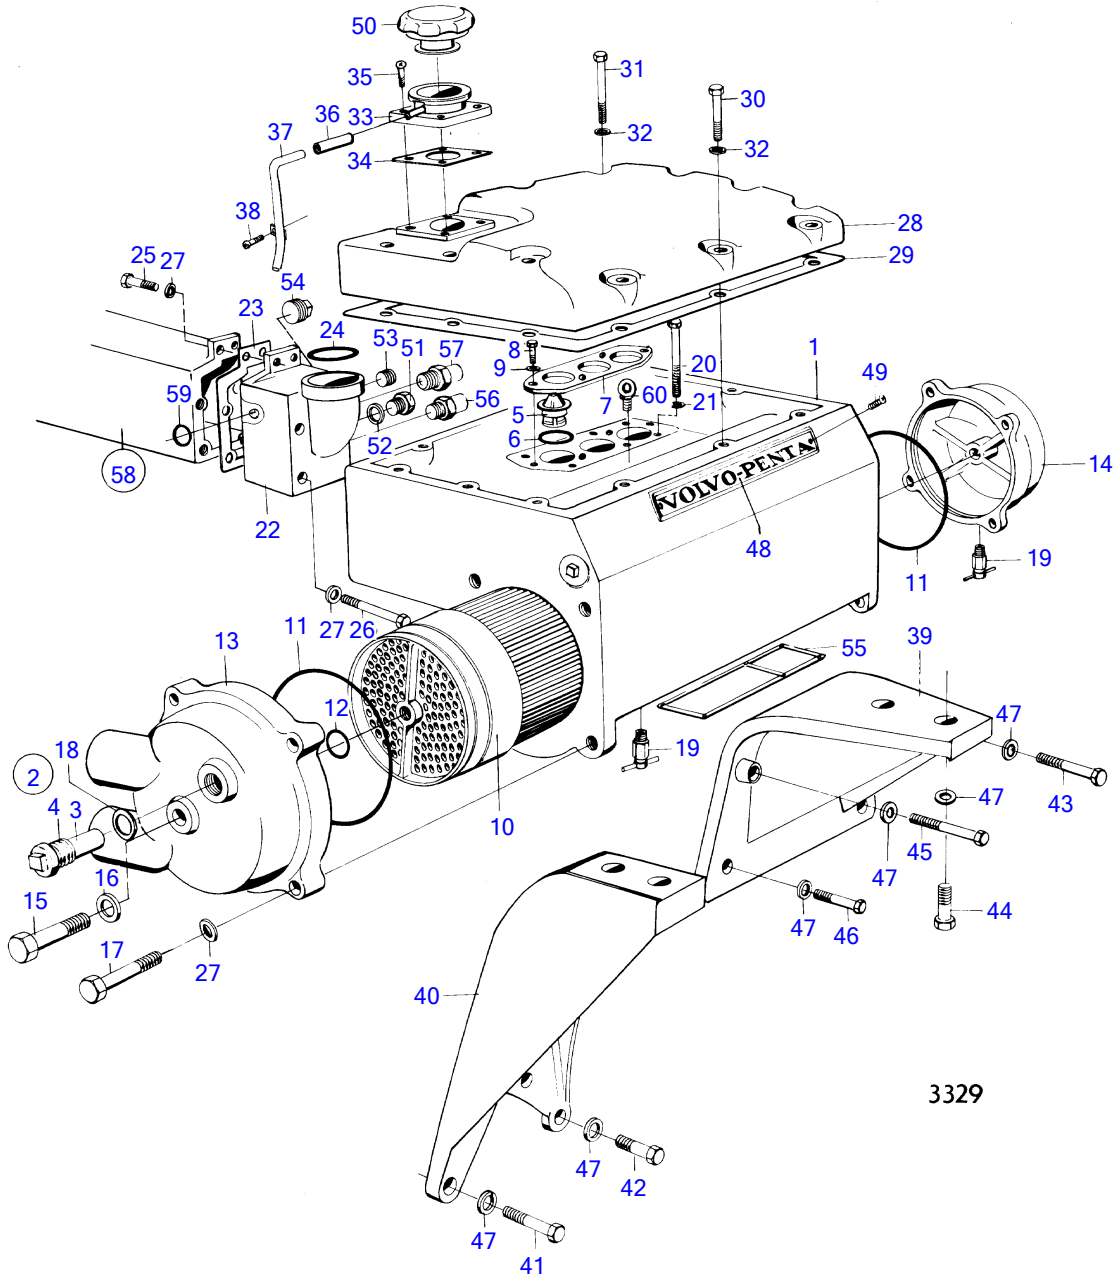

## MD120A

REF	PART NO.	QTY	DESCRIPTION	SEE SEC.	NOTES
1	822629	1	Heat exchanger housi		
2	823661	4	Zinc anode		(823660) repl by 823661
3	823661	4	• Zinc anode		
4	823662	4	• Plug		
5	1544297	2	Thermostat		76°C (467014)
	824200	1	Thermostat		Early type 70°
	1544389	1	Thermostat		Late type 70°
6	416033	3	Sealing ring		
7	822628	1	Thermostat retainer		
8	942342	4	Hexagon screw		
9	941670	4	Washer		
10	822618	1	Heat exchanger eleme		
11	925278	4	O-ring		
12	955977	1	O-ring		
13	(822544)	1	Cover		Obsolete part
14	822621	1	End cover		
15	955598	1	Hexagon screw		
16	941912	1	Spring washer		
17	955536	8	Hexagon screw		
18	836169	4	Gasket		
19	949918	3	Shut-off cock		(82745)
20	959979	6	Hexagon screw		
21	942551	6	Washer		
22	822574	1	End cover		
23	822554	1	Gasket		
24	836746	1	Sealing ring		
25	955535	2	Hexagon screw		
26	942338	4	Hexagon screw		
27	942336	14	Spring washer		
28	822631	1	Cover		
29	822632	1	Gasket		
30	955536	6	Hexagon screw		
31	955538	4	Hexagon screw		
32	942336	10	Spring washer		
33	823580	1	Filler neck		
34	842137	1	Gasket		
35	950158	4	Cross recessed sunk		
36	192618	X	Hose		L=50mm early type
	192618	X	Hose		L=1000mm late type
37		1	overflow pipe		Alternator, mounted low., Early type
38	(950019)	1	Cross recessed screw		Early type, Obsolete part
39	820730	1	Bracket		
40	(823036)	1	Bracket		Obsolete part
41	955541	3	Hexagon screw		
42	955535	1	Hexagon screw		
43	955543	1	Hexagon screw		
44	940162	4	Hexagon screw		
45	940156	1	Hexagon screw		
46	955539	2	Hexagon screw		
47	942336	12	Spring washer		
48	820232	1	Sign		
49	950210	3	Cross recessed screw		
50	321973	1	Filler cap		
51	180761		Plug		Replaced by 1ea 1544389.
52	11996		Gasket		Replaced by 1ea 1544389.
53	952077		Plug		Replaced by 1ea 1544389.
54	190998	1	Plug		
55	423352	1	Gasket		
				14514	
56	827150	1	Sensor		See group 3
57	822858	1	• Thermo monitor, alarm thermoswitch		See group 9
		1	•		Spec 867096, 867097
					See group 3