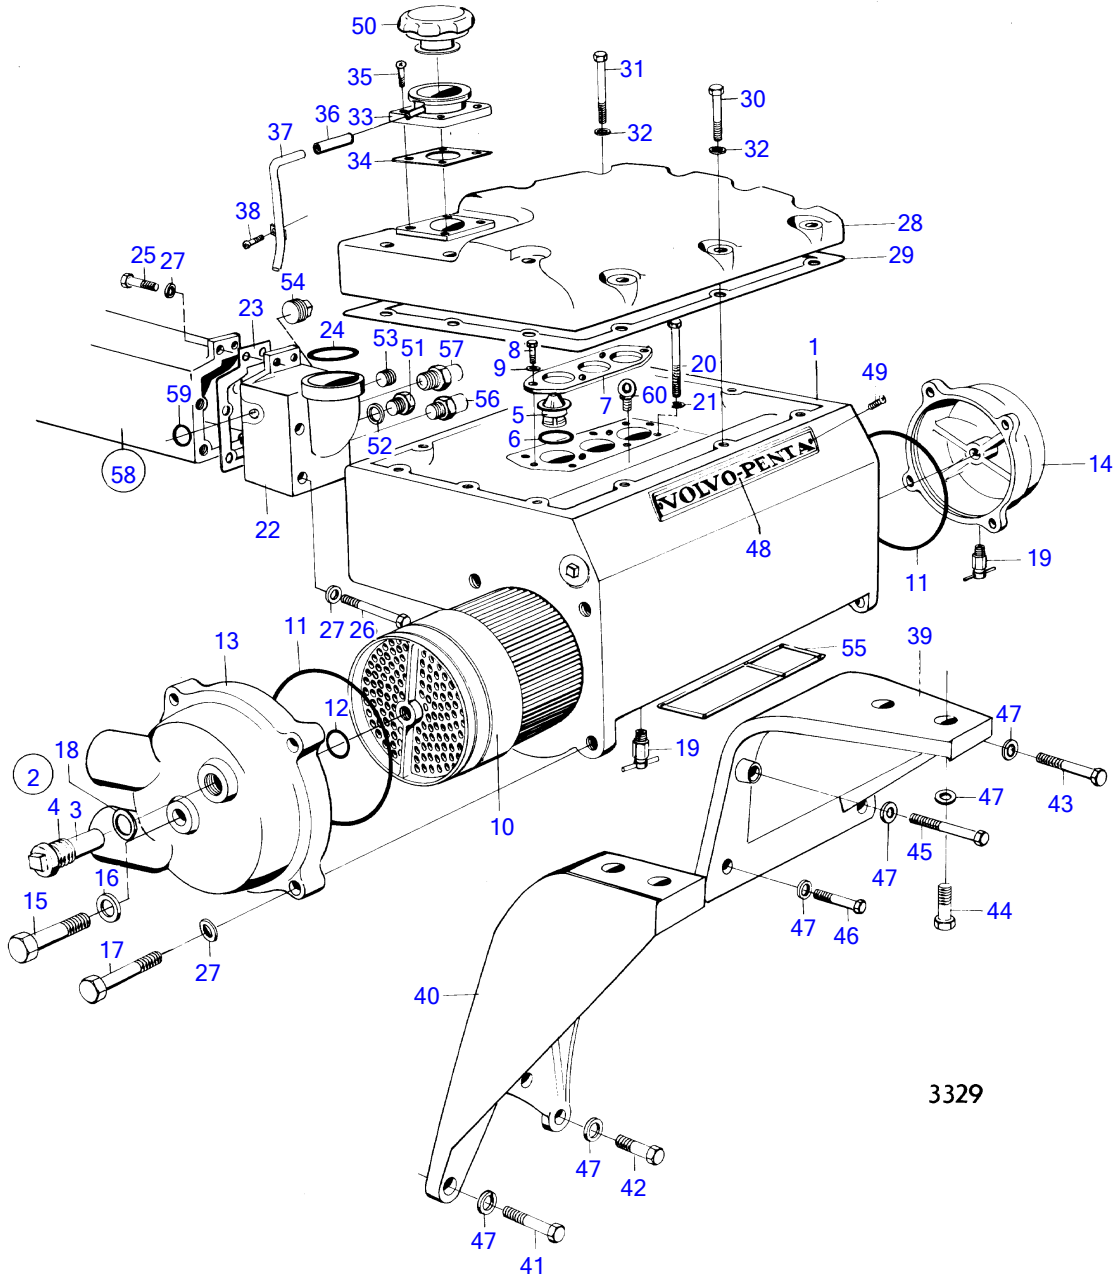

MD120A

MD120A

REF	PART NO.	QTY	DESCRIPTION	SEE SEC.	NOTES
1	822629	1	Heat exchanger housi		
2	823661	4	Zinc anode		(823660) repl by 823661
3	823661	4	• Zinc anode		
4	823662	4	• Plug		
5	1544297	2	Thermostat		76°C (467014)
	824200	1	Thermostat		Early type 70°
	1544389	1	Thermostat		Late type 70°
6	416033	3	Sealing ring		
7	822628	1	Thermostat retainer		
8	942342	4	Hexagon screw		
9	941670	4	Washer		
10	822618	1	Heat exchanger eleme		
11	925278	4	O-ring		
12	955977	1	O-ring		
13	(822544)	1	Cover		Obsolete part
14	822621	1	End cover		
15	955598	1	Hexagon screw		
16	941912	1	Spring washer		
17	955536	8	Hexagon screw		
18	836169	4	Gasket		
19	949918	3	Shut-off cock		(82745)
20	959979	6	Hexagon screw		
21	942551	6	Washer		
22	822574	1	End cover		
23	822554	1	Gasket		
24	836746	1	Sealing ring		
25	955535	2	Hexagon screw		
26	942338	4	Hexagon screw		
27	942336	14	Spring washer		
28	822631	1	Cover		
29	822632	1	Gasket		
30	955536	6	Hexagon screw		
31	955538	4	Hexagon screw		
32	942336	10	Spring washer		
33	823580	1	Filler neck		
34	842137	1	Gasket		
35	950158	4	Cross recessed sunk		
36	192618	X	Hose		L=50mm early type
	192618	X	Hose		L=1000mm late type
37		1	overflow pipe		Alternator, mounted low., Early type
38	(950019)	1	Cross recessed screw		Early type, Obsolete part
39	820730	1	Bracket		
40	(823036)	1	Bracket		Obsolete part
41	955541	3	Hexagon screw		
42	955535	1	Hexagon screw		
43	955543	1	Hexagon screw		
44	940162	4	Hexagon screw		
45	940156	1	Hexagon screw		
46	955539	2	Hexagon screw		
47	942336	12	Spring washer		
48	820232	1	Sign		
49	950210	3	Cross recessed screw		
50	321973	1	Filler cap		
51	180761		Plug		Replaced by 1ea 1544389.
52	11996		Gasket		Replaced by 1ea 1544389.
53	952077		Plug		Replaced by 1ea 1544389.
54	190998	1	Plug		
55	423352	1	Gasket		
				14514	
56	827150	1	Sensor		See group 3
57	822858	1	• Thermo monitor, alarm thermoswitch		See group 9
		1	•		Spec 867096, 867097
					See group 3