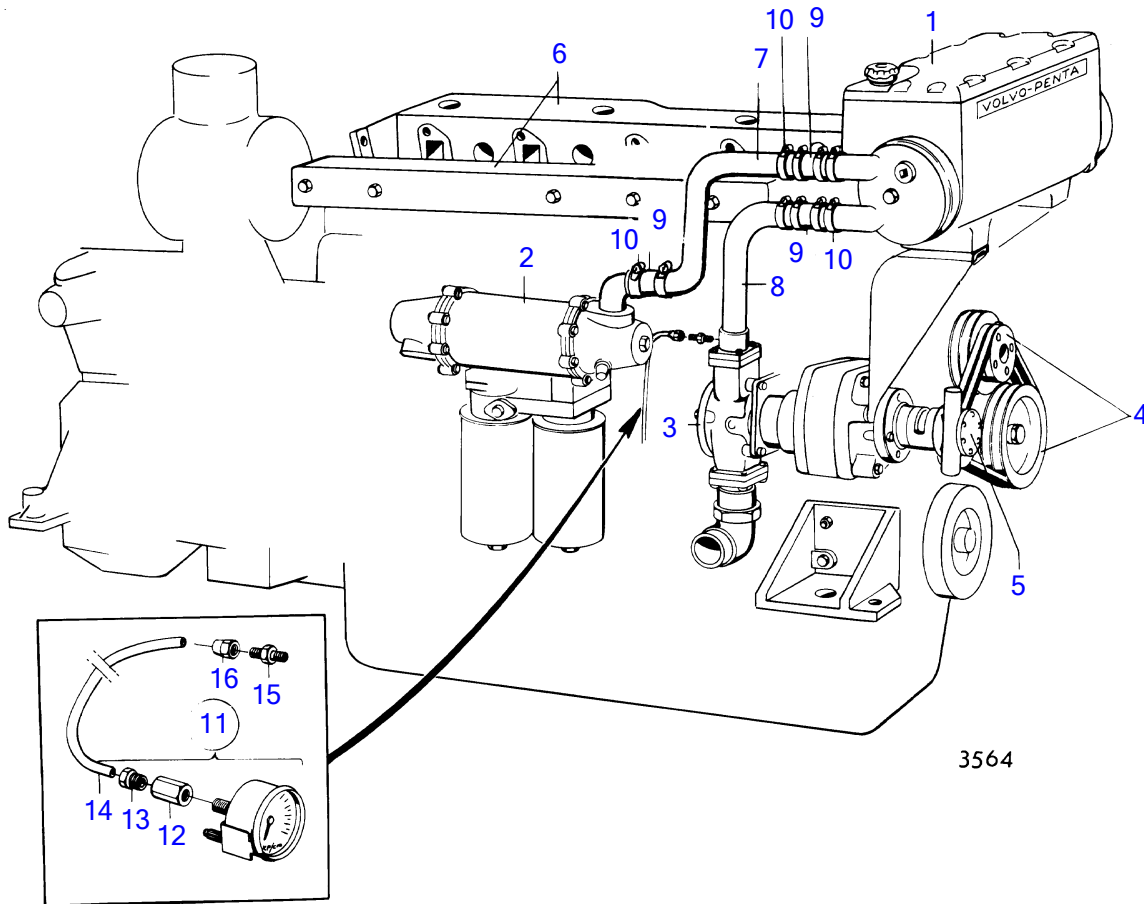

MD120A

3564

MD120A

REF	PART NO.	QTY	DESCRIPTION	SEE SEC.	NOTES
1			heat exchanger and thermostat with installation components	14502	
2			oil cooler with installation components	14505	
3			sea water pump with installation components	14509	
4			circulation pump and drive device with installation components	14514	
5			bilge pump with installation components		See group 9
6		1	induction and exhaust system	14516	
7		1	cooling water pipe		Alternator, mounted high., MO-XXXX/3456
	(837000)	1	Tube		MOXXXX/3457-, Obsolete part
8	(822626)	1	Coolant pipe	14509	Obsolete part
9	949478	X	Rubber hose		L=110mm
10	943477	12	Hose clamp		(951793)
11	(819815)	1	Pressure gauge kit		Obsolete part
12	(809410)	1	• Nut		Obsolete part
13	87698	1	• Fitting screw		
14	(954303)	X	• Tube		L=5000mm, Obsolete part
15	(954334)	1	Nipple		Obsolete part
16	954320	1	Fitting nut		
			keel cooling system		See group 9