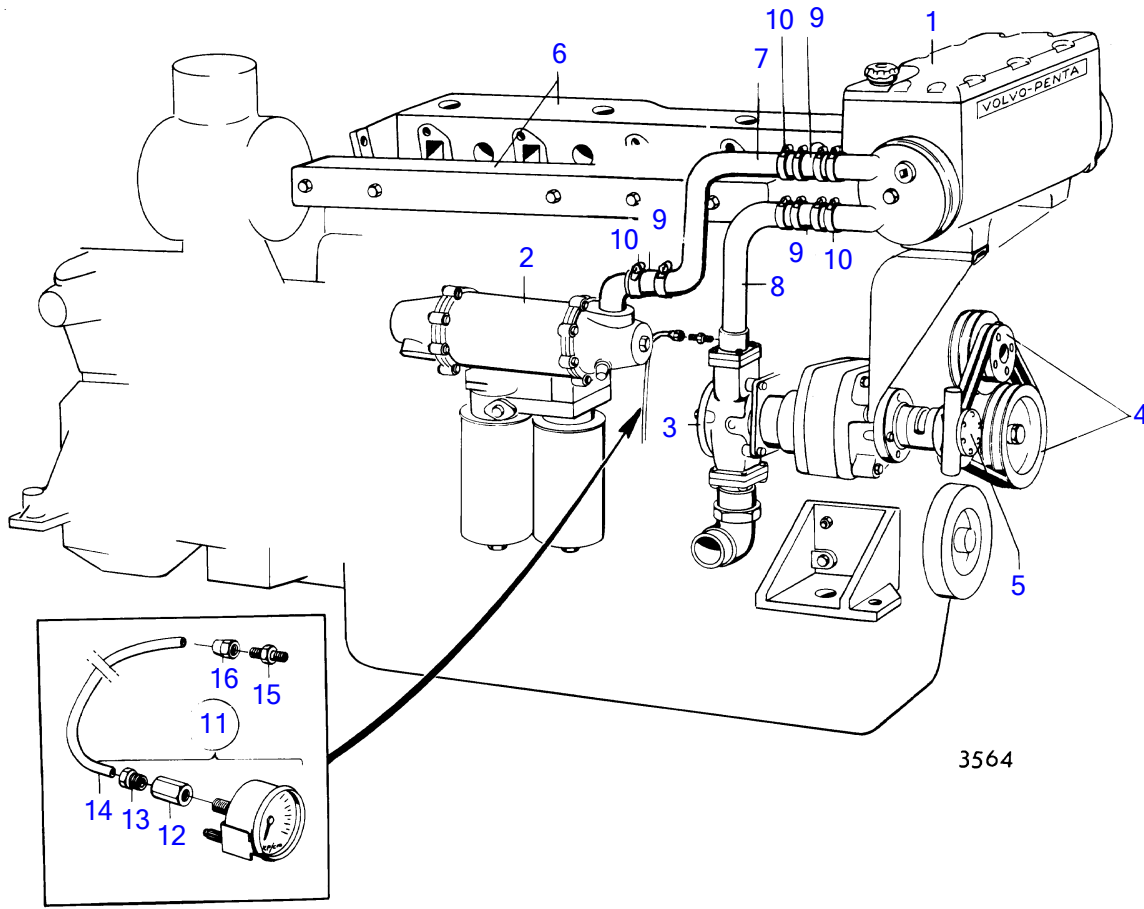

MD120A

3564

## MD120A

REF	PART NO.	QTY	DESCRIPTION	SEE SEC.	NOTES
1			heat exchanger and thermostat with installation components	14502	
2			oil cooler with installation components	14505	
3			sea water pump with installation components	14509	
4			circulation pump and drive device with installation components	14514	
5			bilge pump with installation components		See group 9
6		1	induction and exhaust system	14516	
7		1	cooling water pipe		Alternator, mounted high., MO-XXXX/3456
	(837000)	1	Tube		MOXXXX/3457-, Obsolete part
8	(822626)	1	Coolant pipe	14509	Obsolete part
9	949478	X	Rubber hose		L=110mm
10	943477	12	Hose clamp		(951793)
11	(819815)	1	Pressure gauge kit		Obsolete part
12	(809410)	1	• Nut		Obsolete part
13	87698	1	• Fitting screw		
14	(954303)	X	• Tube		L=5000mm, Obsolete part
15	(954334)	1	Nipple		Obsolete part
16	954320	1	Fitting nut		
			keel cooling system		See group 9