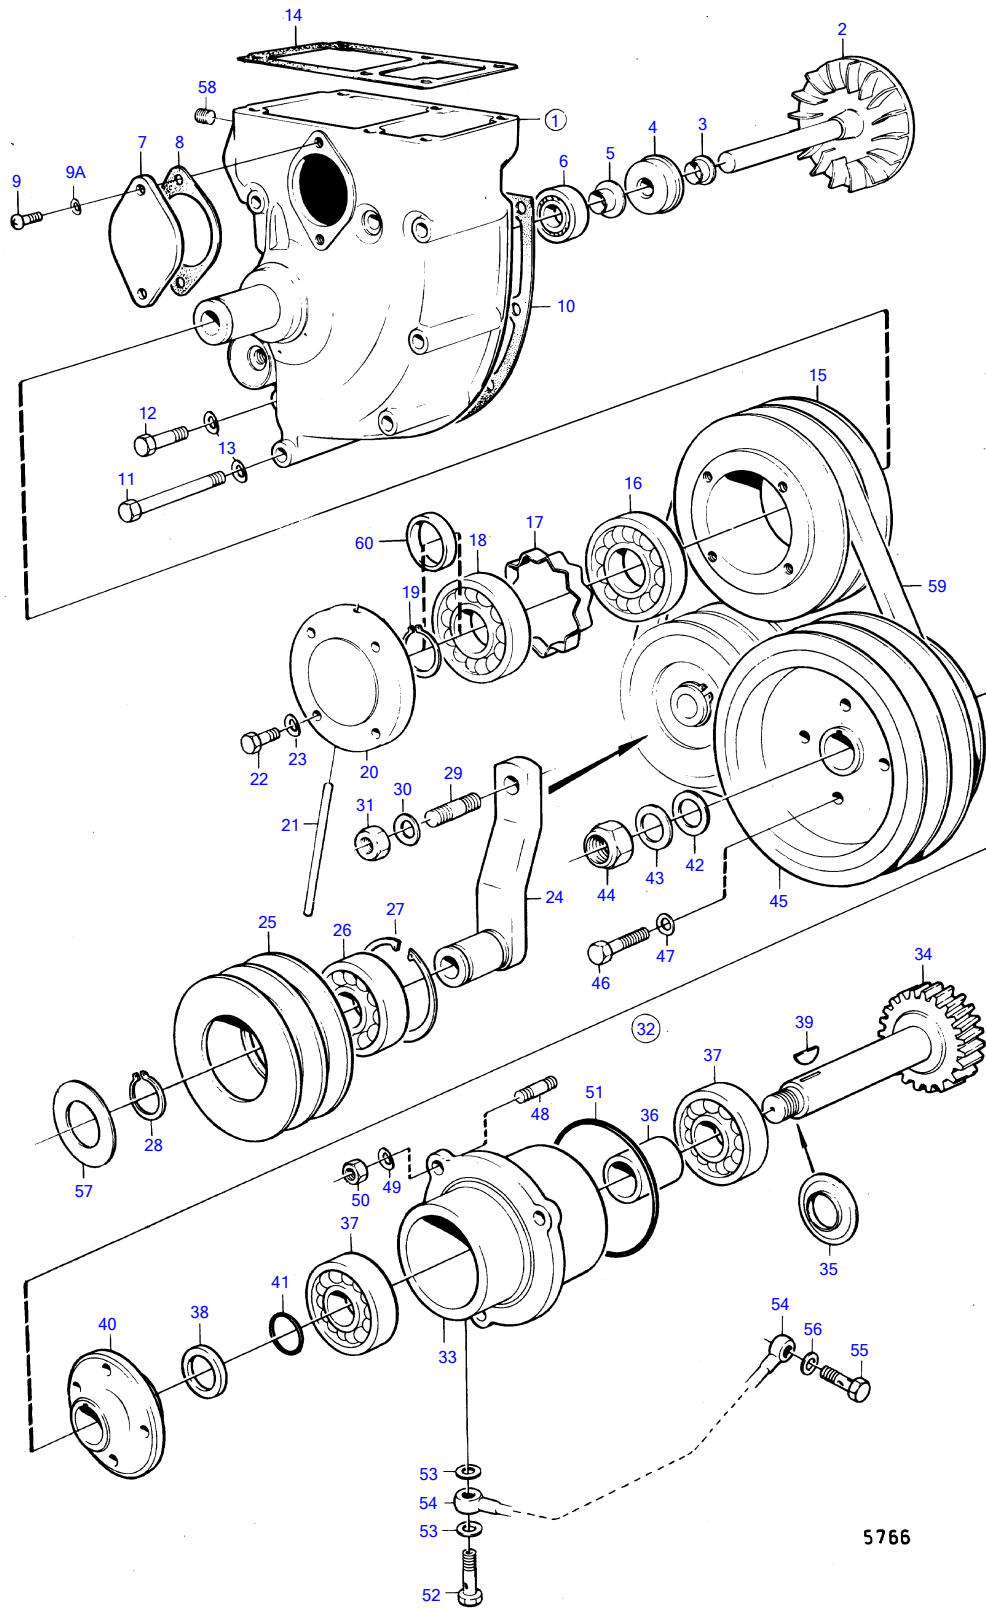

MD120A

MD120A

REF	PART NO.	QTY	DESCRIPTION	SEE SEC.	NOTES
1	875648	1	Water pump		
2	823484	1	• Shaft		
3	421306	1	• Wear ring		
4	1545283	1	• Sealing ring		(1542833)
5	70913	1	• Deflector		
6	181670	1	• Ball bearing		
7	(896699)	1	Flange		MO-31682/XXXX, Obsolete part
	843407	1	Flange		MO31683/XXXX-, early type
	846685	1	Flange		Late type
8	423138	1	Gasket		MO-31682/XXXX
	422171	1	Gasket		MO31683/XXXX-
9	(950171)	2	Screw		MO-31682/XXXX, Obsolete part
	940135	3	Hexagon screw		MO31683/XXXX-, early type
	955524	3	Hexagon screw		Late type
9A	941907	3	Spring washer		MO31683/XXXX-
10	423351	1	Gasket		
11	955536	5	Hexagon screw		
12	955542	2	Hexagon screw		
13	942336	7	Spring washer		
14	423352	1	Gasket, gasket		
				14502	
				14503	
15	822548	1	V-belt pulley		
16	181538	1	Ball bearing		
17	422202	1	Spacer sleeve		
18	1542870	1	Roller bearing		
19	914462	1	Snap ring		
20	836805	1	Companion flange		
21	951969	1	Spring pin		
22	940159	4	Hexagon screw		
23	941907	4	Spring washer		
24	822567	1	Intermediate lever		
25	822551	1	V-belt pulley		
26	1544092	1	Ball bearing		(181430)
27	914533	1	Snap ring		
28	914462	1	Snap ring		
29	953354	1	Stud		
30	941911	1	Spring washer		
31	955828	1	Hexagon nut		
32		1	drive device		For engine without Volvo Penta radiator., MO-18862/XXXX
			• components		
			drive device		Late type MO18863/XXXX-
33	837703	1	• Bearing housing		
34	837704	1	• Gear		
35	837705	1	• Deflector		
36	837706	1	• Spacer sleeve		
37	183731	2	• Ball bearing		
38	958856	1	• Sealing ring		
39	909867	1	• Flat key		
40	837707	1	• Hub		
41	190418	1	• O-ring		
42	947170	1	• Gasket		
43	837708	1	• Washer		
44	949399	1	• Lock nut		(950358)
45		1	pulley		For engine without Volvo Penta radiator., MO-18862/XXXX
	(837710)	1	V-belt pulley		MO18863/XXXX-, Obsolete part
46	955534	4	Hexagon screw		MO18863/XXXX-
47	942336	4	Spring washer		MO18863/XXXX-
48	953280	2	Stud		L=120mm
	953257	1	Stud		L=35mm
49	942336	3	Spring washer		
50	955827	3	Hexagon nut		
51	949660	1	O-ring		(925254)