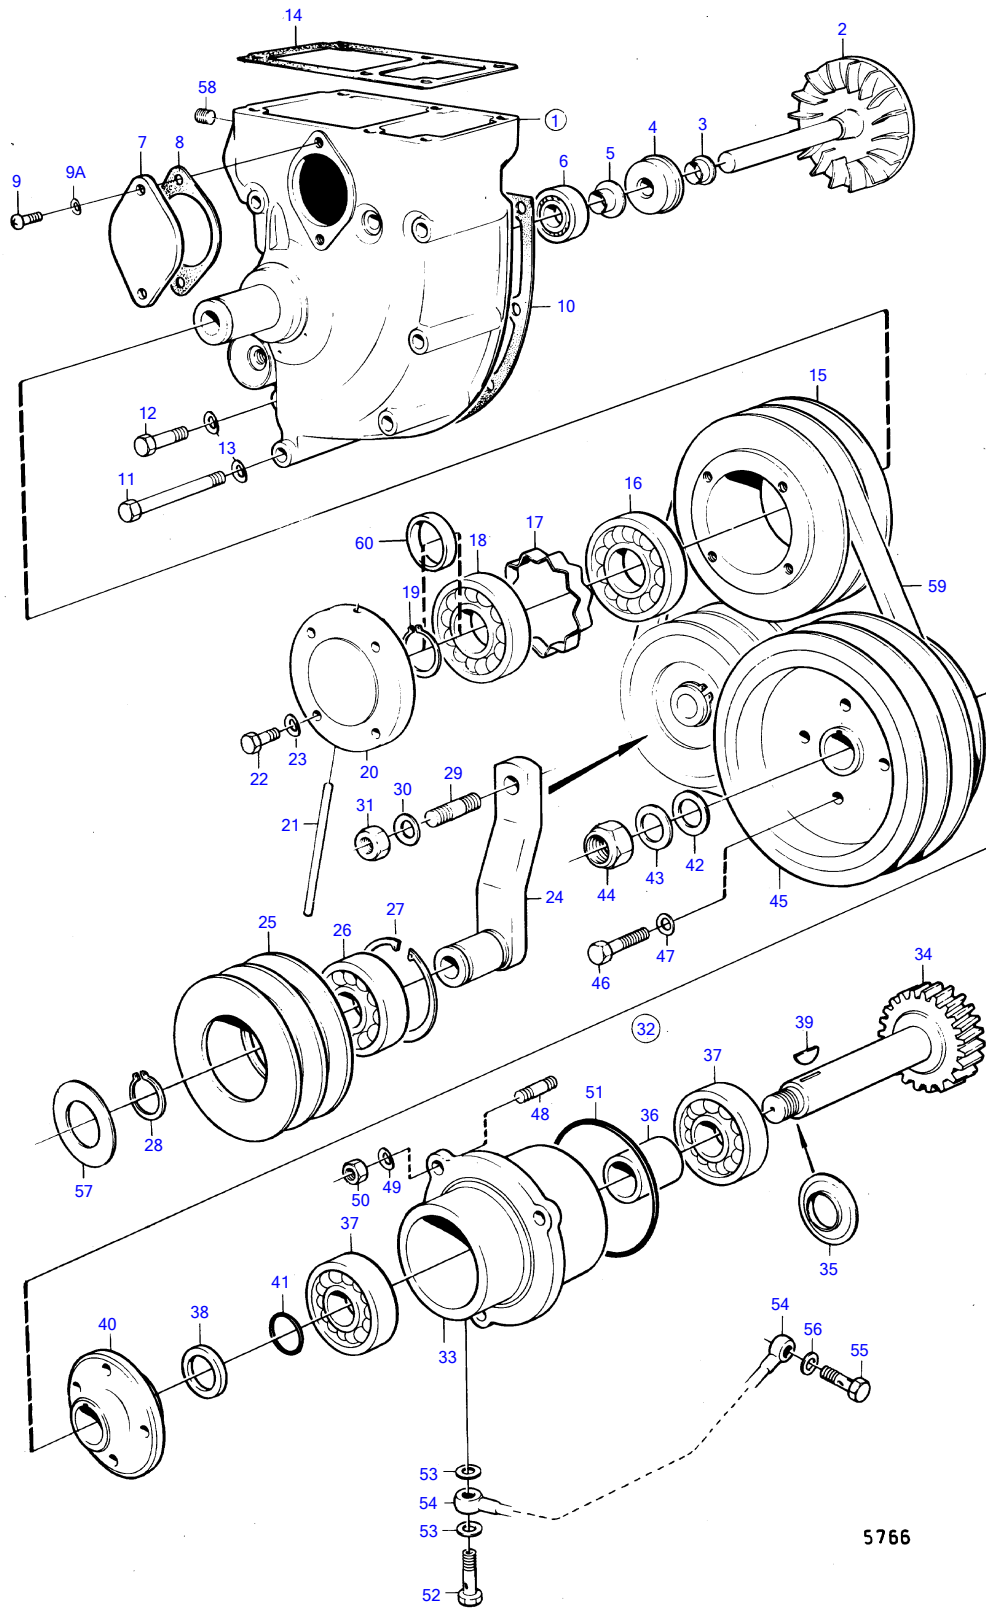

MD120A

MD120A

REF	PART NO.	QTY	DESCRIPTION	SEE SEC.	NOTES
1	875648	1	Water pump		
2	823484	1	• Shaft		
3	421306	1	• Wear ring		
4	1545283	1	• Sealing ring		(1542833)
5	70913	1	• Deflector		
6	181670	1	• Ball bearing		
7	(896699)	1	Flange		MO-31682/XXXX, Obsolete part
	843407	1	Flange		MO31683/XXXX-, early type
	846685	1	Flange		Late type
8	423138	1	Gasket		MO-31682/XXXX
	422171	1	Gasket		MO31683/XXXX-
9	(950171)	2	Screw		MO-31682/XXXX, Obsolete part
	940135	3	Hexagon screw		MO31683/XXXX-, early type
	955524	3	Hexagon screw		Late type
9A	941907	3	Spring washer		MO31683/XXXX-
10	423351	1	Gasket		
11	955536	5	Hexagon screw		
12	955542	2	Hexagon screw		
13	942336	7	Spring washer		
14	423352	1	Gasket, gasket		
				14502	
				14503	
15	822548	1	V-belt pulley		
16	181538	1	Ball bearing		
17	422202	1	Spacer sleeve		
18	1542870	1	Roller bearing		
19	914462	1	Snap ring		
20	836805	1	Companion flange		
21	951969	1	Spring pin		
22	940159	4	Hexagon screw		
23	941907	4	Spring washer		
24	822567	1	Intermediate lever		
25	822551	1	V-belt pulley		
26	1544092	1	Ball bearing		(181430)
27	914533	1	Snap ring		
28	914462	1	Snap ring		
29	953354	1	Stud		
30	941911	1	Spring washer		
31	955828	1	Hexagon nut		
32		1	drive device		For engine without Volvo Penta radiator., MO-18862/XXXX
			• components		
			drive device		Late type MO18863/XXXX-
33	837703	1	• Bearing housing		
34	837704	1	• Gear		
35	837705	1	• Deflector		
36	837706	1	• Spacer sleeve		
37	183731	2	• Ball bearing		
38	958856	1	• Sealing ring		
39	909867	1	• Flat key		
40	837707	1	• Hub		
41	190418	1	• O-ring		
42	947170	1	• Gasket		
43	837708	1	• Washer		
44	949399	1	• Lock nut		(950358)
45		1	pulley		For engine without Volvo Penta radiator., MO-18862/XXXX
	(837710)	1	V-belt pulley		MO18863/XXXX-, Obsolete part
46	955534	4	Hexagon screw		MO18863/XXXX-
47	942336	4	Spring washer		MO18863/XXXX-
48	953280	2	Stud		L=120mm
	953257	1	Stud		L=35mm
49	942336	3	Spring washer		
50	955827	3	Hexagon nut		
51	949660	1	O-ring		(925254)

7742190-26-14514

5766

Upd:2011-08-15