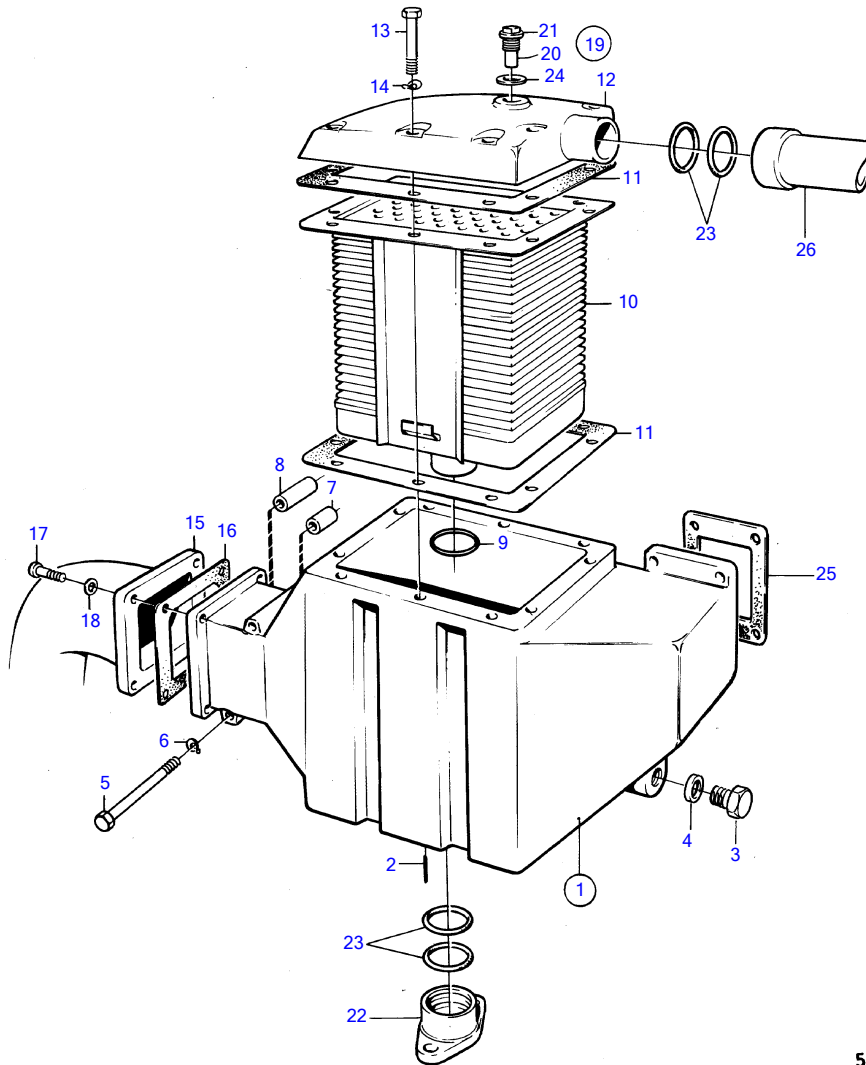

TAMD120B

54 00

## TAMD120B

REF	PART NO.	QTY	DESCRIPTION	SEE SEC.	NOTES
1	842392	1	Housing		Replaced by 876797
	876797	1	Housing		
2	(951941)	1	• Spring pin		Obsolete part
3	960632	1	Plug		
4	957181	1	Gasket		
5	945749	2	Hexagon screw	14492	
6	941907	2	Spring washer		
7	836838	1	Spacer sleeve		
8	823498	1	Spacer sleeve		
9	925254	1	O-ring		
10	842779	1	Insert		
11	836015	2	Gasket		
12	843590	1	Cardboard tube		
13	940161	10	Hexagon screw		
14	941907	10	Spring washer		
15	837481	1	Intake bend	14490	
16	836026	1	Gasket	14490	
17	956570	4	Hex. socket screw	14490	
18	941907	4	Spring washer	14490	
19	823661	1	Zinc anode		(823660) repl by 823661
20	823661	1	• Zinc anode		
21	823662	1	• Plug		
22	843565	1	Pipe connection	14507	
23	925092	4	O-ring	14507	
24	836169	1	Gasket		
25	844629	1	Gasket		See group 3
26		1	cooling water pipe	14500	