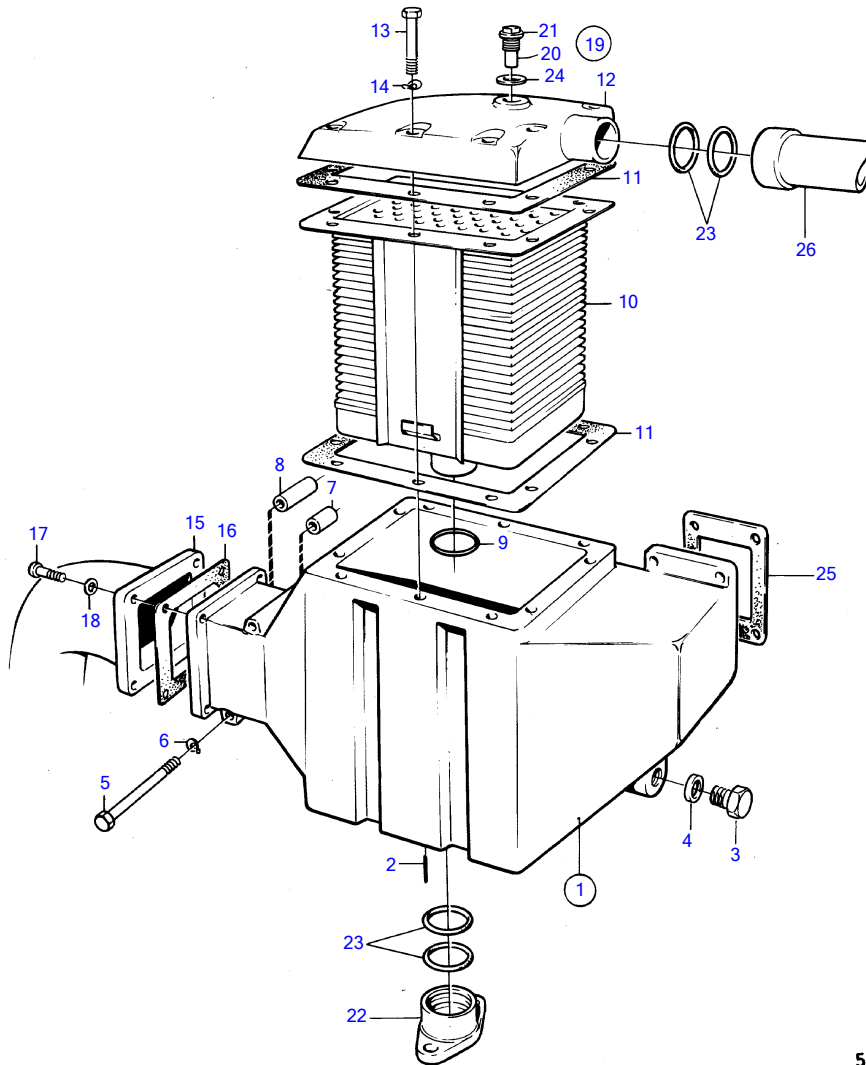

TAMD120B

54 00

TAMD120B

REF	PART NO.	QTY	DESCRIPTION	SEE SEC.	NOTES
1	842392	1	Housing		Replaced by 876797
	876797	1	Housing		
2	(951941)	1	• Spring pin		Obsolete part
3	960632	1	Plug		
4	957181	1	Gasket		
5	945749	2	Hexagon screw	14492	
6	941907	2	Spring washer		
7	836838	1	Spacer sleeve		
8	823498	1	Spacer sleeve		
9	925254	1	O-ring		
10	842779	1	Insert		
11	836015	2	Gasket		
12	843590	1	Cardboard tube		
13	940161	10	Hexagon screw		
14	941907	10	Spring washer		
15	837481	1	Intake bend	14490	
16	836026	1	Gasket	14490	
17	956570	4	Hex. socket screw	14490	
18	941907	4	Spring washer	14490	
19	823661	1	Zinc anode		(823660) repl by 823661
20	823661	1	• Zinc anode		
21	823662	1	• Plug		
22	843565	1	Pipe connection	14507	
23	925092	4	O-ring	14507	
24	836169	1	Gasket		
25	844629	1	Gasket		See group 3
26		1	cooling water pipe	14500	