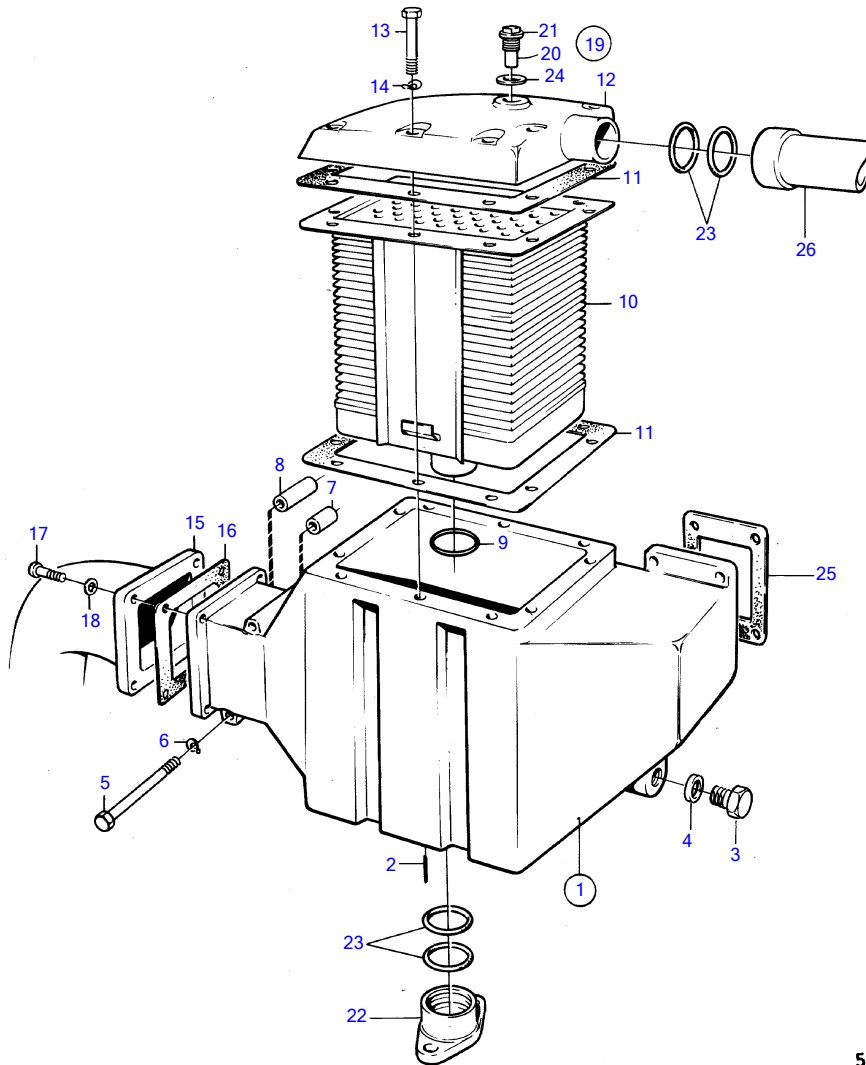

TAMD120B

5400

TAMD120B

REF	PART NO.	QTY	DESCRIPTION	SEE SEC.	NOTES
1	842392	1	Housing		Replaced by 876797
	876797	1	Housing		
2	(951941)	1	• Spring pin		Obsolete part
3	960632	1	Plug		
4	957181	1	Gasket		
5	945749	2	Hexagon screw	14492	
6	941907	2	Spring washer		
7	836838	1	Spacer sleeve		
8	823498	1	Spacer sleeve		
9	925254	1	O-ring		
10	842779	1	Insert		
11	836015	2	Gasket		
12	843590	1	Cardboard tube		
13	940161	10	Hexagon screw		
14	941907	10	Spring washer		
15	837481	1	Intake bend	14490	
16	836026	1	Gasket	14490	
17	956570	4	Hex. socket screw	14490	
18	941907	4	Spring washer	14490	
19	823661	1	Zinc anode		(823660) repl by 823661
20	823661	1	• Zinc anode		
21	823662	1	• Plug		
22	843565	1	Pipe connection	14507	
23	925092	4	O-ring	14507	
24	836169	1	Gasket		
25	844629	1	Gasket		See group 3
26		1	cooling water pipe	14500	