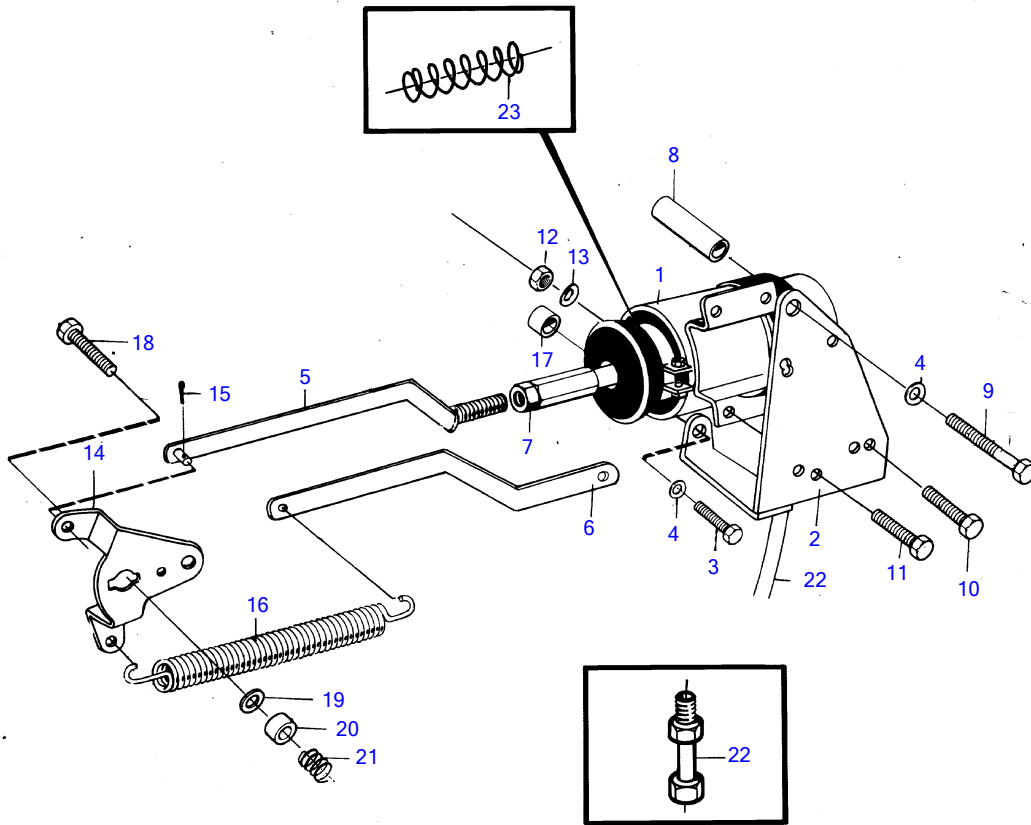

TAMD120B

5422

TAMD120B

REF	PART NO.	QTY	DESCRIPTION	NOTES
1	881531	1	Stop solenoid	12V MOXXXX/27511-
	881532	1	Magnet	24V later prod
2	822649	1	Bracket	
3	940115	1	Hexagon screw	
4	942336	2	Spring washer	
5	845444	1	Pull rod	(822647)
7	955857	1	Hexagon nut	
8	822779	1	Spacer sleeve	
9	955541	1	Hexagon screw	
10	940100	3	Hexagon screw	
11	955513	1	Hexagon screw	
12	955825	4	Hexagon nut	
13	941906	4	Spring washer	
14	821134	1	Lever	See group 2C
15	907824	1	Split pin	
17	823575	1	Spacer sleeve	
18	468848	1	Screw	
19	955896	1	Washer	(906828)
22	881191	1	Grommet	MOXXXX/27511-
23	843401	1	Return spring	MOXXXX/27511-