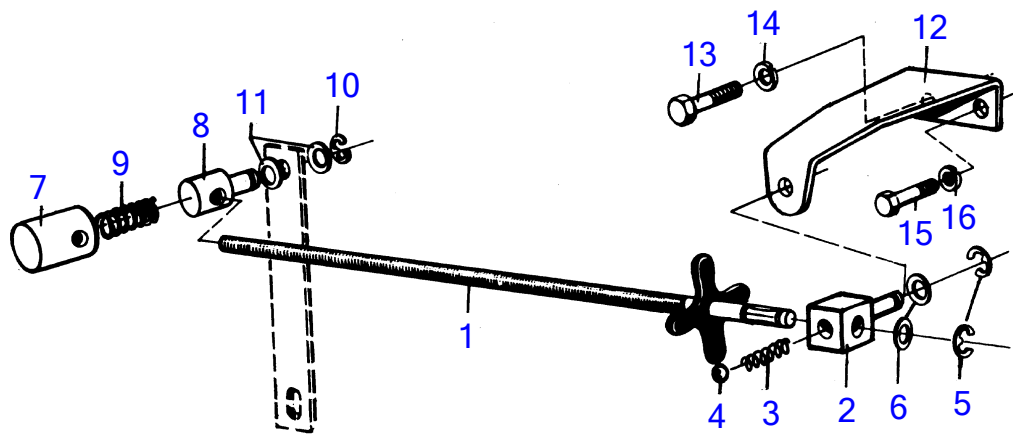

MD120A, TMD120A, TAMD120A

2960

MD120A, TMD120A, TAMD120A

REF	PART NO.	QTY	DESCRIPTION	NOTES
1	(820989)	1	Control rod	D42A PP spec. 16053, 867638., Obsolete part
2	(899543)	1	Cube	D42A PP spec. 16053, 867638., Obsolete part
3	(88333)	1	Compression spring	D42A PP spec. 16053, 867638., Obsolete part
4	26694	1	Ball	D42A PP spec. 16053, 867638.
5	(951670)	3	E-circlip	D42A PP spec. 16053, 867638., Obsolete part
6	941907	4	Spring washer	D42A PP spec. 16053, 867638., (69556)
7	(822488)	1	Control sleeve	D42A PP spec. 16053, 867638., Obsolete part
8	(822487)	1	Piston	D42A PP spec. 16053, 867638., Obsolete part
9	(836791)	1	Compression spring	D42A PP spec. 16053, 867638., Obsolete part
10	951668	1	E-circlip	D42A PP spec. 16053, 867638.
11	(191150)	2	Spring washer	D42A PP spec. 16053, 867638., Obsolete part
12	(823276)	1	Stay	D42A PP spec. 16053, 867638., Obsolete part
13	955534	1	Hexagon screw	D42A PP spec. 16053, 867638.
14	942336	1	Spring washer	D42A PP spec. 16053, 867638.
15	955534	1	Hexagon screw	D42A PP spec. 16053, 867638.
16	942336	1	Spring washer	D42A PP spec. 16053, 867638.