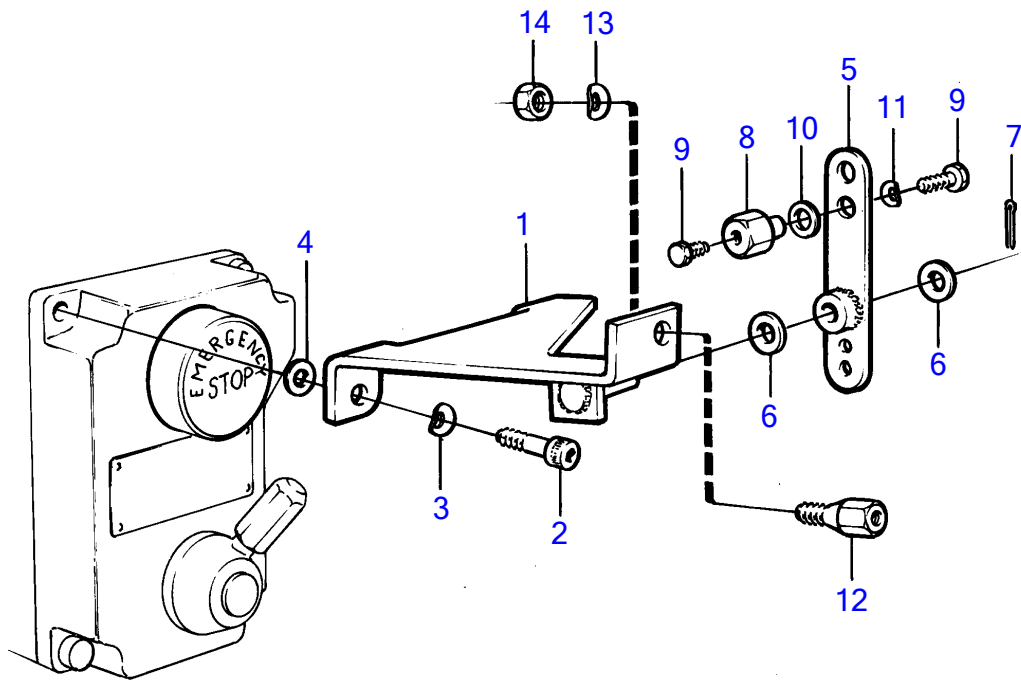

TMD120A, TAMD120A, TAMD120B

5912

TMD120A, TAMD120A, TAMD120B

REF	PART NO.	QTY	DESCRIPTION	NOTES
1	845853	1	Bracket	
2	955249	2	Hexagon screw	
3	941905	2	Spring washer	
4	955892	2	Washer	
5	(840124)	1	Intermediate lever	Obsolete part
6	955894	2	Washer	
7	907824	1	Split pin	(907823)
8	804783	1	Cube	
9	955224	2	Hexagon screw	
10	960137	1	Washer	
11	941904	1	Spring washer	
12	829070	1	Cable lock	
13	941907	1	Spring washer	
14	955834	1	Hexagon nut	