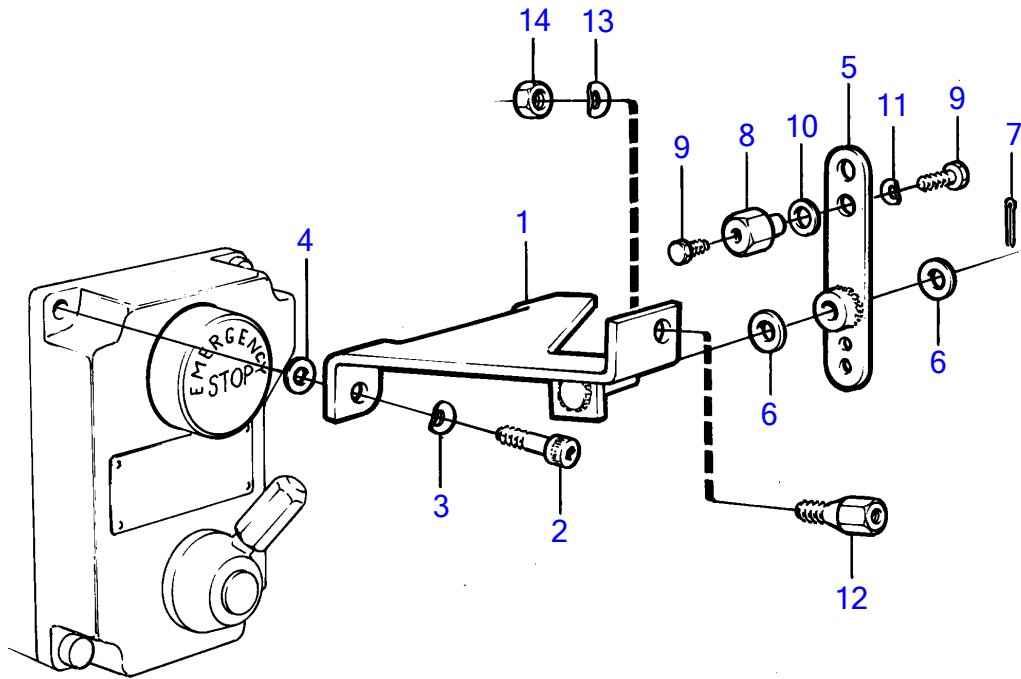

TMD120B

5912

TMD120B

REF	PART NO.	QTY	DESCRIPTION	NOTES
1	845853	1	Bracket	
2	955249	2	Hexagon screw	
3	941905	2	Spring washer	
4	955892	2	Washer	
5	(840124)	1	Intermediate lever	Obsolete part
6	955894	2	Washer	
7	907824	1	Split pin	(907823)
8	804783	1	Cube	
9	955224	2	Hexagon screw	
10	960137	1	Washer	
11	941904	1	Spring washer	
12	829070	1	Cable lock	
13	941907	1	Spring washer	
14	955834	1	Hexagon nut	