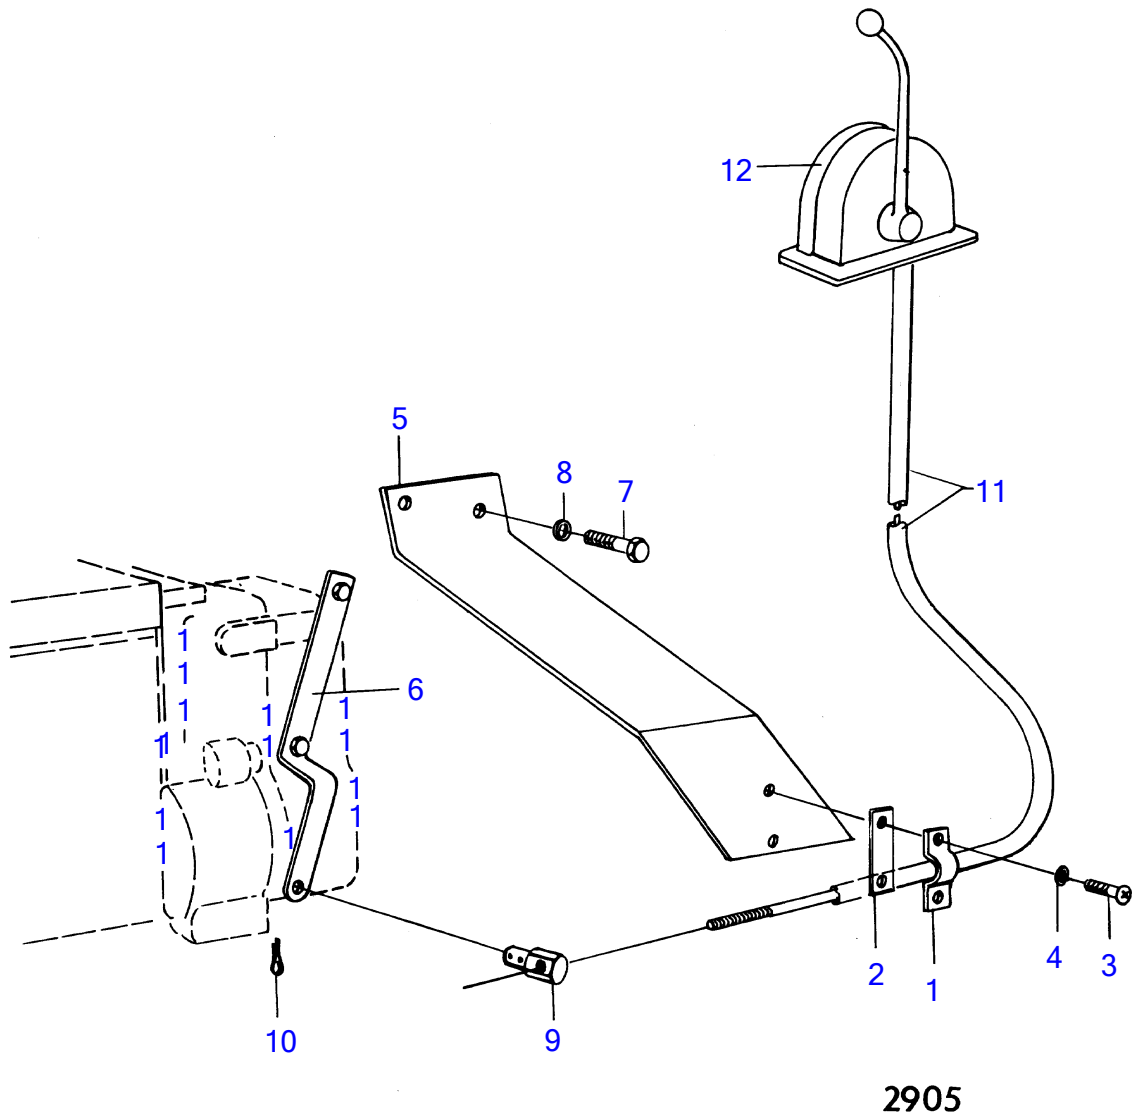

MD120A, TMD120A, TAMD120A, TAMD120B

MD120A, TMD120A, TAMD120A, TAMD120B

REF	PART NO.	QTY	DESCRIPTION	NOTES
1	21471054	1	Bracket	
2	819068	1	Washer	
3	950021	2	Cross recessed screw	
4	941905	2	Spring washer	
5	(823696)	1	Bracket	Obsolete part
6	823695	1	Control arm	
7	940114	2	Hexagon screw	
8	942336	2	Spring washer	
9	804312	1	Cube	
10	17276	1	Split pin	
11			control cable	See group 9
12			control	See group 9